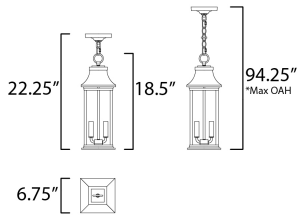

PRODUCT DESCRIPTION

Inspired by classic coach gas lanterns, the Vicksburg collection features die-cast aluminum construction finished in Black with Clear glass. The candle sleeves are done in a contrasting off-white finish to add dimension to the lantern. Available in numerous sizes and configurations including a handsome pocket wall.

MEASUREMENTS

DIMENSION : 6.75" L x 6.75" W x 18.5" H
 MAX OAH : 94.25" OAH
 CANOPY : 5" W x 1.25" H x 5" L
 HANGING WEIGHT : 5.72 lb

LAMPING

INPUT VOLTAGE : 120V
 BULB : 2 x 40W Incandescent E12 Candelabra , 80W Total
 BULB INCLUDED : (Not Included)
 DIMMABLE : Yes

*max overall height

FINISHES OPTION

 Black

GLASS

Clear CL

MATERIAL

Aluminum, Glass

RATINGS