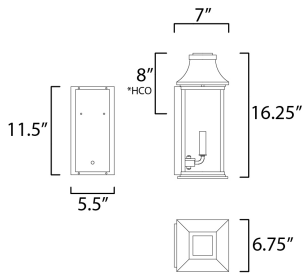

PRODUCT DESCRIPTION

Inspired by classic coach gas lanterns, the Vicksburg collection features die-cast aluminum construction finished in Black with Clear glass. The candle sleeves are done in a contrasting off-white finish to add dimension to the lantern. Available in numerous sizes and configurations including a handsome pocket wall.

MEASUREMENTS

DIMENSION : 6.75" W x 16.25" H x 7" Ext
BACK PLATE : 5.5" W x 11.5" H x 8" HCO
HANGING WEIGHT : 4.4 lb

LAMPING

INPUT VOLTAGE : 120V
BULB : 2 x 40W Incandescent E12 Candelabra , 80W Total
BULB INCLUDED : (Not Included)
DIMMABLE : Yes
LIGHTING_DIRECTION : Up

FINISHES OPTION

Black

GLASS

Clear CL

MATERIAL

Aluminum, Glass

RATINGS

cETLus
Wet Location

ADDITIONAL

INSTALL UP/DOWN: Up
OPERATING TEMPERATURE:
-20°C (-4°F), 40°C (104°F)

Always consult a qualified electrician before installing any lighting product.