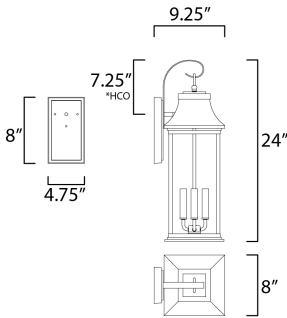

PRODUCT DESCRIPTION

Inspired by classic coach gas lanterns, the Vicksburg collection features die-cast aluminum construction finished in Black with Clear glass. The candle sleeves are done in a contrasting off-white finish to add dimension to the lantern. Available in numerous sizes and configurations including a handsome pocket wall.

MEASUREMENTS

DIMENSION : 8" W x 24" H x 9.25" Ext
BACK PLATE : 4.75" W x 8" H x 7.25" HCO
HANGING WEIGHT : 7.3 lb

LAMPING

INPUT VOLTAGE : 120V
BULB : 3 x 40W Incandescent E12 Candelabra , 120W Total
BULB INCLUDED : (Not Included)
DIMMABLE : Yes
LIGHTING_DIRECTION : Up

FINISHES OPTION

Black

GLASS

Clear CL

MATERIAL

Aluminum, Glass

RATINGS

cETLus
Wet Location

ADDITIONAL

INSTALL UP/DOWN: Up
OPERATING TEMPERATURE:
-20°C (-4°F), 40°C (104°F)

Always consult a qualified electrician before installing any lighting product.