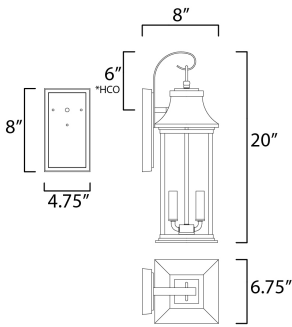

PRODUCT DESCRIPTION

Inspired by classic coach gas lanterns, the Vicksburg collection features die-cast aluminum construction finished in Black with Clear glass. The candle sleeves are done in a contrasting off-white finish to add dimension to the lantern. Available in numerous sizes and configurations including a handsome pocket wall.

MEASUREMENTS

- DIMENSION : 6.75" W x 20" H x 8" Ext
- BACK PLATE : 4.75" W x 8" H x 6" HCO
- HANGING WEIGHT : 5.28 lb

LAMPING

- INPUT VOLTAGE : 120V
- BULB : 2 x 40W Incandescent E12 Candelabra , 80W Total
- BULB INCLUDED : (Not Included)
- DIMMABLE : Yes
- LIGHTING_DIRECTION : Up

FINISHES OPTION

- Black

GLASS

Clear CL

MATERIAL

Aluminum, Glass

RATINGS

cETLus
Wet Location

ADDITIONAL

INSTALL UP/DOWN: Up
OPERATING TEMPERATURE:
-20°C (-4°F), 40°C (104°F)

Always consult a qualified electrician before installing any lighting product.