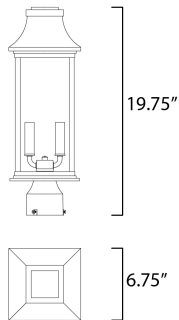

MEASUREMENTS

DIMENSION : 6.75" L x 6.75" W x 19.75" H
 HANGING WEIGHT : 4.8 lb

LAMPING

INPUT VOLTAGE : 120V
 BULB : 2 x 40W Incandescent E12 Candelabra , 80W Total
 BULB INCLUDED : (Not Included)
 DIMMABLE : Yes