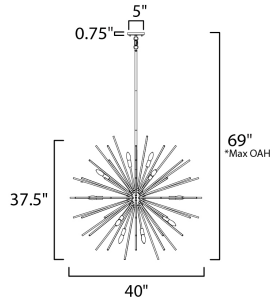

**PRODUCT DESCRIPTION**

A dazzling burst of Clear glass rods extend from a classic sputnik shape finished in a bright Polished Chrome or warm Satin Brass. Available in two sizes of pendants and as a ceiling fixture, this unique look is a statement piece designed to attract attention.

\*max overall height

**MEASUREMENTS**

DIMENSION : 40" L x 40" W x 37.5" H  
 MAX OAH : 69" OAH  
 CANOPY : 5" W x 0.75" H x 5" L  
 HANGING WEIGHT : 22.88 lb

**LAMPING**

INPUT VOLTAGE : 120V  
 BULB : 16 x 60W Incandescent E12 Candelabra , 960W Total  
 BULB INCLUDED : (Not Included)  
 DIMMABLE : Y