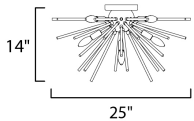

MEASUREMENTS

DIMENSION : 25" L x 25" W x 14" H
 CANOPY : 6" W x 0.75" H x 6" L
 HANGING WEIGHT : 6.6 lb

LAMPING

INPUT VOLTAGE : 120V
 BULB : 8 x 60W Incandescent E12 Candelabra , 360W Total
 BULB INCLUDED : (Not Included)
 DIMMABLE : Y