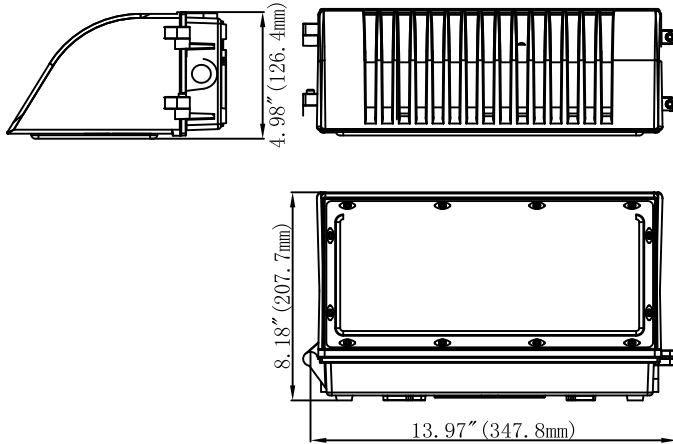

Packaging information:

❖ **WSD-FWP2842567W27-345K:**

Carton Size: 395MMX230MMX140MM
15.55" X9.06" X5.51" (1Pcs/CTN)

SPECIFICATION				
TYPE	WSD-FWP2842567W27-345K			
WATTAGE	28W	42W	56W	70W
LUMEN	4116 lm (28W&4000K)	6174 lm (42W&4000K)	7840 lm (56W&4000K)	9800 lm (70W&4000K)
EFFICACY	> 140 lm/W			
CCT	3000K,4000K,5000K			
CRI	> 70			
INPUT VOLTAGE	AC120-277V			
LIGHTING ANGLE	99.5X77.6°			
FACTORY SETTINGS	70W & 4000K			
LED TYPE	2835			
PF	> 0.95			
DRIVER EFFICIENCY	> 89%			
PROTECTION LEVEL	WET			
LIFE TIME	> 50000 hours			
WARRANTY	5 year limited			

LED Full Cutoff Wall Pack light

Wattages: 28W,42W,56W,70W

DIMENSION:

Specifications:

Shell materials: Aluminum & PC.
 Net weight : 6.26 lbs
 Finish: Dark Bronze(Standard)
 Product Size:347.8mmX126.4mmX207.7mm
 13.97"X4.98"X8.18"