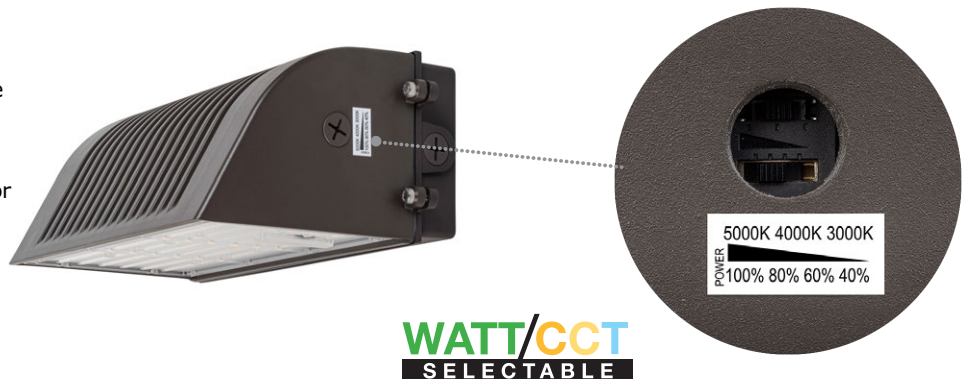

LED Full Cutoff Wall Pack light

Wattages: 28W,42W,56W,70W

The Full Cutoff Wall Pack LED Lighting Series can be widely used for Indoor or Outdoor (Wet Location) Excellent for Museums, Art Galleries, Shopping Malls, Office Buildings, Walls and many other applications.

Packaging information:

❖ **WSD-FWP2842567W27-345K:**

Carton Size: 395MMX230MMX140MM
15.55" X9.06" X5.51" (1Pcs/CTN)

SPECIFICATION				
TYPE	WSD-FWP2842567W27-345K			
WATTAGE	28W	42W	56W	70W
LUMEN	4116 lm (28W&4000K)	6174 lm (42W&4000K)	7840 lm (56W&4000K)	9800 lm (70W&4000K)
EFFICACY	> 140 lm/W			
CCT	3000K,4000K,5000K			
CRI	> 70			
INPUT VOLTAGE	AC120-277V			
LIGHTING ANGLE	99.5X77.6°			
FACTORY SETTINGS	70W & 4000K			
LED TYPE	2835			
PF	> 0.95			
DRIVER EFFICIENCY	> 89%			
PROTECTION LEVEL	WET			
LIFE TIME	> 50000 hours			
WARRANTY	5 year limited			

LED Full Cutoff Wall Pack light

Wattages: 28W,42W,56W,70W

DIMENSION:

Specifications:

Shell materials: Aluminum & PC.
 Net weight : 6.26 lbs
 Finish: Dark Bronze(Standard)
 Product Size:347.8mmX126.4mmX207.7mm
 13.97"X4.98"X8.18"

Control Module:

The LED Full Cutoff Wall Pack light can adjust the power and color temperature of the whole lamp, which is convenient and fast. The power and color temperature can be selected according to the actual needs of customers.