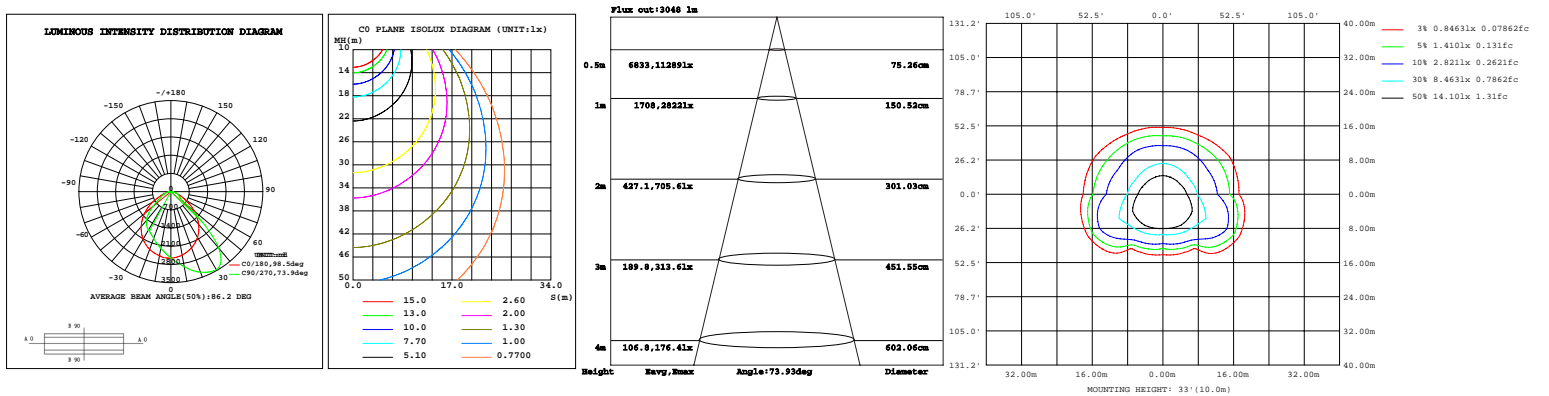

WSD-FWP2842567W27-345K (42W&4000K)