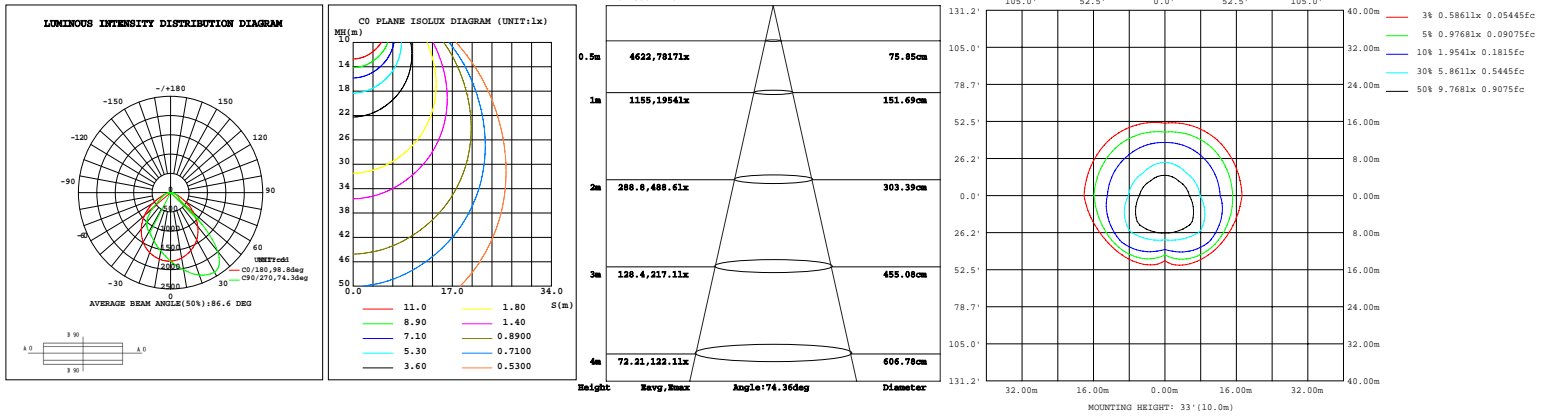

LED Full Cutoff Wall Pack light

Wattages: 28W,42W,56W,70W

PHOTOMETRICS:

For complete IES files, please visit our website.

WSD-FWP2842567W27-345K (28W&4000K)