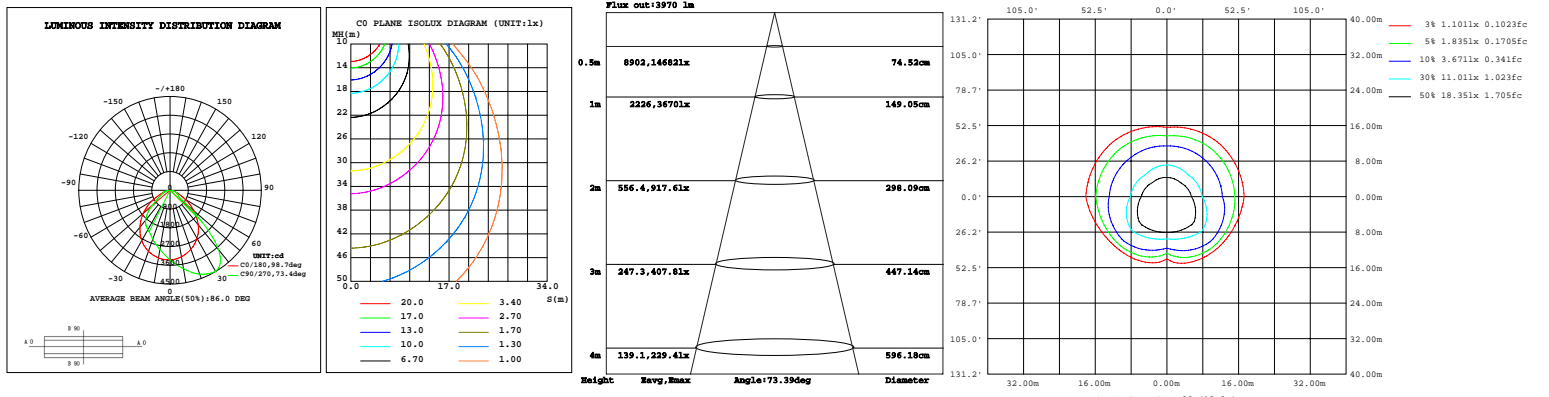

WSD-FWP2842567W27-345K (56W&4000K)