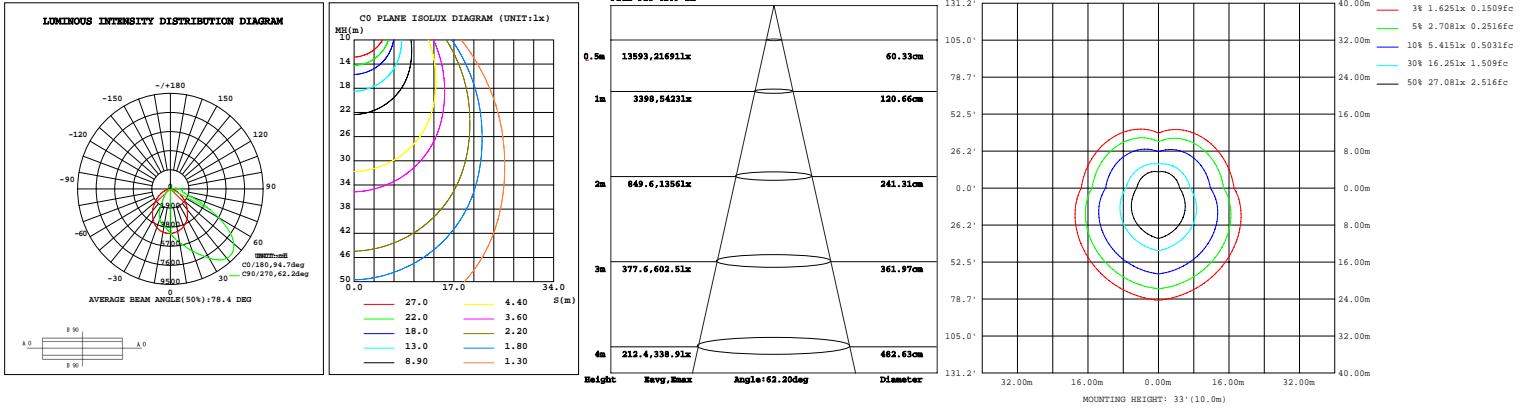

LED Semi-Cutoff Wall Pack light

Wattages: 28W,42W,56W,70W;48W,72W,96W,120W

PHOTOMETRICS:

For complete IES files, please visit our website.

WSD-HWP48729612W27-45K (96W&4000K)