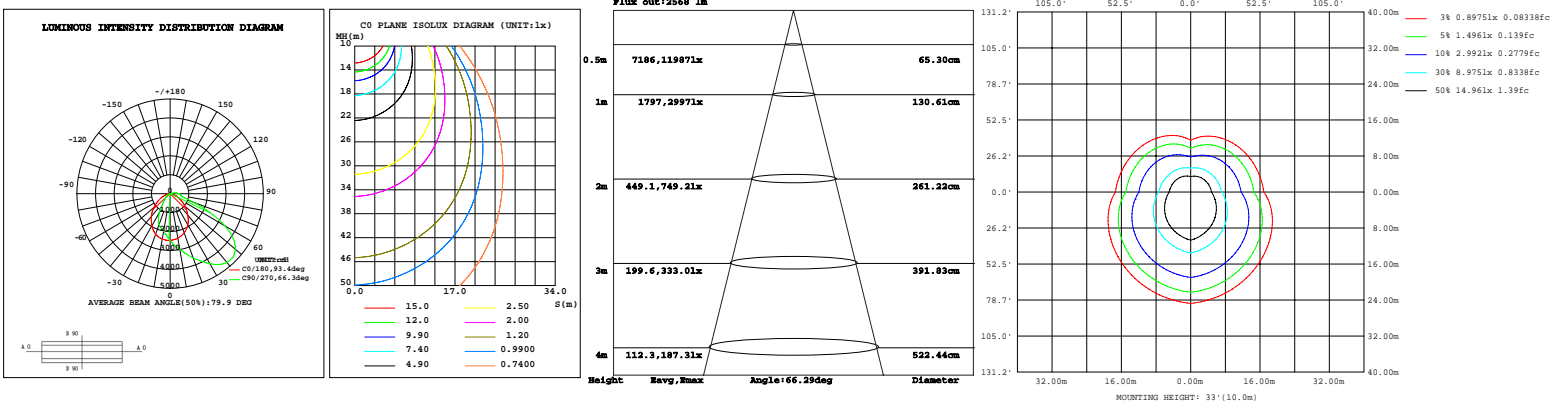

WSD-HWP48729612W27-45K (48W&4000K)