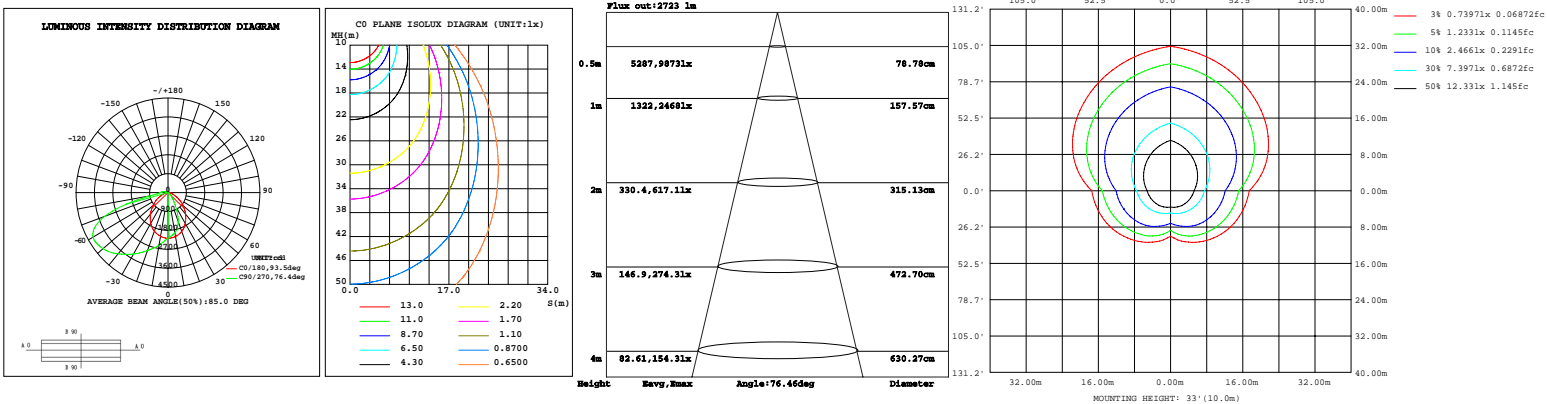

WSD-HWP2842567W27-345K (56W&4000K)