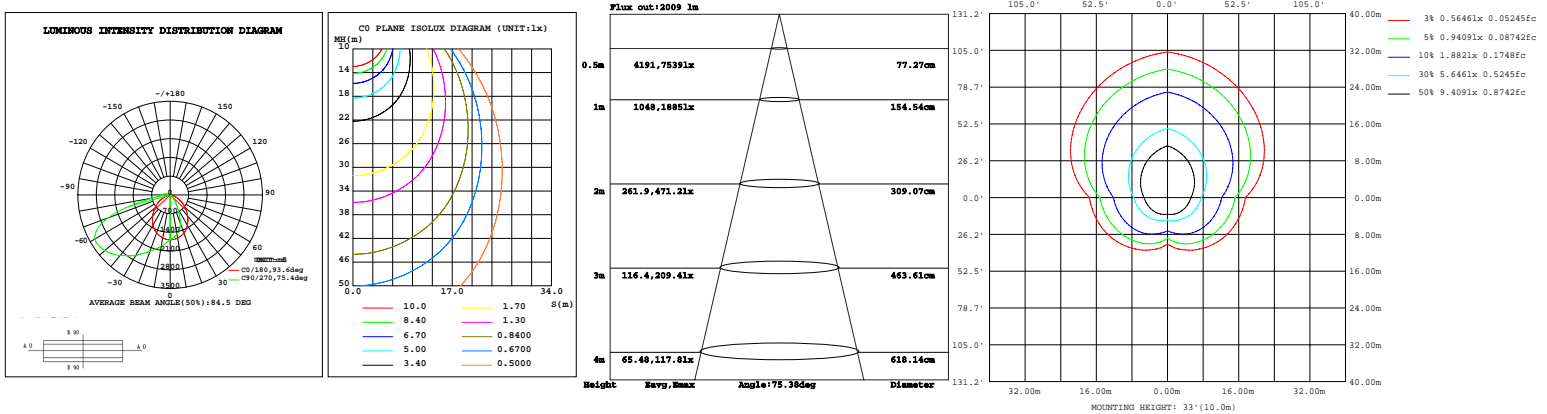

LED Semi-Cutoff Wall Pack light

Wattages: 28W,42W,56W,70W;48W,72W,96W,120W

PHOTOMETRICS:

For complete IES files, please visit our website.

WSD-HWP2842567W27-345K (28W&4000K)

WSD-HWP2842567W27-345K (42W&4000K)