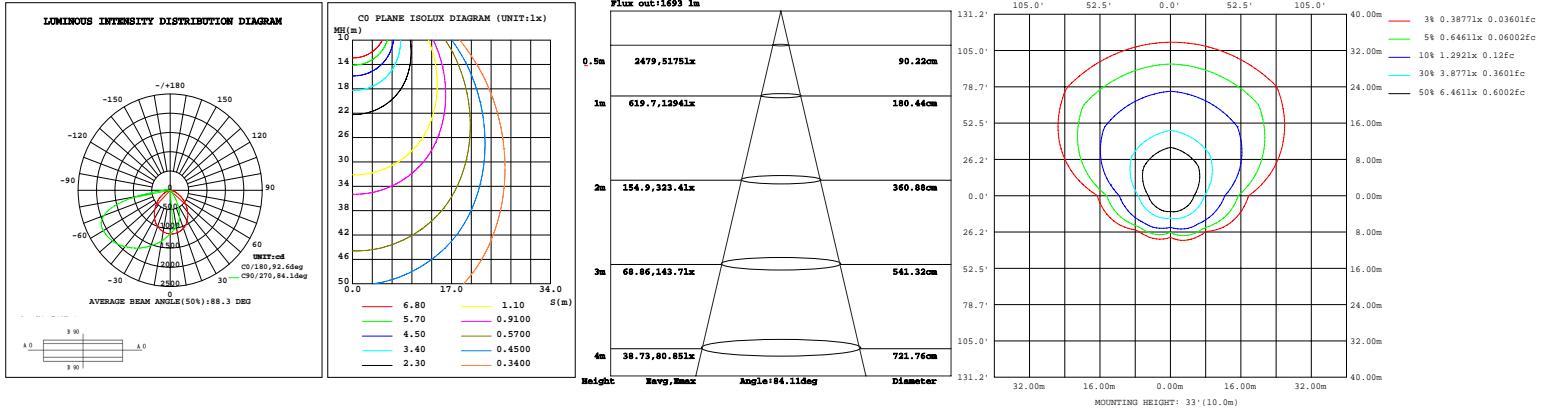

LED Semi-Cutoff Wall Pack light

Wattages: 28W,42W,56W,70W;48W,72W,96W,120W

PHOTOMETRICS:

For complete IES files, please visit our website.

WSD-HWP2842567W27-345K (28W&4000K)