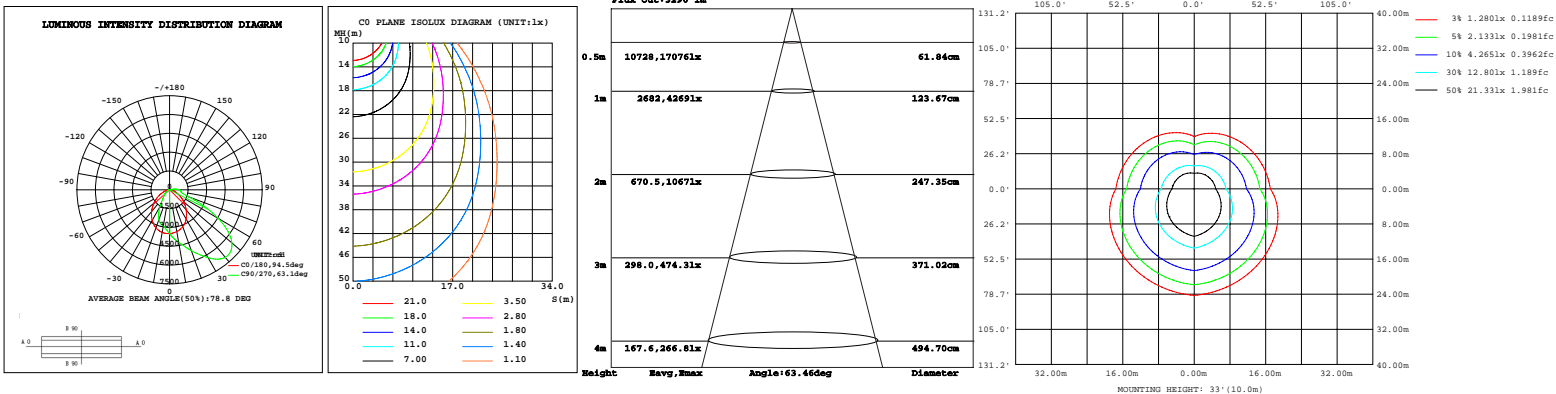

WSD-HWP48729612W27-45K (72W&4000K)