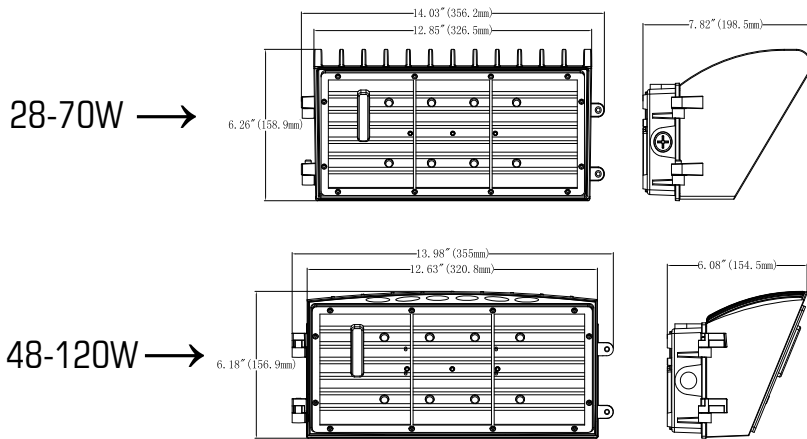

Packaging information:

❖ **WSD-HWP2842567W27-345K:**

Carton Size: 395MMX205MMX178MM
15.55" X8.07" X7.01" (1Pcs/CTN)

❖ **WSD-HWP48729612W27-45K:**

Carton Size: 370MMX170MMX170MM
14.57" X6.69" X6.69" (1Pcs/CTN)

SPECIFICATION								
TYPE	WSD-HWP2842567W27-345K				WSD-HWP48729612W27-45K			
WATTAGE	28W	42W	56W	70W	48W	72W	96W	120W
LUMEN	4483 lm	5896 lm	7740 lm	9753 lm	7496 lm	10985 lm	14162 lm	17226 lm
EFFICACY	> 140 lm/W							
CCT	3000K,4000K,5000K				4000K,5000K			
CRI	> 70							
INPUT VOLTAGE	AC120-277V							
LIGHTING ANGLE	96.3X71°				95.3X62.9°			
FACTORY SETTINGS	70W & 4000K				120W & 4000K			
LED TYPE	2835							
PF	> 0.95							
DRIVER EFFICIENCY	> 89%							
PROTECTION LEVEL	WET							
LIFE TIME	> 50000 hours							
WARRANTY	5 year limited							

LED Semi-Cutoff Wall Pack light

Wattages: 28W,42W,56W,70W;48W,72W,96W,120W

DIMENSION:

Specifications:

Shell materials: Aluminum & PC.
Finish: Dark Bronze(Standard)
Net weight :

28-70W:6.88(lbs)
48-120W:9.1(lbs)

Product Size:

28-70W:356.2mmX158.9mmX198.5mm
14.03”X6.26”X7.82”

48-120W:355mmX156.9mmX154.5mm
13.98”X6.18”X6.08”

Control Module:

ORDERING INFORMATION:

EXAMPLE:

WSD-HWP2842567W27-345K-Z[D,W,B,S]-Y[Blank,P] / WSD-HWP48729612W27-45K-Z[D,W,B,S]-Y[Blank,P]