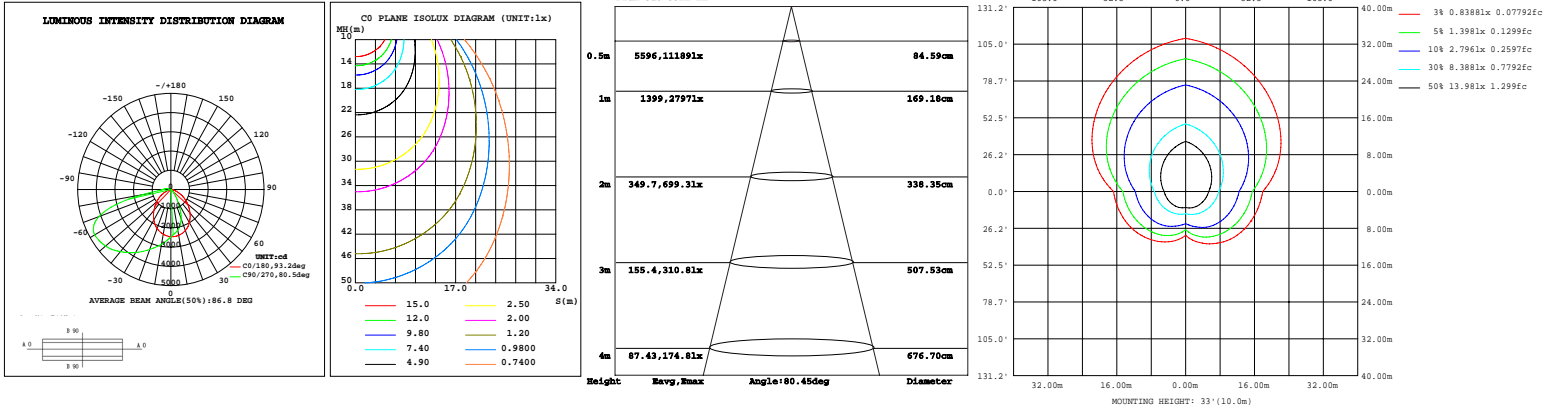

WSD-HWP2842567W27-345K (56W&4000K)

LED Semi-Cutoff Wall Pack light

Wattages: 28W,42W,56W,70W;48W,72W,96W,120W

PHOTOMETRICS:

For complete IES files, please visit our website.

WSD-HWP2842567W27-345K (70W&4000K)