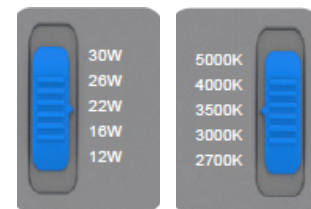

Tuning Switches on Housing