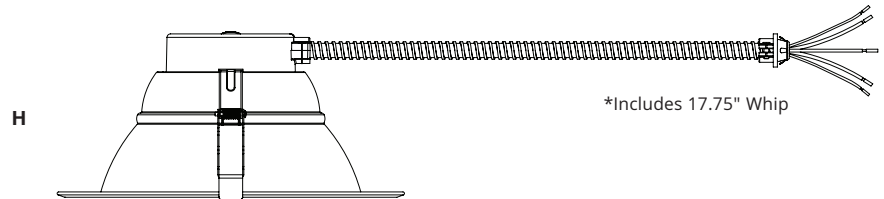

## Physical Dimensions

**4-in Models** ø 5.94"C x 3.63"H

**6-in Models** ø 8.31"C x 4.38"H

**8-in Models** ø 10.31"C x 4.88"H

**10-in Models** ø 11.56"C x 5.50"H

WAREHOUSE-LIGHTING.COM

Warehouse-Lighting.com  
2750 South 163<sup>rd</sup> St  
New Berlin, WI 53151