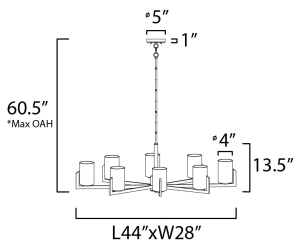

**MEASUREMENTS**

DIMENSION : 44" L x 28" W x 13.5" H  
 MAX OAH : 60.5" OAH  
 CANOPY : 5" W x 1" H x 5" L  
 HANGING WEIGHT : 14.33 lb

**LAMPING**

INPUT VOLTAGE : 120V  
 BULB : 8 x 16W Incandescent E26 Medium , 128W Total  
 BULB INCLUDED : (Not Included)  
 DIMMABLE :

\*max overall height

**FINISHES OPTION**

-  Satin Brass
-  Satin Nickel

**GLASS**

Satin White SW

**MATERIAL**

Steel, Glass

**RATINGS**