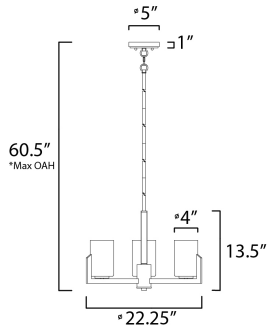

*max overall height

MEASUREMENTS

DIMENSION : 22.25" L x 22.25" W x 13.5" H
 MAX OAH : 60.5" OAH
 CANOPY : 5" W x 1" H x 5" L
 HANGING WEIGHT : 5.91 lb

LAMPING

INPUT VOLTAGE : 120V
 BULB : 3 x 60W Incandescent E26 Medium , 180W Total
 BULB INCLUDED : (Not Included)