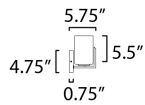

ADDITIONAL

INSTALL UP/DOWN: Up/Down
SLOPE: 30
OPERATING TEMPERATURE:
-20°C (-4°F), 40°C (104°F)

MEASUREMENTS

DIMENSION : 29.75" W x 7.75" H x 5.75" Ext
BACK PLATE : 5.5" W x 4.75" H x 5.5" HCO
HANGING WEIGHT : 5.84 lb