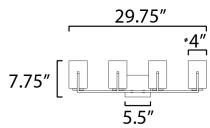

PRODUCT DESCRIPTION

Inspired by the Modernist architect Edward Dart, this collection features straight line frames finished in Satin Brass or Satin Nickel that support Satin White glass cylinders for a clean and modern look. The end of the frames turn up and end in an angle emphasizing a minimalist geometry popular in Modernist work.

FINISHES OPTION

- Satin Brass
- Satin Nickel

GLASS

Satin White SW

MATERIAL

Steel, Glass

RATINGS

cULus
Damp Location

ADDITIONAL

INSTALL UP/DOWN: Up/Down
SLOPE: 30
OPERATING TEMPERATURE:
-20°C (-4°F), 40°C (104°F)

MEASUREMENTS

DIMENSION : 29.75" W x 7.75" H x 5.75" Ext
BACK PLATE : 5.5" W x 4.75" H x 5.5" HCO
HANGING WEIGHT : 5.84 lb

LAMPING

INPUT VOLTAGE : 120V
BULB : 4 x 60W Incandescent E26 Medium , 240W Total
BULB INCLUDED : (Not Included)
LIGHTING_DIRECTION : Up/Down

Always consult a qualified electrician before installing any lighting product.

WESTERN DISTRIBUTION CENTER (HEADQUARTER)
253 NORTH VINELAND AVE | CITY OF INDUSTRY, CA 91746

EASTERN DISTRIBUTION CENTER
101 GARDNER PARK | PEACHTREE CITY, GA 30269

P. 626.956.4200 | F. 626.956.4225 | maximlighting.com