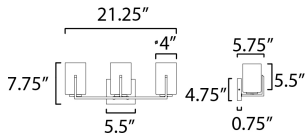

MEASUREMENTS

DIMENSION : 21.25" W x 7.75" H x 5.75" Ext
 BACK PLATE : 5.5" W x 4.75" H x 5.5" HCO
 HANGING WEIGHT : 4.48 lb

LAMPING

INPUT VOLTAGE : 120V
 BULB : 3 x 60W Incandescent E26 Medium , 180W Total
 BULB INCLUDED : (Not Included)
 LIGHTING_DIRECTION : Up/Down