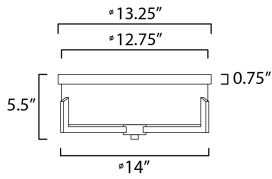

MEASUREMENTS

DIMENSION : 14" L x 14" W x 5.5" H
 CANOPY : 13.25" W x 0.75" H x 13.25" L
 HANGING WEIGHT : 6.28 lb

LAMPING

INPUT VOLTAGE : 120V
 BULB : 3 x 60W Incandescent E26 Medium , 180W Total
 BULB INCLUDED : (Not Included)