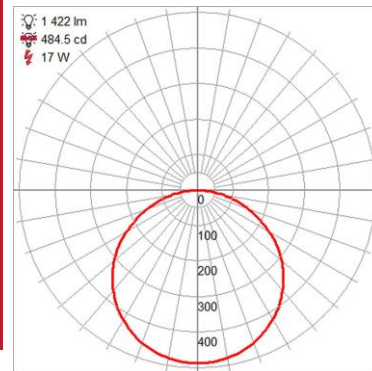

Dimmable: No Nominal Lumens: 1440 Lm
CRI: 90 Delivered Lumens: 1243 Lm
CCT: 3000K
Recommended Dimmers:

ADDITIONAL NOTES

Project Name: _____
Location: _____
Type: _____
Quantity: _____
Notes:

LINE DRAWING

IES FILE

In addition to Access Lighting's purchase and warranty terms and conditions, by signing below or placing an order, you agree that you are authorized to bind the entity placing any order and acknowledge the following: All of sizes and measurements are approximate and all images are for illustrative purposes only. In the event of an inconsistency, the "Product Measurements" section controls. There also may be slight differences in the colors and designs compared to the displayed and printed images.