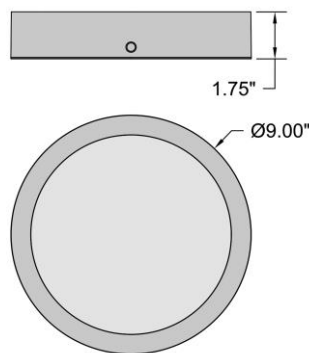

Stock Code: **20850LEDEM-WH/ACR**

Collection: ModPLUS

PRODUCT INFORMATION

Base: 20850 Parent: 20850LEDEM
Mounting Type: Ceiling UPC: 641594231267
Finish: White
Diffuser: Acrylic Lens

PRODUCT MEASUREMENTS

FIXTURE**	BACKPLATE / CANOPY**
Length:	Length
Width:	Width:
Diameter 9"	Diameter:
Height: 1.75"	Height:
Extension:	
Overall Height:	

TECHNICAL SPECIFICATIONS

SPECIFICATIONS

Frame Material: Acrylic
Diffuser Material: Acrylic
Lamping Type: SSL (Dedicated LED) Jbox: Pancake
Lamping Base: SSL Lamp Wattage: 18 W
Lamp Quantity: 1 Total Wattage: 18 W
Voltage: 120-277v Lamps Included: Yes

IES FILE

In addition to Access Lighting's purchase and warranty terms and conditions, by signing below or placing an order, you agree that you are authorized to bind the entity placing any order and acknowledge the following: All of sizes and measurements are approximate and all images are for illustrative purposes only. In the event of an inconsistency, the "Product Measurements" section controls. There also may be slight differences in the colors and designs compared to the displayed and printed images.