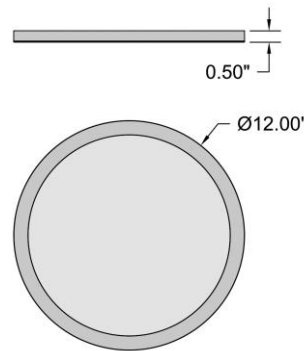

<b>FIXTURE**</b>	<b>BACKPLATE / CANOPY**</b>
Length:	Length
Width:	Width:
Diameter 12"	Diameter:
Height: 0.5"	Height:
Extension:	
Overall Height:	

**TECHNICAL SPECIFICATIONS**

**SPECIFICATIONS**

Frame Material: Acrylic  
Diffuser Material: Acrylic  
Lamping Type: SSL (Dedicated LED) Jbox: Pancake  
Lamping Base: SSL Lamp Wattage: 24 W  
Lamp Quantity: 1 Total Wattage: 24 W  
Voltage: 120v Lamps Included: Yes

**PHOTOMETRICS**

Dimmable: Yes Nominal Lumens: 1920 Lm  
CRI: 90 Delivered Lumens: 1532 Lm  
CCT: 3000K  
Recommended Dimmers:  
(ELV)LUTRON Maestro MRF2-6CL; (ELV)LUTRON Maestro CL  
MACL-153M; (TRIAC)LUTRON Diva DVCL-153P; (ELV)LUTRON  
Caseta PD - 6WCL

**ADDITIONAL NOTES**

Project Name: \_\_\_\_\_  
Location: \_\_\_\_\_  
Type: \_\_\_\_\_  
Quantity: \_\_\_\_\_  
Notes: \_\_\_\_\_

**LINE DRAWING**

**IES FILE**

In addition to Access Lighting's purchase and warranty terms and conditions, by signing below or placing an order, you agree that you are authorized to bind the entity placing any order and acknowledge the following: All of sizes and measurements are approximate and all images are for illustrative purposes only. In the event of an inconsistency, the "Product Measurements" section controls. There also may be slight differences in the colors and designs compared to the displayed and printed images.