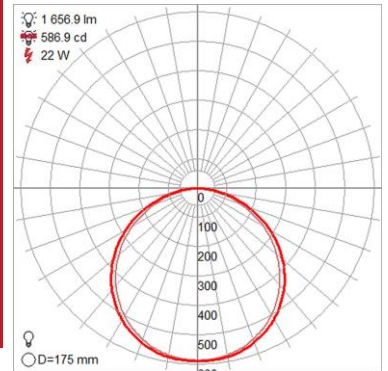

<b>FIXTURE**</b>	<b>BACKPLATE / CANOPY**</b>
Length:	Length
Width:	Width:
Diameter 12"	Diameter:
Height: 0.5"	Height:
Extension:	
Overall Height:	

**TECHNICAL SPECIFICATIONS**

**SPECIFICATIONS**

Frame Material: Acrylic  
Diffuser Material: Acrylic  
Lamping Type: SSL (Dedicated LED) Jbox: Pancake  
Lamping Base: SSL Lamp Wattage: 24 W  
Lamp Quantity: 1 Total Wattage: 24 W  
Voltage: 120v Lamps Included: Yes

**ADDITIONAL NOTES**

Project Name: \_\_\_\_\_  
Location: \_\_\_\_\_  
Type: \_\_\_\_\_  
Quantity: \_\_\_\_\_  
Notes: \_\_\_\_\_

**LINE DRAWING**

**IES FILE**

In addition to Access Lighting's purchase and warranty terms and conditions, by signing below or placing an order, you agree that you are authorized to bind the entity placing any order and acknowledge the following: All of sizes and measurements are approximate and all images are for illustrative purposes only. In the event of an inconsistency, the "Product Measurements" section controls. There also may be slight differences in the colors and designs compared to the displayed and printed images.