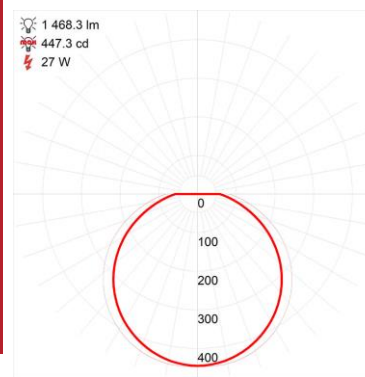

IES FILE

In addition to Access Lighting's purchase and warranty terms and conditions, by signing below or placing an order, you agree that you are authorized to bind the entity placing any order and acknowledge the following: All of sizes and measurements are approximate and all images are for illustrative purposes only. In the event of an inconsistency, the "Product Measurements" section controls. There also may be slight differences in the colors and designs compared to the displayed and printed images.

Signature: _____

Print Name _____ Date: _____

Toll Free 800-828-5483 www.AccessLighting.com

301 Piedmont Grove Park, Suite A, Greenville, SC 29611

** NOTE: All measurements are rounded up to the 1/4 inch. There is no warranty on any replaceable bulbs, even if included with the fixture. Copyright Access Lighting Corp. All information is subject to change without notice. 2/18/2024 20501LEDD-BS_ACR.pdf