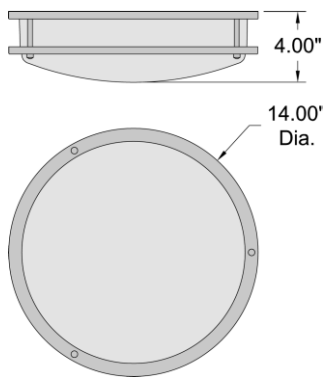

Stock Code: **20501LEDD-BS/ACR**

Collection: Solero II

PRODUCT INFORMATION

Base: 20501 Parent: 20501LEDD
Mounting Type: Ceiling UPC: 641594234442
Finish: Brushed Steel
Diffuser: Acrylic Lens

PRODUCT MEASUREMENTS

FIXTURE**	BACKPLATE / CANOPY**
Length:	Length
Width:	Width:
Diameter 14"	Diameter:
Height: 4"	Height:
Extension:	
Overall Height:	

TECHNICAL SPECIFICATIONS

SPECIFICATIONS

Frame Material: Metal
Diffuser Material: Acrylic
Lamping Type: SSL (Dedicated LED) Jbox: Standard
Lamping Base: SSL Lamp Wattage: 26 W
Lamp Quantity: 1 Total Wattage: 26 W
Voltage: 120v Lamps Included: Yes

QUALIFICATIONS

Location Rating Damp
Certification: ETL (US/Canada) Listed
ADA Compliant: No Energy Star: No
JA8 Compliant: Yes Emergency Lighting: No
Marine Grade Finish: No
Warranty**: 5 Year

PHOTOMETRICS

Dimmable: Yes Nominal Lumens: 1820 Lm
CRI: 90 Delivered Lumens: 1468 Lm
CCT: 3000K
Recommended Dimmers:
(TRIAC)LEVITON illumatech IPI06; (TRIAC)LEVITON Decora Sureslide 6674; (ELV)LUTRON Maestro CL MACL-153M; (TRIAC)LUTRON Diva DVCL-153P; (ELV)LUTRON Skylark Contour CTCL-153P; (TRIAC)LEVITON Decora Sureslide 6672

ADDITIONAL NOTES

Custom Finish 5 Piece Minimum Order Quantity; Optional Color Temperature 500 Piece Minimum Order Quantity

Project Name: _____
Location: _____
Type: _____
Quantity: _____
Notes: _____

LINE DRAWING

IES FILE