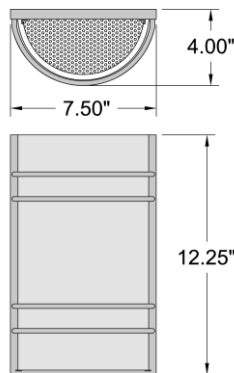

Stock Code: **20416LEDDL-ML/OPL**

Collection: Cassi

PRODUCT INFORMATION

Base: 20416 Parent: 20416LEDDL
Mounting Type: Wall UPC: 641594238372
Finish: Matte Black
Diffuser: Opal

PRODUCT MEASUREMENTS

FIXTURE**	BACKPLATE / CANOPY**
Length:	Length 12.25"
Width: 7.5"	Width: 7.5"
Diameter	Diameter:
Height: 12.25"	Height: 0.5"
Extension: 4"	
Overall Height:	

TECHNICAL SPECIFICATIONS

SPECIFICATIONS

Frame Material: Steel
Diffuser Material: Glass
Lamping Type: E-26 (Replaceable LED Jbox: Standard
Lamping Base: E-26 Lamp Wattage: 10 W
Lamp Quantity: 2 Total Wattage: 20 W
Voltage: 120v Lamps Included: Yes

Custom Finish 5 Piece Minimum Order Quantity

Project Name: _____
Location: _____
Type: _____
Quantity: _____
Notes: _____

LINE DRAWING

IES FILE

In addition to Access Lighting's purchase and warranty terms and conditions, by signing below or placing an order, you agree that you are authorized to bind the entity placing any order and acknowledge the following: All of sizes and measurements are approximate and all images are for illustrative purposes only. In the event of an inconsistency, the "Product Measurements" section controls. There also may be slight differences in the colors and designs compared to the displayed and printed images.