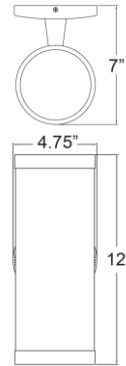

Stock Code: **20364-BRZ/CLR**

Collection: Poseidon Dual

PRODUCT INFORMATION

Base: 20364 Parent: 20364
Mounting Type: Wall UPC: 641594104301
Finish: Bronze
Diffuser: Clear

PRODUCT MEASUREMENTS

FIXTURE**	BACKPLATE / CANOPY**
Length:	Length
Width: 4.75"	Width:
Diameter	Diameter: 4.75"
Height: 12"	Height: 0.5"
Extension: 7"	
Overall Height:	

TECHNICAL SPECIFICATIONS

SPECIFICATIONS

Frame Material: Steel	
Diffuser Material: Glass	
Lamping Type: E-26 (Incandescent)	Jbox: Standard
Lamping Base: E-26	Lamp Wattage: 60 W
Lamp Quantity: 2	Total Wattage: 120 W
Voltage: 120v	Lamps Included: No

Location: _____

Type: _____

Quantity: _____

Notes: _____

LINE DRAWING

IES FILE

In addition to Access Lighting's purchase and warranty terms and conditions, by signing below or placing an order, you agree that you are authorized to bind the entity placing any order and acknowledge the following: All of sizes and measurements are approximate and all images are for illustrative purposes only. In the event of an inconsistency, the "Product Measurements" section controls. There also may be slight differences in the colors and designs compared to the displayed and printed images.

Signature: _____

Print Name _____ Date: _____

Toll Free 800-828-5483 www.AccessLighting.com

301 Piedmont Grove Park, Suite A, Greenville, SC 29611

** NOTE: All measurements are rounded up to the 1/4 inch. There is no warranty on any replaceable bulbs, even if included with the fixture.
 Copyright Access Lighting Corp. All information is subject to change without notice. 2/18/2024 20364-BRZ_CLR.pdf