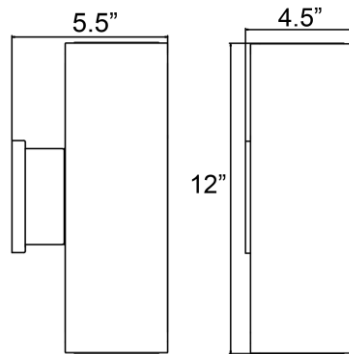

<b>FIXTURE**</b>	<b>BACKPLATE / CANOPY**</b>
Length:	Length 0.5"
Width: 4.5"	Width: 4.5"
Diameter	Diameter:
Height: 12"	Height: 4.5"
Extension: 5.5"	
Overall Height:	

**TECHNICAL SPECIFICATIONS**

**SPECIFICATIONS**

**PHOTOMETRICS**

Dimmable: No Nominal Lumens: 2100 Lm  
CRI: 90 Delivered Lumens: 1352 Lm  
CCT: 3000K  
Recommended Dimmers:

**ADDITIONAL NOTES**

Bi-Directional Light Source; Custom Finish 100 Piece Minimum Order Quantity; Optional Color Temperature 100 Piece Minimum Order Quantity

Project Name: \_\_\_\_\_

Location: \_\_\_\_\_

Type: \_\_\_\_\_

Quantity: \_\_\_\_\_

Notes: \_\_\_\_\_

**LINE DRAWING**

**IES FILE**

In addition to Access Lighting's purchase and warranty terms and conditions, by signing below or placing an order, you agree that you are authorized to bind the entity placing any order and acknowledge the following: All of sizes and measurements are approximate and all images are for illustrative purposes only. In the event of an inconsistency, the "Product Measurements" section controls. There also may be slight differences in the colors and designs compared to the displayed and printed images.