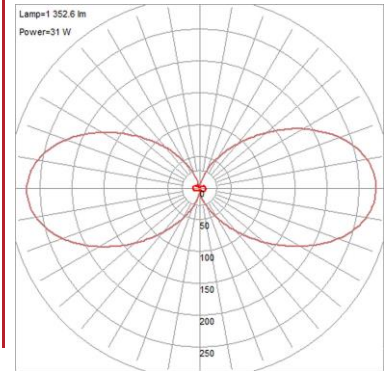

<b>FIXTURE**</b>	<b>BACKPLATE / CANOPY**</b>
Length:	Length 0.5"
Width: 4.5"	Width: 4.5"
Diameter	Diameter:
Height: 12"	Height: 4.5"
Extension: 5.5"	
Overall Height:	

**TECHNICAL SPECIFICATIONS**

**SPECIFICATIONS**

**PHOTOMETRICS**

Dimmable: No Nominal Lumens: 2100 Lm  
CRI: 90 Delivered Lumens: 1352 Lm  
CCT: 3000K  
Recommended Dimmers:

**ADDITIONAL NOTES**

Bi-Directional Light Source; Custom Finish 100 Piece Minimum Order Quantity; Optional Color Temperature 100 Piece Minimum Order Quantity

Project Name: \_\_\_\_\_

Location: \_\_\_\_\_

Type: \_\_\_\_\_

Quantity: \_\_\_\_\_

Notes: \_\_\_\_\_

**LINE DRAWING**

**IES FILE**

In addition to Access Lighting's purchase and warranty terms and conditions, by signing below or placing an order, you agree that you are authorized to bind the entity placing any order and acknowledge the following: All of sizes and measurements are approximate and all images are for illustrative purposes only. In the event of an inconsistency, the "Product Measurements" section controls. There also may be slight differences in the colors and designs compared to the displayed and printed images.