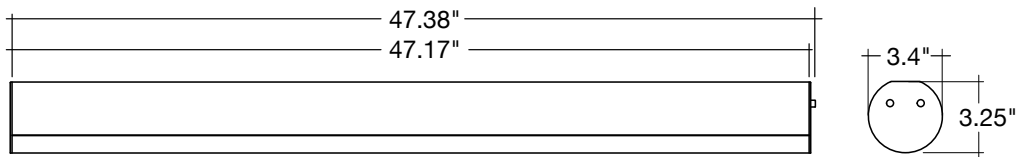

Specs and model numbers are subject to change with or without notice. Customization of product is available.