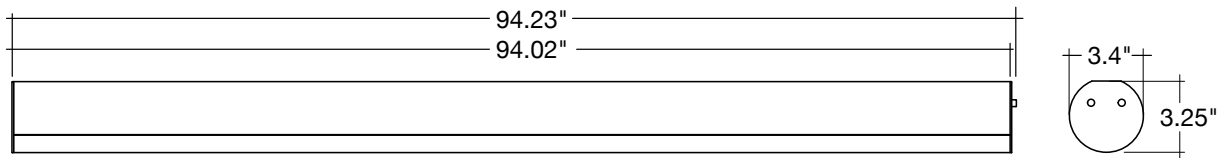

Specs and model numbers are subject to change with or without notice. Customization of product is available.