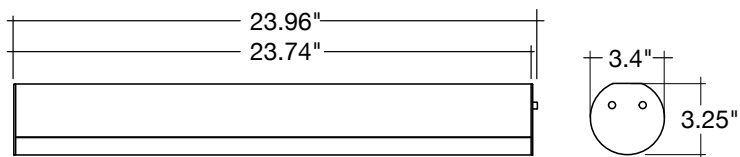

Specs and model numbers are subject to change with or without notice. Customization of product is available.