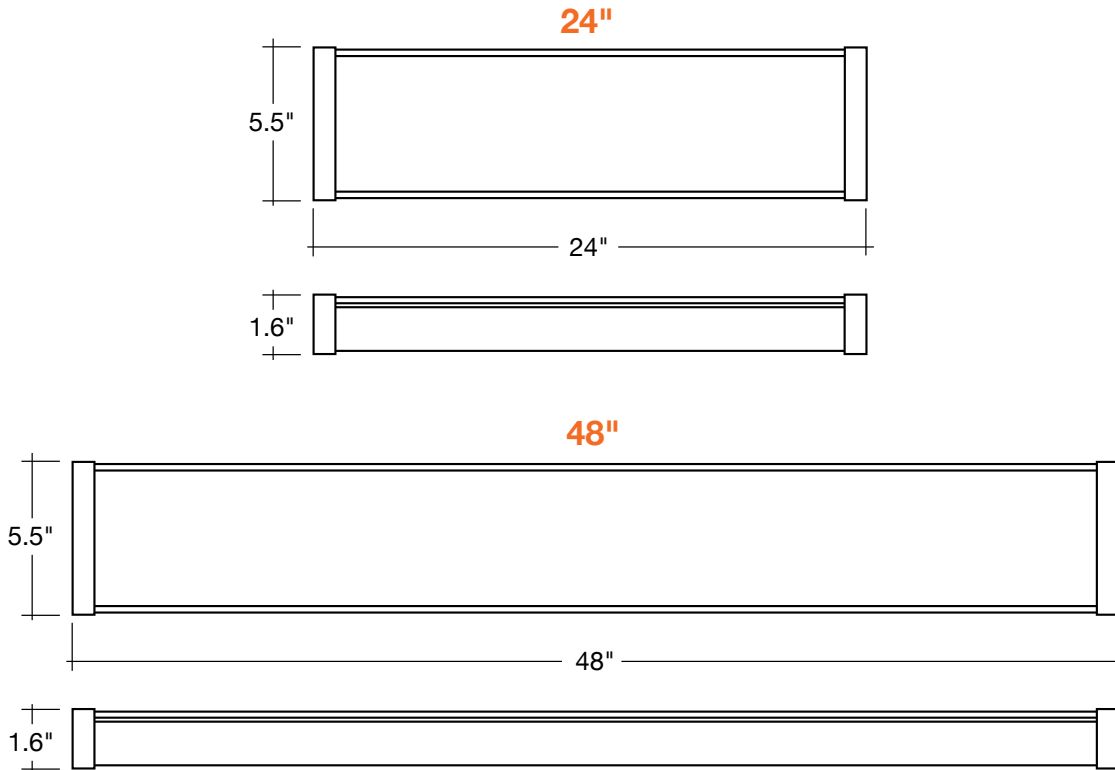

Project: _____ Part #: _____
Type: _____

Wraps

2' & 4' Frosted LED Wrap

6-CCT + 3-Power Selectable

Detail Specifications:

- Finish: White, Custom finishes available
- IP Rating: Damp Location (IP44)
- Beam Angle: 130°
- Chip: SMD 2835, R9 >50, CRI >80
- Operating Temperature: -40° - 122° F
- Lens: Frosted Lens
- Average life (L70) of 50,000 hours

Optional Accessories (Order Separately)

- Accessories**
- SK-10FT-Y-LC-PD**
10' Y-Shape, Loop Top, Paddle Bottom (Adjustable Length)
 - SK-20FT-Y-LC-PD**
20' Y-Shape, Loop Top, Paddle Bottom (Adjustable Length)
 - CK-6FT-V**
6' Chain Hanging Kit

1. Standard quick ship finish is white. Other colors are custom finishes.

Specs and model numbers are subject to change with or without notice.

FEATURES

DIMENSIONS

ACCESSORIES

WRAP FIXTURE

Model	Voltage	Watts	Lumens	Color	CRI
LED-WRP-FR-2FT-3P24-6CCT-UNV	120-277V	24/15/16	2760/2300/1840	27/30/35/40/50/65k	>80
LED-WRP-FR-4FT-3P48-6CCT-UNV	120-277V	48/30/32	5520/4600/3680	27/30/35/40/50/65k	>80