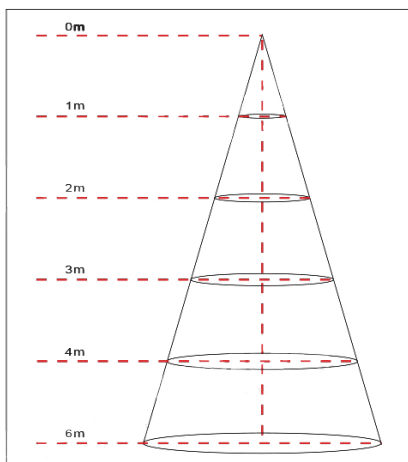

Specs and model numbers are subject to change with or without notice.

FEATURES

DIMENSIONS

2 Foot

2.37"

5.17"

24.84"

4 Foot

2.37"

5.17"

48.74"

Prismatic Lens LED Wraps

SK-9FT-ADJ-2

CK-6FT-V

HD407V-CR

Model	Voltage	Watts	Lumens	Color	CRI
LED-WRP-PRM-2FT-20W-35K	120-277V	20w	1,900	3500k	>80
LED-WRP-PRM-2FT-20W-40K	120-277V	20w	1,900	4000k	>80
LED-WRP-PRM-2FT-20W-50K	120-277V	20w	1,900	5000k	>80
LED-WRP-PRM-4FT-40W-35K	120-277V	40w	3,800	3500k	>80
LED-WRP-PRM-4FT-40W-40K	120-277V	40w	3,800	4000k	>80
LED-WRP-PRM-4FT-40W-50K	120-277V	40w	3,800	5000k	>80

2' PRISMATIC LENS WRAPAROUND PHOTOMETRICS

Height	Average Lux (lx)	Light range (dia.)
1M	308.9	208.66cm
2M	77.2	417.32cm
3M	34.3	525.99cm
4M	19.3	834.65cm
6M	12.4	1043.31cm

4' PRISMATIC LENS WRAPAROUND PHOTOMETRICS

Height	Average Lux (lx)	Light range (dia.)
1M	595.6	215.07cm
2M	148.9	430.13cm
3M	66.2	645.2cm
4M	37.2	860.26cm
6M	23.8	1075.33cm