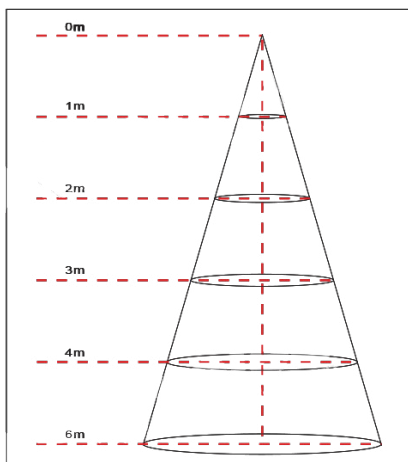

Specs and model numbers are subject to change with or without notice.

FEATURES

DIMENSIONS

2 Foot

2.37"

5.17"

24.84"

4 Foot

2.37"

5.17"

48.74"

Prismatic Lens LED Wraps

SK-9FT-ADJ-2

CK-6FT-V

HD407V-CR

Model	Voltage	Watts	Lumens	Color	CRI
LED-WRP-PRM-2FT-20W-35K	120-277V	20w	1,900	3500k	>80
LED-WRP-PRM-2FT-20W-40K	120-277V	20w	1,900	4000k	>80
LED-WRP-PRM-2FT-20W-50K	120-277V	20w	1,900	5000k	>80
LED-WRP-PRM-4FT-40W-35K	120-277V	40w	3,800	3500k	>80
LED-WRP-PRM-4FT-40W-40K	120-277V	40w	3,800	4000k	>80
LED-WRP-PRM-4FT-40W-50K	120-277V	40w	3,800	5000k	>80

2' PRISMATIC LENS WRAPAROUND PHOTOMETRICS

Height	Average Lux (lx)	Light range (dia.)
1M	308.9	208.66cm
2M	77.2	417.32cm
3M	34.3	525.99cm
4M	19.3	834.65cm
6M	12.4	1043.31cm

4' PRISMATIC LENS WRAPAROUND PHOTOMETRICS

Height	Average Lux (lx)	Light range (dia.)
1M	595.6	215.07cm
2M	148.9	430.13cm
3M	66.2	645.2cm
4M	37.2	860.26cm
6M	23.8	1075.33cm