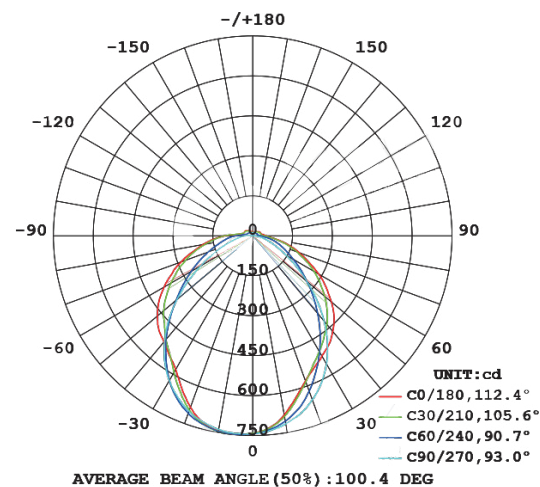

Prismatic Lens LED Wraps

Detail Specification:

- Finish: White
- IP Rating: Damp Location (IP44)
- Beam Angle: 110°
- Chip: SMD 2835, R9 >50, CRI >80
- Operating Temperature: -40° - 122° F
- Lens: Clear Ribbed Plastic
- Average life (L70) of 50,000 hours

2.37"

5.17"

48.74"

Prismatic Lens LED Wraps

SK-9FT-ADJ-2

CK-6FT-V

HD407V-CR

Model	Voltage	Watts	Lumens	Color	CRI
LED-WRP-PRM-2FT-20W-35K	120-277V	20w	1,900	3500k	>80
LED-WRP-PRM-2FT-20W-40K	120-277V	20w	1,900	4000k	>80
LED-WRP-PRM-2FT-20W-50K	120-277V	20w	1,900	5000k	>80
LED-WRP-PRM-4FT-40W-35K	120-277V	40w	3,800	3500k	>80
LED-WRP-PRM-4FT-40W-40K	120-277V	40w	3,800	4000k	>80
LED-WRP-PRM-4FT-40W-50K	120-277V	40w	3,800	5000k	>80

2' PRISMATIC LENS WRAPAROUND PHOTOMETRICS

Height	Average Lux (lx)	Light range (dia.)
1M	308.9	208.66cm
2M	77.2	417.32cm
3M	34.3	525.99cm
4M	19.3	834.65cm
6M	12.4	1043.31cm

4' PRISMATIC LENS WRAPAROUND PHOTOMETRICS

Height	Average Lux (lx)	Light range (dia.)
1M	595.6	215.07cm
2M	148.9	430.13cm
3M	66.2	645.2cm
4M	37.2	860.26cm
6M	23.8	1075.33cm