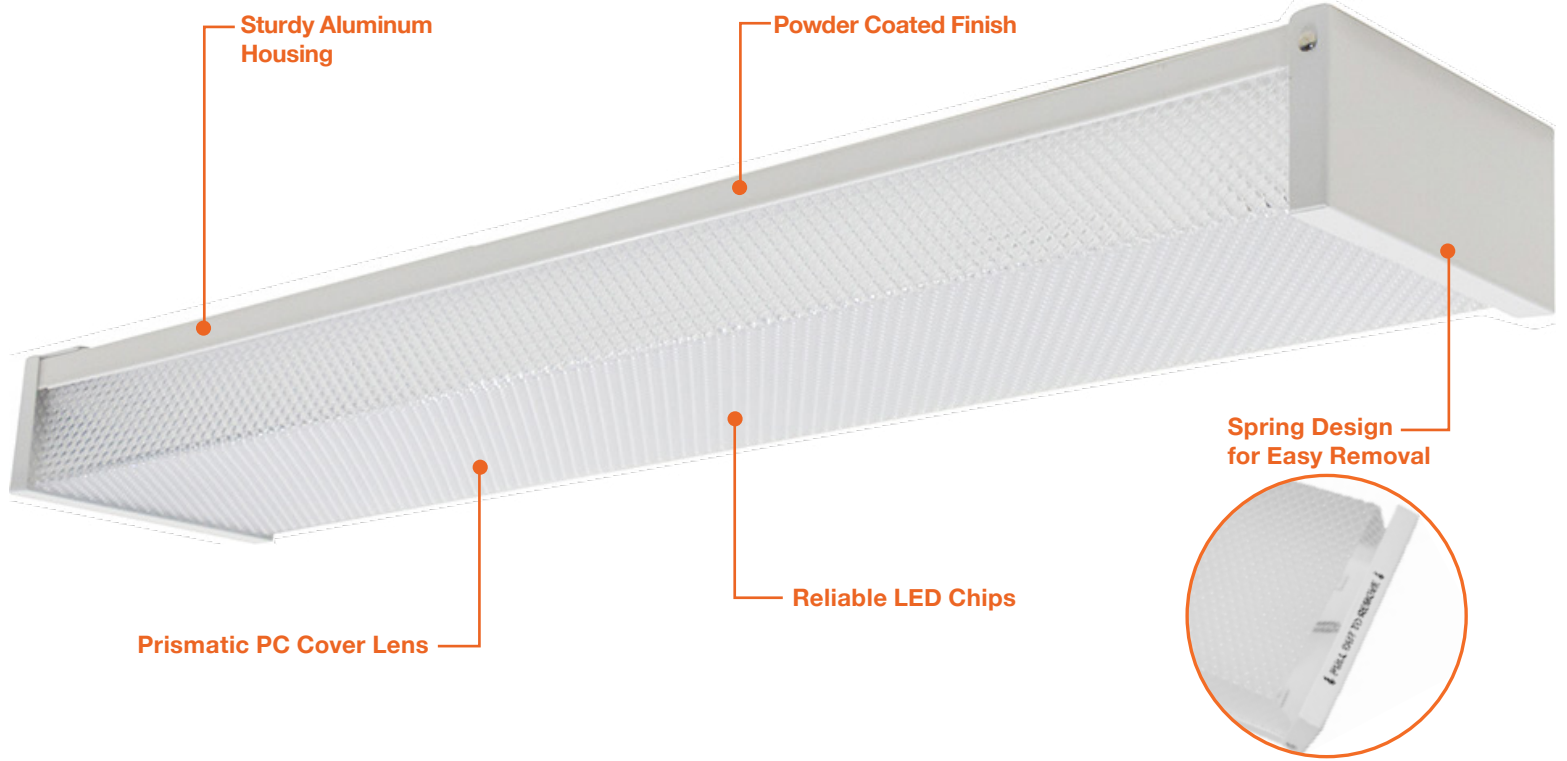

Prismatic Lens LED Wraps

Detail Specification:

- Finish: White
- IP Rating: Damp Location (IP44)
- Beam Angle: 110°
- Chip: SMD 2835, R9 >50, CRI >80
- Operating Temperature: -40° - 122° F
- Lens: Clear Ribbed Plastic
- Average life (L70) of 50,000 hours

Driver Options:

- UNV: 120-277V Non-Dimmable
- THD: <20% (+/-5% tolerance), PF >0.9, 50/60Hz
- Flicker Free

Mounting & Installation:

- Surface mount into 30 or 40 j-box
- Optional 9' suspension kit available
- Optional 9' chain mount available

Specs and model numbers are subject to change with or without notice.

FEATURES

DIMENSIONS

2 Foot

2.37"

5.17"

24.84"

4 Foot