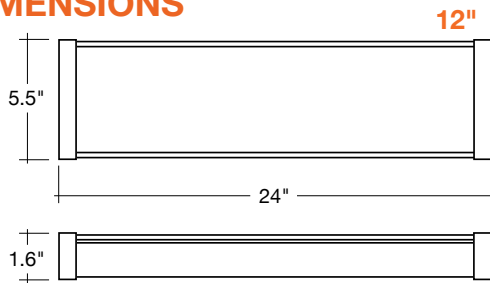

Frosted LED Wrap

Detail Specifications:

- Finish: White, Custom finishes available
- IP Rating: Damp Location (IP44)
- Beam Angle: 130°
- Chip: SMD 2835, R9 >50, CRI >80
- Operating Temperature: -40° - 122° F
- Lens: Frosted Lens
- Average life (L70) of 50,000 hours

DIMENSIONS

ACCESSORIES

Suspension Kit
SK-9FT-ADJ-2

Hanging Kit
CK-6FT-V

WRAP FIXTURE

Model	Voltage	Watts	Lumens	Color	CRI
LED-WRP-FR-2FT-20W-35K	120-277V	20w	2,200	3500k	>80
LED-WRP-FR-2FT-20W-40K	120-277V	20w	2,200	4000k	>80
LED-WRP-FR-2FT-20W-50K	120-277V	20w	2,200	5000k	>80
LED-WRP-FR-4FT-48W-35K	120-277V	48w	5,040	3500k	>80
LED-WRP-FR-4FT-48W-40K	120-277V	48w	5,040	4000k	>80
LED-WRP-FR-4FT-48W-50K	120-277V	48w	5,040	5000k	>80