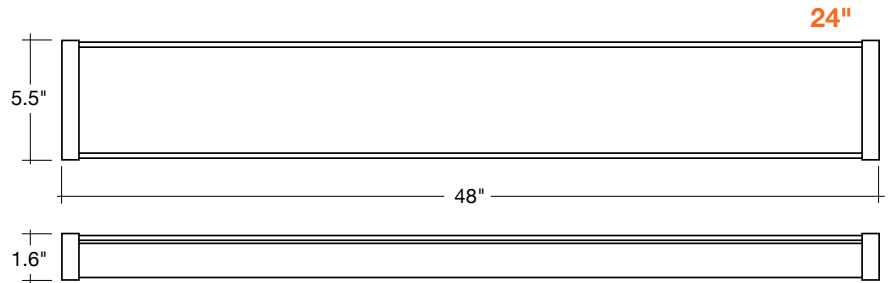

Frosted LED Wrap

Detail Specifications:

- Finish: White, Custom finishes available
- IP Rating: Damp Location (IP44)
- Beam Angle: 130°
- Chip: SMD 2835, R9 >50, CRI >80
- Operating Temperature: -40° - 122° F
- Lens: Frosted Lens
- Average life (L70) of 50,000 hours

DIMENSIONS

ACCESSORIES

Suspension Kit
SK-9FT-ADJ-2

Hanging Kit
CK-6FT-V

WRAP FIXTURE

Model	Voltage	Watts	Lumens	Color	CRI
LED-WRP-FR-2FT-20W-35K	120-277V	20w	2,200	3500k	>80
LED-WRP-FR-2FT-20W-40K	120-277V	20w	2,200	4000k	>80
LED-WRP-FR-2FT-20W-50K	120-277V	20w	2,200	5000k	>80
LED-WRP-FR-4FT-48W-35K	120-277V	48w	5,040	3500k	>80
LED-WRP-FR-4FT-48W-40K	120-277V	48w	5,040	4000k	>80
LED-WRP-FR-4FT-48W-50K	120-277V	48w	5,040	5000k	>80