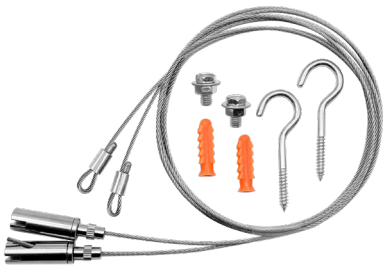

Certifications:

- ETL Listed for USA and CA
- DLC Listed
- Approved for CA T24
- 5 Year Limited Warranty
- FCC CFR 47, GCC Part 15, Subpart B:2017

Series	CCT	Sensor	Emergency	Finish ¹	Optional Accessories (Order Separately)
LED-WRP-FR-2FT-20W 20W • 2,200lm • 120-277V	35K 3500K	(Blank) No Sensor	(Blank) No Emergency	(Blank) White	SK-9FT-ADJ-2 9' Suspension Kit CK-6FT-V 6' Chain Hanging Kit
LED-WRP-FR-4FT-48W 48W • 5,040lm • 120-277V	40K 4000K	BMS Bi-Level	EMB Emergency Backup	BL ¹ Black	
	50K 5000K	Motion + Daylight		GRY ¹ Gray	
		Sensor (HD-407VC-R)		BRZ ¹ Bronze	
				CS ¹ Custom Color	

1. Standard quick ship finish is white. Other colors are custom finishes.

Specs and model numbers are subject to change with or without notice.

Frosted LED Wrap

FEATURES

(Optional) Bi-Level Motion Sensor

1/2" Knockout

DIMENSIONS

ACCESSORIES

Suspension Kit
SK-9FT-ADJ-2

Hanging Kit
CK-6FT-V

WRAP FIXTURE

Model	Voltage	Watts	Lumens	Color	CRI
LED-WRP-FR-2FT-20W-35K	120-277V	20w	2,200	3500k	>80
LED-WRP-FR-2FT-20W-40K	120-277V	20w	2,200	4000k	>80
LED-WRP-FR-2FT-20W-50K	120-277V	20w	2,200	5000k	>80
LED-WRP-FR-4FT-48W-35K	120-277V	48w	5,040	3500k	>80
LED-WRP-FR-4FT-48W-40K	120-277V	48w	5,040	4000k	>80
LED-WRP-FR-4FT-48W-50K	120-277V	48w	5,040	5000k	>80