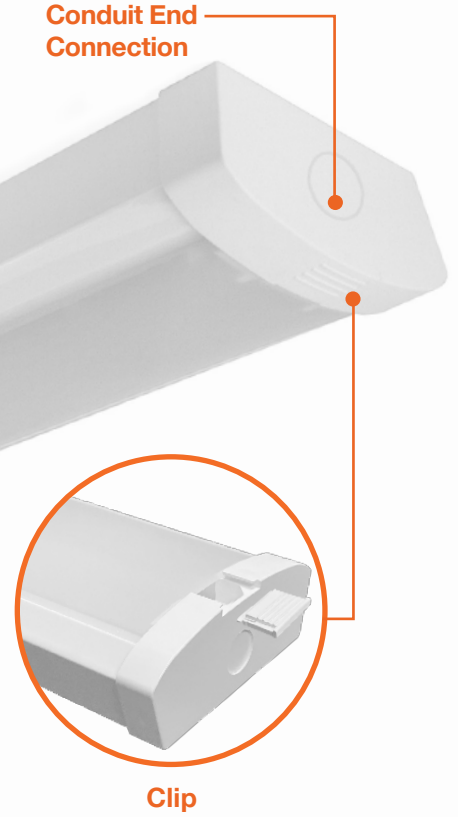

Frosted LED Wrap

Detail Specifications:

- Finish: White, Custom finishes available
- IP Rating: Damp Location (IP44)
- Beam Angle: 130°
- Chip: SMD 2835, R9 >50, CRI >80
- Operating Temperature: -40° - 122° F
- Lens: Frosted Lens
- Average life (L70) of 50,000 hours

1. Standard quick ship finish is white. Other colors are custom finishes.

Specs and model numbers are subject to change with or without notice.

Frosted LED Wrap

FEATURES

(Optional) Bi-Level Motion Sensor

1/2" Knockout