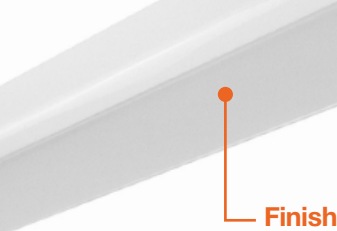

Frosted LED Wrap

Detail Specifications:

- Finish: White, Custom finishes available
- IP Rating: Damp Location (IP44)
- Beam Angle: 130°
- Chip: SMD 2835, R9 >50, CRI >80
- Operating Temperature: -40° - 122° F
- Lens: Frosted Lens
- Average life (L70) of 50,000 hours

1. Standard quick ship finish is white. Other colors are custom finishes.

Specs and model numbers are subject to change with or without notice.

Frosted LED Wrap

FEATURES

(Optional) Bi-Level Motion Sensor

1/2" Knockout