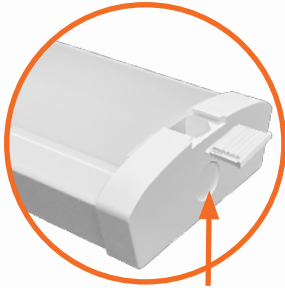

Frosted LED Wrap

Detail Specifications:

- Finish: White, Custom finishes available
- IP Rating: Damp Location (IP44)
- Beam Angle: 130°
- Chip: SMD 2835, R9 >50, CRI >80
- Operating Temperature: -40° - 122° F
- Lens: Frosted Lens
- Average life (L70) of 50,000 hours

1. Standard quick ship finish is white. Other colors are custom finishes.

Specs and model numbers are subject to change with or without notice.

Frosted LED Wrap

FEATURES

(Optional) Bi-Level Motion Sensor

1/2" Knockout