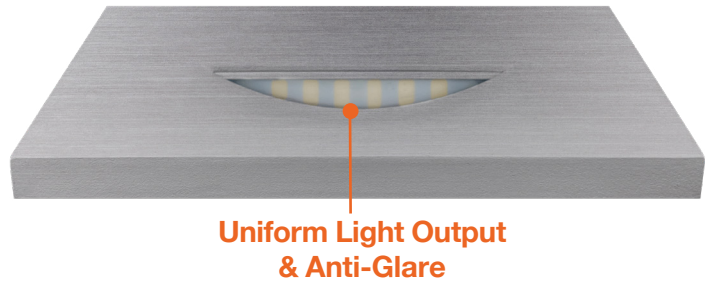

LED-STEP-ARC-3W-5CCT-VT-BLK

Black • Vertical • 3W • 150Lm

LED-STEP-ARC-3W-5CCT-VT-BN

Brushed Nickel • Vertical • 3W • 150Lm

Specs and model numbers are subject to change with or without notice

FEATURES

DIMENSIONS