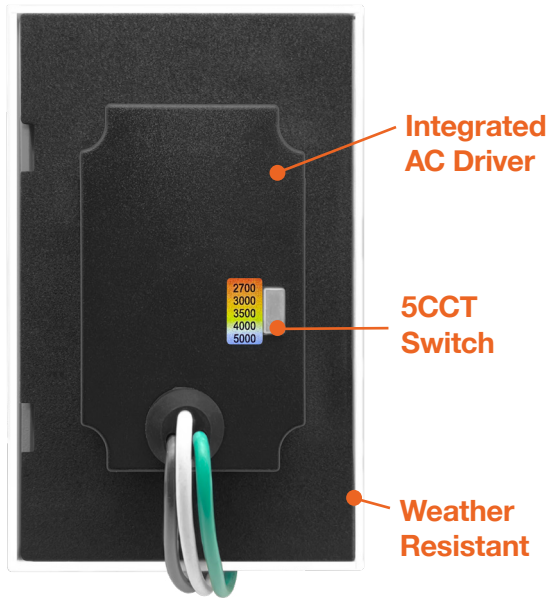

White • Horizontal • 3W • 150Lm

LED-STEP-ARC-3W-5CCT-HZ-BLK

Black • Horizontal • 3W • 150Lm

LED-STEP-ARC-3W-5CCT-HZ-BN

Brushed Nickel • Horizontal • 3W • 150Lm

LED-STEP-ARC-3W-5CCT-VT-WH

White • Vertical • 3W • 150Lm

LED-STEP-ARC-3W-5CCT-VT-BLK

Black • Vertical • 3W • 150Lm

LED-STEP-ARC-3W-5CCT-VT-BN

Brushed Nickel • Vertical • 3W • 150Lm

Specs and model numbers are subject to change with or without notice

FEATURES

DIMENSIONS