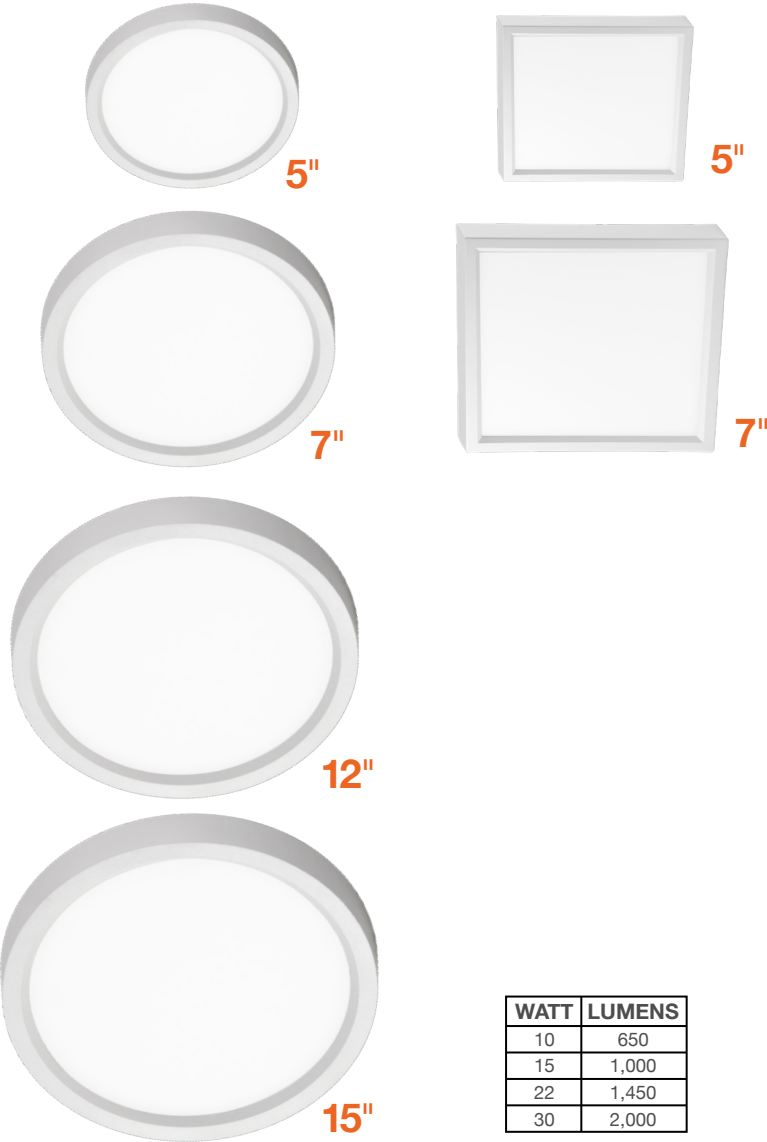

SlimLine Surface Mounts
120-277V 0-10V Dimmable

WATT	LUMENS
10	650
15	1,000
22	1,450
30	2,000

Detail Specifications:

- Finishes: White, Bronze, Black, Brushed Nickel
- IP Rating: Wet Location
- Beam Angle: 110°
- Chip: SMD 2835, R9 >50, CRI >90
- 3 Step MacAdam Ellipses
- Operating Temperature: -40° - 114° F
- Lens: Frosted, non-yellowing
- Average life (L70) of 50,000 hours