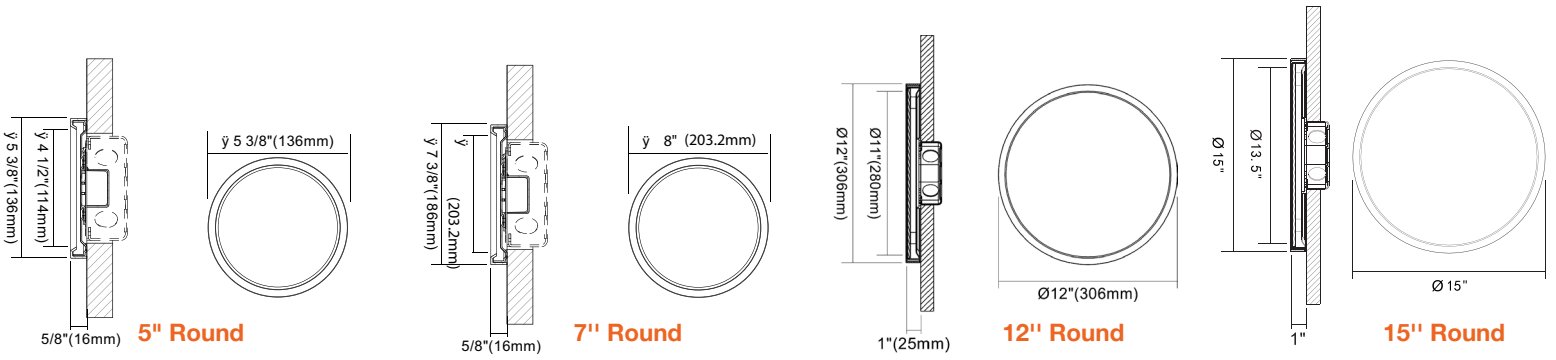

DIMENSIONS