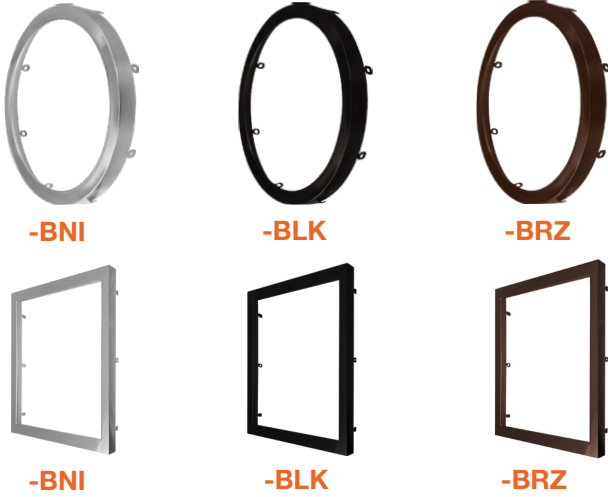

CLIP-ON TRIMS - 5" / 7" / 12"

ACCESSORIES

STM-JBX-6-WH
STM-JBX-6-BLK

FIXTURE, TRIM, & ACCESSORY

Trim Model	Description
SLDSKR-5-TRIM-BLK	Black 5" Round Trim
SLDSKR-5-TRIM-BRZ	Bronze 5" Round Trim
SLDSKR-5-TRIM-BNI	Brushed Nickel 5" Round Trim
SLDSKR-7-TRIM-BLK	Black 7" Round Trim
SLDSKR-7-TRIM-BRZ	Bronze 7" Round Trim
SLDSKR-7-TRIM-BNI	Brushed Nickel 7" Round Trim
SLDSKR-12-TRIM-BLK	Black 12" Round Trim
SLDSKR-12-TRIM-BRZ	Bronze 12" Round Trim
SLDSKR-12-TRIM-BNI	Brushed Nickel 12" Round Trim
SLDSKSQ-5-TRIM-BLK	Black 5" Square Trim
SLDSKSQ-5-TRIM-BRZ	Bronze 5" Square Trim
SLDSKSQ-5-TRIM-BNI	Brushed Nickel 5" Square Trim
SLDSKSQ-7-TRIM-BLK	Black 7" Square Trim
SLDSKSQ-7-TRIM-BRZ	Bronze 7" Square Trim
SLDSKSQ-7-TRIM-BNI	Brushed Nickel 7" Square Trim
SLDSKSQ-12-TRIM-BLK	Black 12" Square Trim
SLDSKSQ-12-TRIM-BRZ	Bronze 12" Square Trim
SLDSKSQ-12-TRIM-BNI	Brushed Nickel 12" Square Trim