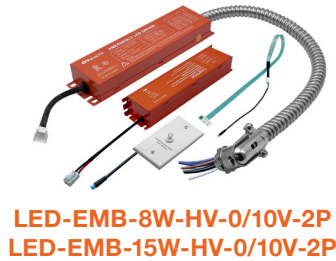

ACCESSORIES

STM-JBX-6-WH
STM-JBX-6-BLK

FIXTURE, TRIM, & ACCESSORY

Trim Model	Description
SLDSKR-5-TRIM-BLK	Black 5" Round Trim
SLDSKR-5-TRIM-BRZ	Bronze 5" Round Trim
SLDSKR-5-TRIM-BNI	Brushed Nickel 5" Round Trim
SLDSKR-7-TRIM-BLK	Black 7" Round Trim
SLDSKR-7-TRIM-BRZ	Bronze 7" Round Trim
SLDSKR-7-TRIM-BNI	Brushed Nickel 7" Round Trim
SLDSKR-12-TRIM-BLK	Black 12" Round Trim
SLDSKR-12-TRIM-BRZ	Bronze 12" Round Trim
SLDSKR-12-TRIM-BNI	Brushed Nickel 12" Round Trim
SLDSKSQ-5-TRIM-BLK	Black 5" Square Trim
SLDSKSQ-5-TRIM-BRZ	Bronze 5" Square Trim
SLDSKSQ-5-TRIM-BNI	Brushed Nickel 5" Square Trim
SLDSKSQ-7-TRIM-BLK	Black 7" Square Trim
SLDSKSQ-7-TRIM-BRZ	Bronze 7" Square Trim
SLDSKSQ-7-TRIM-BNI	Brushed Nickel 7" Square Trim
SLDSKSQ-12-TRIM-BLK	Black 12" Square Trim
SLDSKSQ-12-TRIM-BRZ	Bronze 12" Square Trim
SLDSKSQ-12-TRIM-BNI	Brushed Nickel 12" Square Trim

CLIPS

Accessory Model	Description
SLDSK-4CLIP	Recessed Can Converter for 5" fixtures
SLDSK-7-6CLIP	6" Recessed Can Converter for 7" fixtures
SLDSK-12-6CLIP	6" Recessed Can Converter for 12" fixtures

SURFACE MOUNTS

Accessory Model	Description
SLDSKR-7-EMB-UNV	Surface mount pancake EMB
SLDSKR-7-EMB-EMPTY-UNV	Empty surface mount pancake EMB
SLDSKR-12-EMB-UNV	Surface mount pancake EMB
SLDSKR-12-EMB-EMPTY-UNV	Empty surface mount pancake EMB
LED-EMB-8W-HV-0/10V-2P	For fixtures up to 15W
LED-EMB-15W-HV-0/10V-2P	For fixtures up to 22W

PENDANT STEM MOUNT

Accessory Model	Description
STM-JBX-6-WH	6' Stem Mount (Adjustable length) White Finish
STM-JBX-6-BLK	6' Stem Mount (Adjustable length) Black Finish

TESTED COMPATIBLE DIMMERS

Other dimmers may be compatible but have not been tested. Please contact us for more information.

Lutron	Leviton	Legrand	Cooper	
DVCL-153P	NTELV-300P	6633	DLV703	9530
DV-600PR	S-600P	6674	H703PTW	DAL03P
DVCL-153P	CT-600P	6672		
MACL-153MH	CTCL-153P	6613		
MRF2-6CL	TG-600P			
D-600P	TGCL-153P