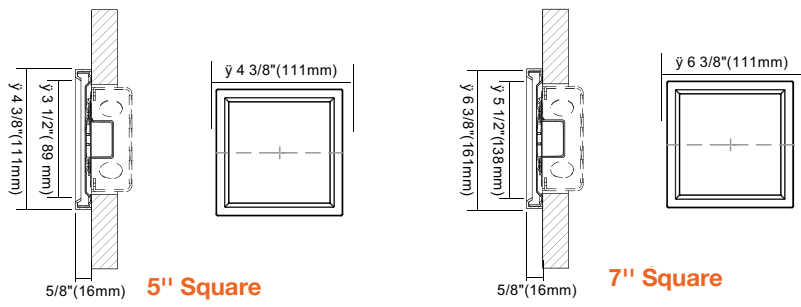

DIMENSIONS