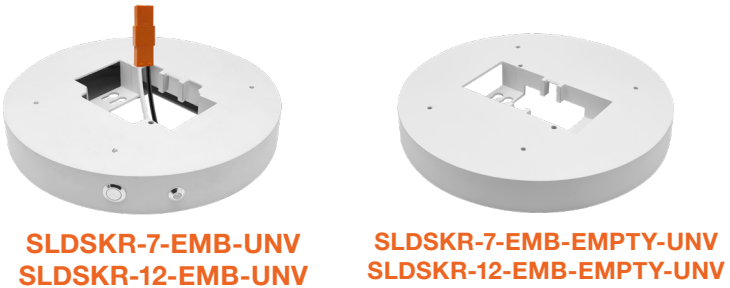

CLIP-ON TRIMS - 5" / 7" / 12"

ACCESSORIES

STM-JBX-6-WH
STM-JBX-6-BLK

FIXTURE, TRIM, & ACCESSORY

Trim Model	Description
SLDSKR-5-TRIM-BLK	Black 5" Round Trim
SLDSKR-5-TRIM-BRZ	Bronze 5" Round Trim
SLDSKR-5-TRIM-BNI	Brushed Nickel 5" Round Trim
SLDSKR-7-TRIM-BLK	Black 7" Round Trim
SLDSKR-7-TRIM-BRZ	Bronze 7" Round Trim
SLDSKR-7-TRIM-BNI	Brushed Nickel 7" Round Trim
SLDSKR-12-TRIM-BLK	Black 12" Round Trim
SLDSKR-12-TRIM-BRZ	Bronze 12" Round Trim
SLDSKR-12-TRIM-BNI	Brushed Nickel 12" Round Trim
SLDSKSQ-5-TRIM-BLK	Black 5" Square Trim
SLDSKSQ-5-TRIM-BRZ	Bronze 5" Square Trim
SLDSKSQ-5-TRIM-BNI	Brushed Nickel 5" Square Trim
SLDSKSQ-7-TRIM-BLK	Black 7" Square Trim
SLDSKSQ-7-TRIM-BRZ	Bronze 7" Square Trim
SLDSKSQ-7-TRIM-BNI	Brushed Nickel 7" Square Trim
SLDSKSQ-12-TRIM-BLK	Black 12" Square Trim
SLDSKSQ-12-TRIM-BRZ	Bronze 12" Square Trim
SLDSKSQ-12-TRIM-BNI	Brushed Nickel 12" Square Trim