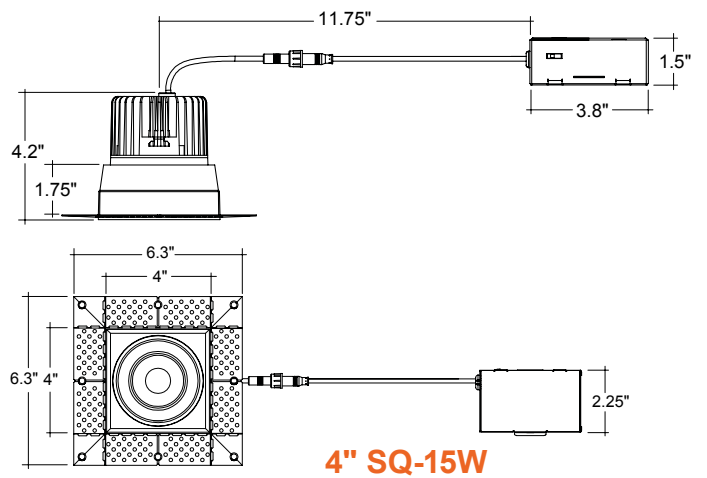

5-CCT Selectable

Round

Square

DIMENSIONS

Trimless-Line: Canless Downlights

5-CCT Selectable

CUNV-NC-ICAT-7H
Universal Pre-Mounting Plate
13 7/8" x 15 1/8"

CUNV-JBX-RI-XL
7" x 26"