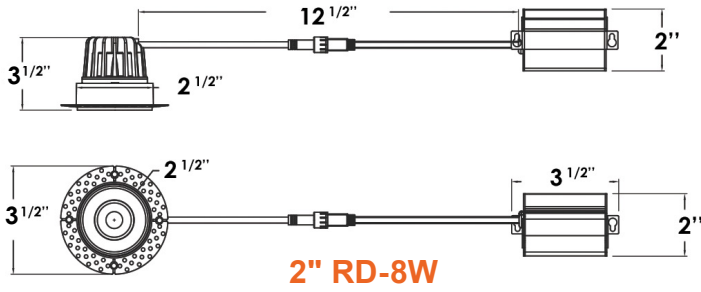

5-CCT Selectable

Round

Square

DIMENSIONS

Trimless-Line: Canless Downlights

5-CCT Selectable

CUNV-NC-ICAT-7H
Universal Pre-Mounting Plate
13 7/8" x 15 1/8"

CUNV-JBX-RI-XL
7" x 26"

CONSTRUCTION PLATES

Accessory	Description
CUNV-NC-ICAT-7H	1" 2"3" 3.5" 4" 5" 6" Universal Pre-Mounting New Construction Plate (Round fixtures only)
CUNV-JBX-RI-XL	Universal tough in plate Extra Long (Round fixtures only)
CUNV-NC-CAT-6SQ	1, 2, 3.5, 4, 5, 6" w/ hanging bars. (Square fixtures only)