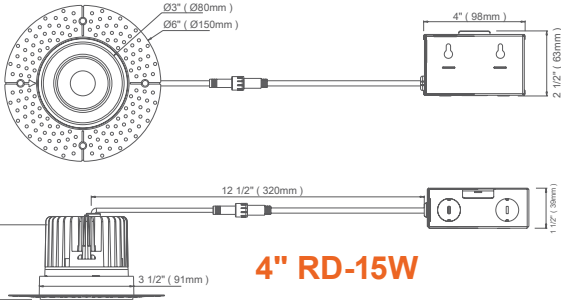

1. Only available in white

Optional Accessories (Order Separately)

New Construction Plates	Extension Cables	Emergency Backup ¹ (field install)	Optics
CUNV-NC-ICAT-7H Universal Plate with hanging bars (Round fixtures only)	JBX-EXT-6'-2PIN 6' Extension JBX-EXT-10'-2PIN 10' Extension JBX-EXT-12'-2PIN 12' Extension	LED-EMB-25W-HV -0/10V-2P Up to 24W fixtures	OPTIC-35X17-24D 2" 24 Degree Field Install Lens OPTIC-35X17-60D 2" 60 Degree Field Install Lens OPTIC-63X22-24D 4" 24 Degree Field Install Lens OPTIC-63X22-60D 4" 60 Degree Field Install Lens
CUNV-JBX-RI-XL Universal Rough In Plate Extra long (Round fixtures only)			
CUNV-NC-CAT-6SQ 1, 2, 3.5, 4, 5, 6" w/ hanging bars. (Square fixtures only)			

5-CCT Selectable

Round

Square

DIMENSIONS

Trimless-Line: Canless Downlights

5-CCT Selectable

CUNV-NC-ICAT-7H
Universal Pre-Mounting Plate
13 7/8" x 15 1/8"

CUNV-JBX-RI-XL
7" x 26"

CONSTRUCTION PLATES

Accessory	Description
CUNV-NC-ICAT-7H	1" 2"3" 3.5" 4" 5" 6" Universal Pre-Mounting New Construction Plate (Round fixtures only)
CUNV-JBX-RI-XL	Universal tough in plate Extra Long (Round fixtures only)
CUNV-NC-CAT-6SQ	1, 2, 3.5, 4, 5, 6" w/ hanging bars. (Square fixtures only)