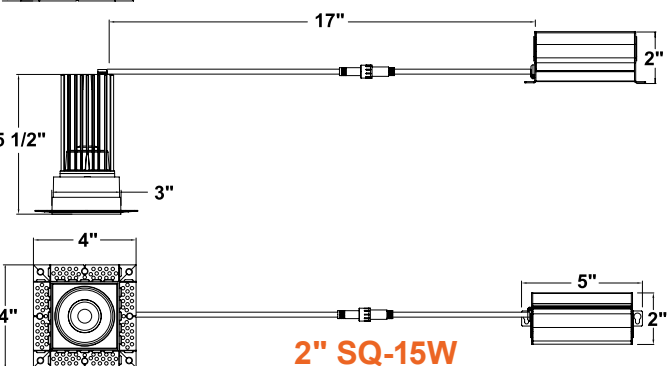

5-CCT Selectable

Round

Square

DIMENSIONS

Trimless-Line: Canless Downlights

5-CCT Selectable

CUNV-NC-ICAT-7H
Universal Pre-Mounting Plate
13 7/8" x 15 1/8"

CUNV-JBX-RI-XL
7" x 26"