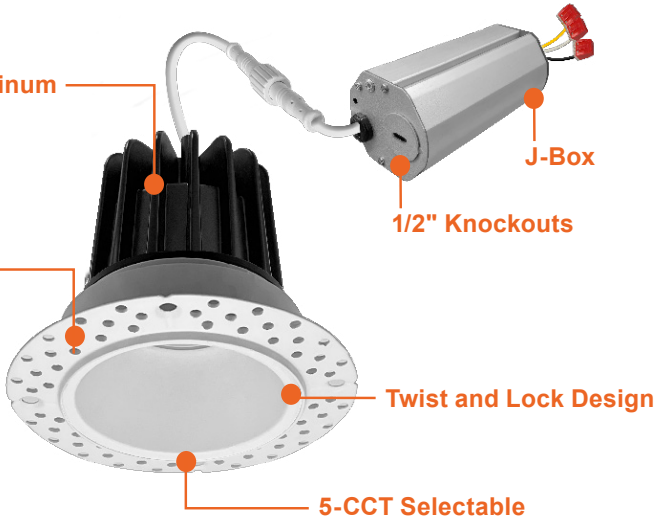

Trimless-Line: Canless Downlights

5-CCT Selectable

Detail Specification:

- Finish: White, Black
- Wet Location Rated
- Beam Angle: 38° standard, other options available
- Chip: COB Chip, R9 >50, CRI >90
- 2 Step MacAdam Ellipses
- Operating Temperature: -40° - 114° F
- Lens: Clear
- Average life (L70) of 50,000 hours

Series	Finish	Emergency	Beam Angle
LED-DLJBX-TML-2R-8W-5CCT	WH	(Blank)	(Blank)
2" Round 600Lm	White	White	38° Degree
LED-DLJBX-TML-2SQ-8W-5CCT	BLK	EMB	24D
2" Square 600Lm	Black	Emergency	24° Degree
LED-DLJBX-TML-2R-15W-5CCT		Backup	60D
2" Round 1,000Lm			60° Degree
LED-DLJBX-TML-2SQ-15W-5CCT			
2" Square 1,000Lm			
LED-DLJBX-TML-4R-15W-5CCT			
4" Round 1,000Lm			
LED-DLJBX-TML-4SQ-15W-5CCT ¹			
4" Square 1,000Lm			

1. Only available in white

Optional Accessories (Order Separately)

New Construction Plates	Extension Cables	Emergency Backup ¹ (field install)	Optics
CUNV-NC-ICAT-7H Universal Plate with hanging bars (Round fixtures only)	JBX-EXT-6'-2PIN 6' Extension JBX-EXT-10'-2PIN 10' Extension JBX-EXT-12'-2PIN 12' Extension	LED-EMB-25W-HV -0/10V-2P Up to 24W fixtures	OPTIC-35X17-24D 2" 24 Degree Field Install Lens OPTIC-35X17-60D 2" 60 Degree Field Install Lens OPTIC-63X22-24D 4" 24 Degree Field Install Lens OPTIC-63X22-60D 4" 60 Degree Field Install Lens
CUNV-JBX-RI-XL Universal Rough In Plate Extra long (Round fixtures only)			
CUNV-NC-CAT-6SQ 1, 2, 3.5, 4, 5, 6" w/ hanging bars. (Square fixtures only)			

1. Field installable. Lasts 90 minutes.

Specs and model numbers are subject to change with or without notice.

FEATURES

Diecast Aluminum Heatsink

Trimless Mud Frame

J-Box

1/2" Knockouts

Twist and Lock Design