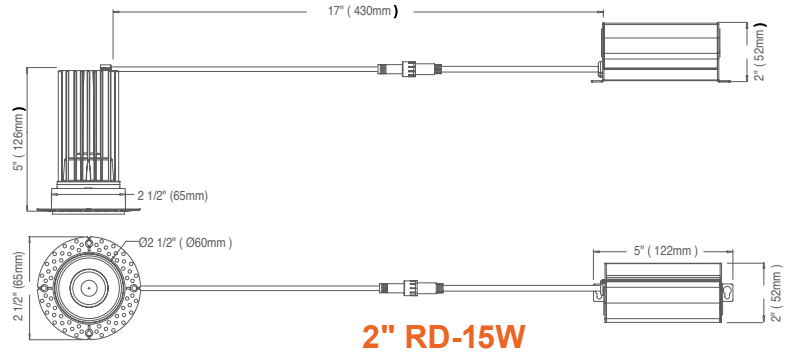

5-CCT Selectable

Round

Square

DIMENSIONS

Trimless-Line: Canless Downlights

5-CCT Selectable

CUNV-NC-ICAT-7H
Universal Pre-Mounting Plate
13 7/8" x 15 1/8"

CUNV-JBX-RI-XL
7" x 26"

CONSTRUCTION PLATES

Accessory	Description
CUNV-NC-ICAT-7H	1" 2"3" 3.5" 4" 5" 6" Universal Pre-Mounting New Construction Plate (Round fixtures only)
CUNV-JBX-RI-XL	Universal tough in plate Extra Long (Round fixtures only)
CUNV-NC-CAT-6SQ	1, 2, 3.5, 4, 5, 6" w/ hanging bars. (Square fixtures only)