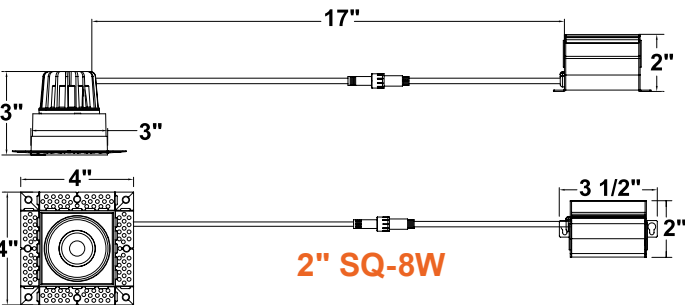

5-CCT Selectable

Round

Square

DIMENSIONS

Trimless-Line: Canless Downlights

5-CCT Selectable

CUNV-NC-ICAT-7H
Universal Pre-Mounting Plate
13 7/8" x 15 1/8"

CUNV-JBX-RI-XL
7" x 26"