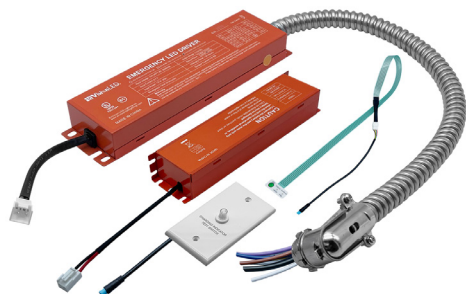

LED-EMB-25W-HV-0/10V-2P

Model	Voltage	Watts	Lumens	Color	CRI
LED-DLJBX-TML-2R-8W-5CCT-WH	120V	8w	600	27/30/35/40/50K	>90
LED-DLJBX-TML-2R-8W-5CCT-BLK	120V	8w	600	27/30/35/40/50K	>90
LED-DLJBX-TML-2R-15W-5CCT-WH	120V	15w	1000	27/30/35/40/50K	>90
LED-DLJBX-TML-2R-15W-5CCT-BLK	120V	15w	1000	27/30/35/40/50K	>90
LED-DLJBX-TML-4R-15W-5CCT-WH	120V	15w	1000	27/30/35/40/50K	>90
LED-DLJBX-TML-4R-15W-5CCT-BLK	120V	15w	1000	27/30/35/40/50K	>90
LED-DLJBX-TML-2SQ-8W-5CCT-WH	120V	8w	600	27/30/35/40/50K	>90
LED-DLJBX-TML-2SQ-8W-5CCT-BLK	120V	8w	600	27/30/35/40/50K	>90
LED-DLJBX-TML-2SQ-15W-5CCT-WH	120V	15w	1000	27/30/35/40/50K	>90
LED-DLJBX-TML-2SQ-15W-5CCT-BLK	120V	15w	1000	27/30/35/40/50K	>90
LED-DLJBX-TML-4SQ-15W-5CCT-WH	120V	15w	1000	27/30/35/40/50K	>90

CONSTRUCTION PLATES

Accessory	Description
CUNV-NC-ICAT-7H	1" 2"3" 3.5" 4" 5" 6" Universal Pre-Mounting New Construction Plate (Round fixtures only)
CUNV-JBX-RI-XL	Universal tough in plate Extra Long (Round fixtures only)
CUNV-NC-CAT-6SQ	1, 2, 3.5, 4, 5, 6" w/ hanging bars. (Square fixtures only)

EXTENSION CABLE

Accessory	Description
JBX-EXT-6'-2PIN	6" Extension Cable
JBX-EXT-10'-2PIN	10" Extension Cable
JBX-EXT-12'-2PIN	12" Extension Cable

EMERGENCY BACKUP

Accessory	Description
LED-EMB-25W-HV-0/10V-2P	Up to 24W fixtures

OPTICS

Accessory	Description
OPTIC-35X17-24D	2" 24 Degree Field Install Lens
OPTIC-35X17-60D	2" 60 Degree Field Install Lens
OPTIC-63X22-24D	4" 24 Degree Field Install Lens
OPTIC-63X22-6	4" 60 Degree Field Install Lens

TESTED COMPATIBLE DIMMERS

Other dimmers may be compatible but have not been tested. Please contact us for more information.

TRIAC/ELV Dimmers

Lutron	Leviton	Legrand	Cooper
AYCL-153P	6633	ADTP703TU	9540
DV-600PR	6674	H703PTW	DAL06P
DVCL-153P	6602		
MACL-153MH	IPL06		
MRF2-6CL			
D-600P			
NTELV-300P			
S-600P			
CT-600P			
CTCL-153P			
TG-600P			
TCCL-153P			
L-153P			

0-10V Dimmers

Lutron	Leviton	Wattstopper	Lightolier
DVTV	Illumitech - IP7	DCLV1	ZP600FAM120
NFTV			SR1200ZTUNV
NFTTV