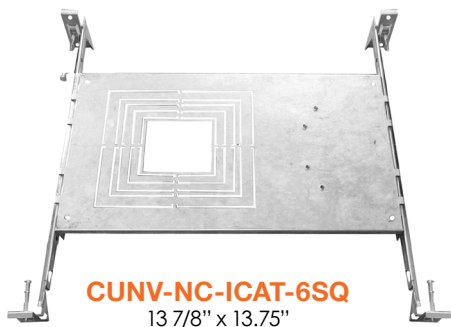

5-CCT Selectable

Round

Square

DIMENSIONS

Trimless-Line: Canless Downlights

5-CCT Selectable

CUNV-NC-ICAT-7H
Universal Pre-Mounting Plate
13 7/8" x 15 1/8"

CUNV-JBX-RI-XL
7" x 26"