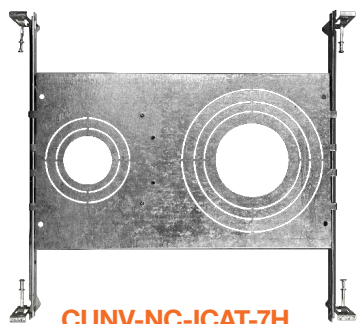

5-CCT Selectable

Round

Square

DIMENSIONS

Trimless-Line: Canless Downlights

5-CCT Selectable

CUNV-NC-ICAT-7H
Universal Pre-Mounting Plate
13 7/8" x 15 1/8"

CUNV-JBX-RI-XL
7" x 26"