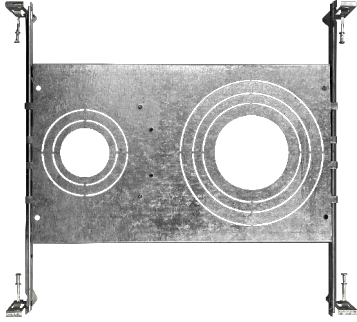

ACCESSORIES

CUNV-NC-ICAT-7H
Universal Pre-Mounting Plate
13 7/8" x 15 1/8"