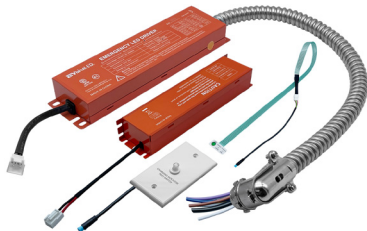

LED-EMB-25W-HV-0/10V-2P

Model	Voltage	Watts	Lumens	Color	CRI
LED-DLJBX-ADJ-4-12W-5CCT-WH-R	120V	12w	750	27/30/35/40/50K	>90
LED-DLJBX-ADJ-4-12W-5CCT-BLK-R	120V	12w	750	27/30/35/40/50K	>90
LED-DLJBX-ADJ-4-12W-5CCT-BN-R	120V	12w	750	27/30/35/40/50K	>90
LED-DLJBX-ADJ-4-12W-3WD-WH-R	120V	12w	750	30-->18k	>90
LED-DLJBX-ADJ-4-18W-5CCT-BLK-R	120V	18w	1,500	27/30/35/40/50K	>90
LED-DLJBX-ADJ-4-18W-5CCT-WH-R	120V	18w	1,500	27/30/35/40/50K	>90

CONSTRUCTION PLATES

Accessory	Description
CUNV-NC-ICAT-7H	1" 2"3" 3.5" 4" 5" 6" Universal Pre-Mounting New Construction Plate
CUNV-JBX-RI-XL	Universal tough in plate (Extra Long)

EXTENSION CABLE

Accessory	Description
JBX-EXT-6'-2PIN	6" Extension Cable
JBX-EXT-10'-2PIN	10" Extension Cable
JBX-EXT-12'-2PIN	12" Extension Cable

EMERGENCY BACKUP

Accessory	Description
LED-EMB-25W-HV-0/10V-2P	Up to 24W fixtures

OPTICS

Accessory	Description
OPTIC-75X24-24D	24 Degree Field Install Lens
OPTIC-75X24-60D	60 Degree Field Install Lens

TESTED COMPATIBLE DIMMERS

Other dimmers may be compatible but have not been tested. Please contact us for more information.

TRIAC/ELV Dimmers

Lutron	Leviton	Legrand	Cooper
AYCL-153P	6633	ADTP703TU	9540
DV-600PR	6674	H703PTW	DAL06P
DVCL-153P	6602		
MACL-153MH	IPL06		
MRF2-6CL			
D-600P			
NTELV-300P			
S-600P			
CT-600P			
CTCL-153P			
TG-600P			
TCCL-153P			
L-153P			

Specs and model numbers are subject to change with or without notice.