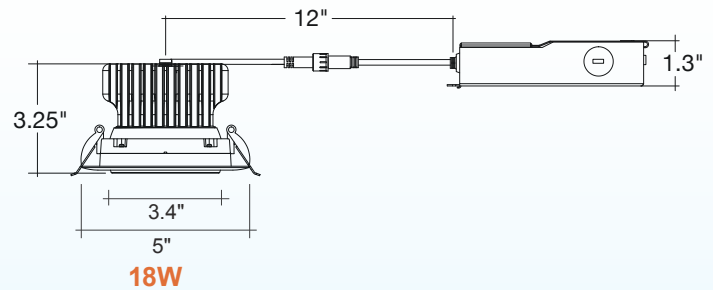

Specs and model numbers are subject to change with or without notice.