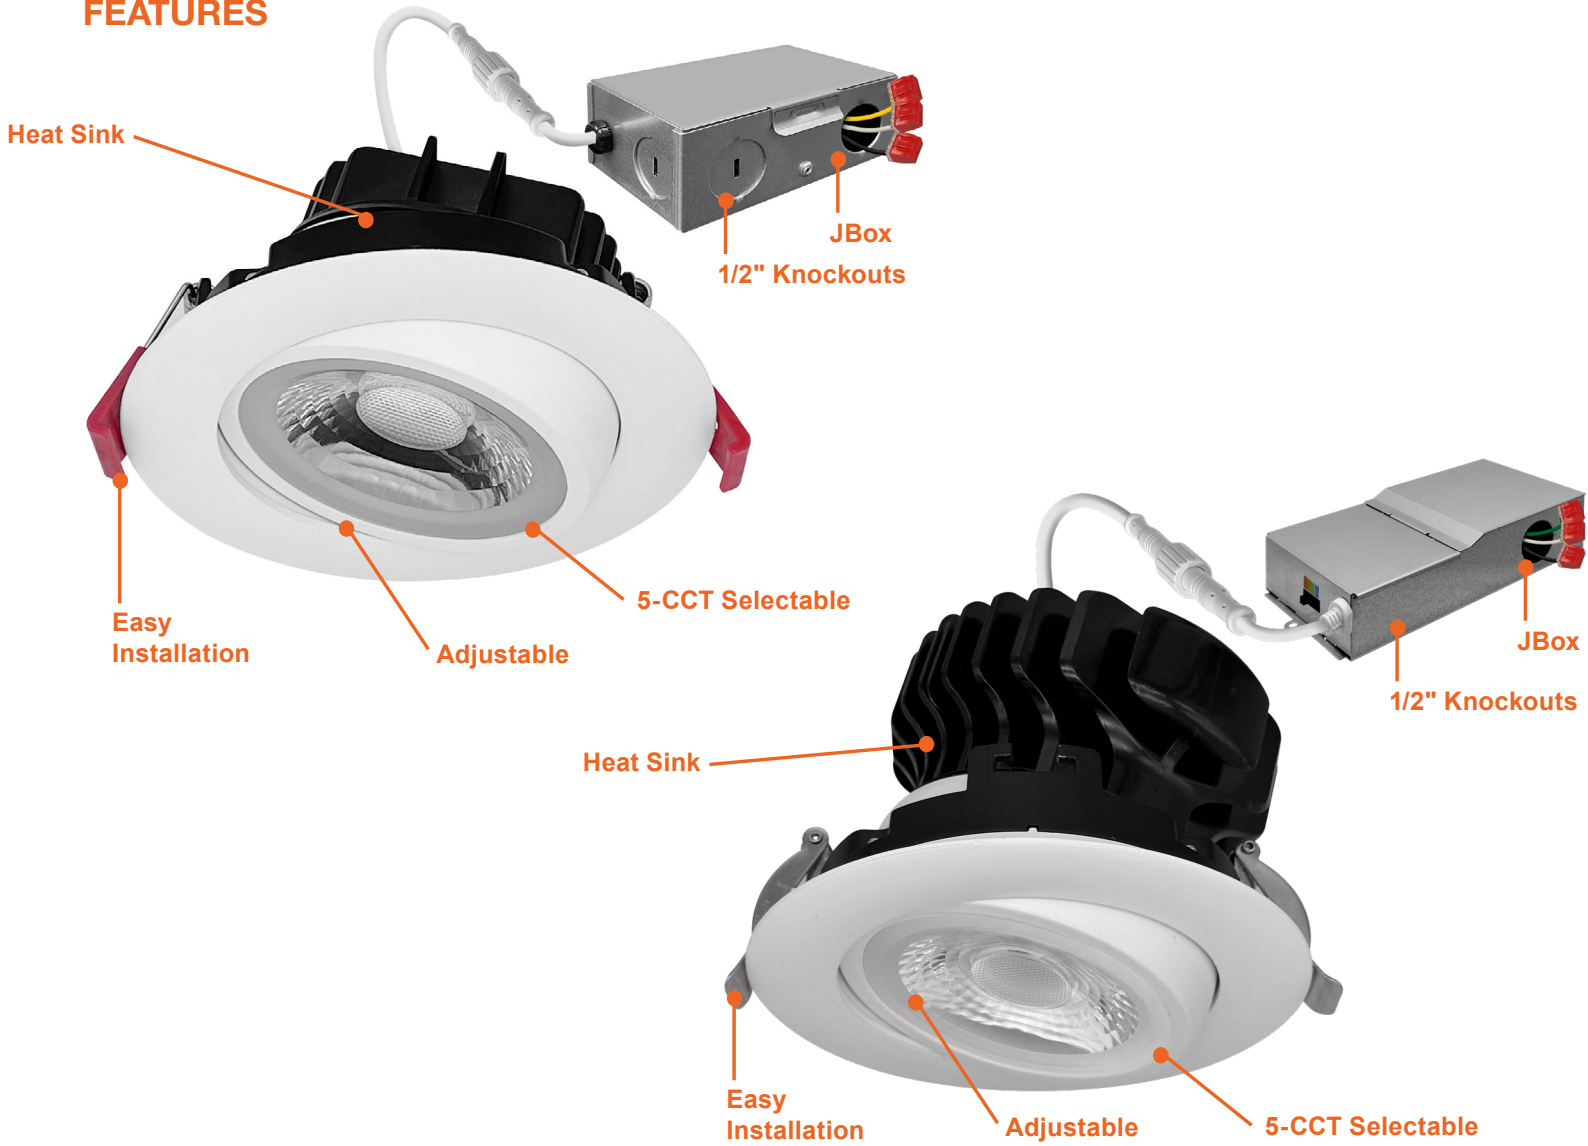

FEATURES

DIMENSIONS