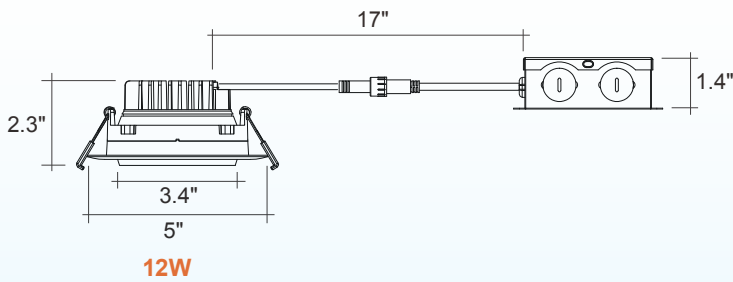

Specs and model numbers are subject to change with or without notice.