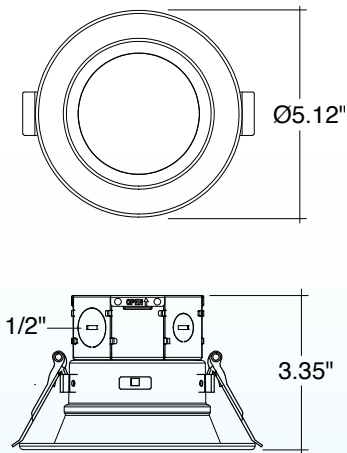

1. Field installable. Lasts 90 minutes.

Specs and model numbers are subject to change with or without notice.

FEATURES

MEASUREMENTS

4 inch

5/6 inch

ACCESSORIES

-BLK

-BZ

-WH

-BN

CUNV-NC-ICAT-7H
Universal Pre-Mounting Plate
13 7/8" x 15 1/8"

C4-JBX-RI
4" Rough In Plate
6 1/2" x 13 1/4"

C6-JBX-RI
6" Rough In Plate
8 1/2" x 17 1/4"

CUNV-JBX-RI-XL

TRIMS