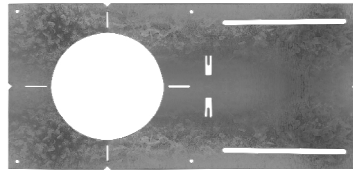

-BZ

-WH

-BN

CUNV-NC-ICAT-7H
Universal Pre-Mounting Plate
13 7/8" x 15 1/8"

C4-JBX-RI
4" Rough In Plate
6 1/2" x 13 1/4"

C6-JBX-RI
6" Rough In Plate
8 1/2" x 17 1/4"

CUNV-JBX-RI-XL

TRIMS