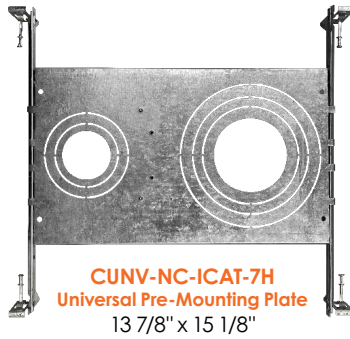

-BZ

-WH

-BN

CUNV-NC-ICAT-7H
Universal Pre-Mounting Plate
13 7/8" x 15 1/8"

C4-JBX-RI
4" Rough In Plate
6 1/2" x 13 1/4"

C6-JBX-RI
6" Rough In Plate
8 1/2" x 17 1/4"

CUNV-JBX-RI-XL

TRIMS