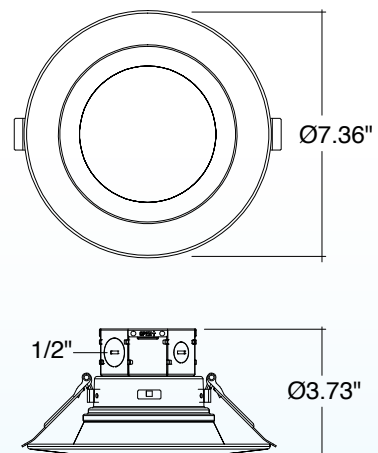

1. Field installable. Lasts 90 minutes.

Specs and model numbers are subject to change with or without notice.

FEATURES

MEASUREMENTS

4 inch

5/6 inch

ACCESSORIES

-BLK

-BZ

-WH

-BN

CUNV-NC-ICAT-7H
Universal Pre-Mounting Plate
13 7/8" x 15 1/8"

C4-JBX-RI
4" Rough In Plate
6 1/2" x 13 1/4"

C6-JBX-RI
6" Rough In Plate
8 1/2" x 17 1/4"

CUNV-JBX-RI-XL

TRIMS