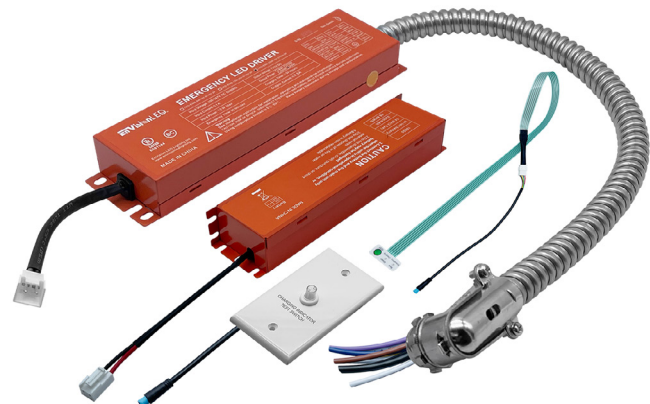

LED-EMB-15W-HV-0/10V-2P
LED-EMB-25W-HV-0/10V-2P