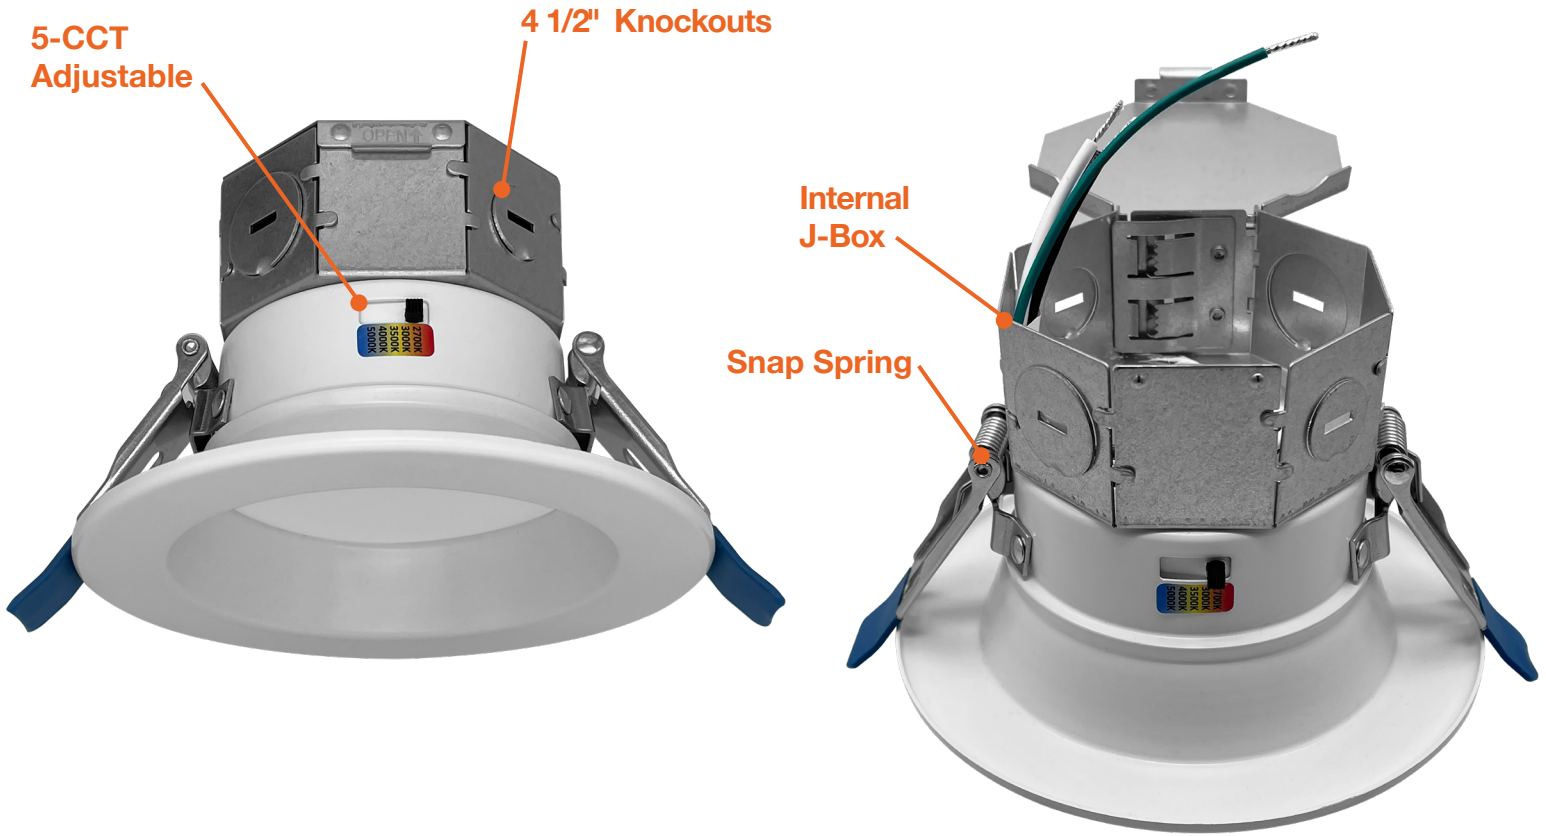

4" & 6" LED J-Box Downlight Canless Series

Detail Specifications:

- Finish: White Smooth Standard
- Black, Bronze, Brushed Nickel (Smooth & Baffle options)
- Wet Location Rated
- Beam Angle: 100°
- Chip: SMD 2835, R9 >50, CRI >90
- 3 Step MacAdam Ellipses
- Operating Temperature: -40° - 114° F
- Lens: Frosted PC, non-yellowing
- Average life (L70) of 50,000 hours

Driver Options:

- Voltage: 120V
- Triac Dimmable Down to 5%
- Built in 2.5Kv Surge Protector
- Flicker Free

Mounting & Installations:

- Cut Out Dimensions:
 - 4": 4-1/4"
 - 6": 6-1/4"
- Optional new construction plate available
- This fixture does not fit into a recessed can
- No housing needed in remodel applications, tension clips mount into 1/2" to 1.5" thick ceiling
- Can be removed from below the ceiling for service or replacement
- Pre-wired junction box with circuit wiring built in (3 in / 3 out)

1. Field installable. Lasts 90 minutes.

Specs and model numbers are subject to change with or without notice.

FEATURES

MEASUREMENTS

4 inch

5/6 inch

ACCESSORIES

-BLK