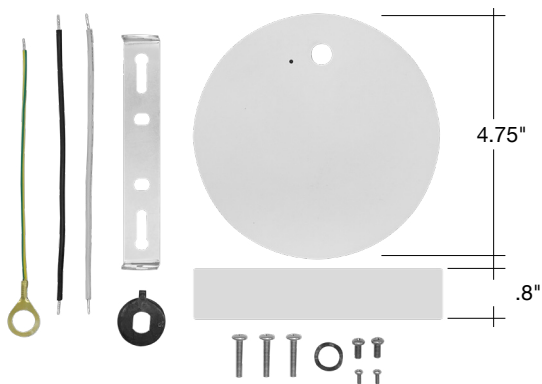

Certifications:

- ETL Listed for USA and CA
- 5 Year Limited Warranty
- FCC CFR 47, GCC Part 15, Subpart B:2017
- IC Rated and ASTM-E283 Air-Tight
- Complies with UL 263, ASTM E119, CAN ULC S101

Series	Beam Angles	Finish	Mounting	Optional Accessories (Order Separately)	
LED-ATH-10W-5CCT 10W • 1,000lm	30D ¹	WH	(Blank)	Optic Lens	Surface Mount
LED-ATH-20W-5CCT 20W • 2,000lm	30°	White	H-Type Track	ATH-10W-24D	ATH-SM
LED-ATH-30W-5CCT 30W • 3,000lm	36D ¹	BLK	SM	ATH-10W-60D	Surface Mount
	36°	Black	Surface Mount	ATH-20W-24D	
	24D			ATH-20W-60D	
	24°			ATH-20W-60D	
	60D			ATH-30W-24D	
	60°			ATH-30W-60D	
				ATH-30W-60D	

1. • 30D standard on 10W.
• 36D standard on 20W & 30W.
• 24D & 60D available for all sizes

Specs and model numbers are subject to change with or without notice.

FEATURES

ACCESSORIES

LENS

ATH-SM

QUICK SHIP MODELS

Model	Voltage	Watts	Lumens	Color	CRI
LED-ATH-10W-5CCT-30D-WH	120V	10w	1000	27/30/35/40/50K	>90
LED-ATH-10W-5CCT-30D-BLK	120V	10w	1000	27/30/35/40/50K	>90
LED-ATH-20W-5CCT-36D-WH	120V	20w	2000	27/30/35/40/50K	>90
LED-ATH-20W-5CCT-36D-BLK	120V	20w	2000	27/30/35/40/50K	>90
LED-ATH-30W-5CCT-36D-WH	120V	30w	3000	27/30/35/40/50K	>90
LED-ATH-30W-5CCT-36D-BLK	120V	30w	3000	27/30/35/40/50K	>90

OPTIC LENS

Model	Description
ATH-10W-24D	Track Heads: ACRY-Line 24D Optic
ATH-10W-60D	Track Heads: ACRY-Line 60D Optic
ATH-20W-24D	Track Heads: ACRY-Line 24D Optic
ATH-20W-60D	Track Heads: ACRY-Line 60D Optic
ATH-30W-24D	Track Heads: ACRY-Line 24D Optic
ATH-30W-60D	Track Heads: ACRY-Line 60D Optic