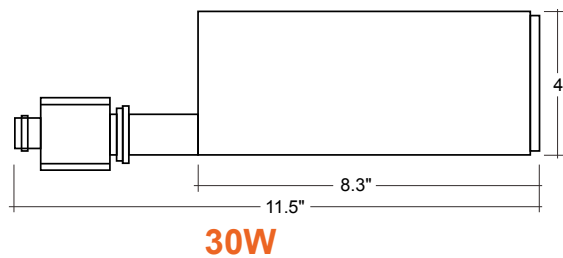

Certifications:

- ETL Listed for USA and CA
- 5 Year Limited Warranty
- FCC CFR 47, GCC Part 15, Subpart B:2017
- IC Rated and ASTM-E283 Air-Tight
- Complies with UL 263, ASTM E119, CAN ULC S101

Series	Beam Angles	Finish	Mounting	Optional Accessories (Order Separately)	
LED-ATH-10W-5CCT 10W • 1,000lm	30D ¹	WH	(Blank)	Optic Lens	Surface Mount
LED-ATH-20W-5CCT 20W • 2,000lm	30°	White	H-Type Track	ATH-10W-24D	ATH-SM
LED-ATH-30W-5CCT 30W • 3,000lm	36D ¹	BLK	SM	ATH-10W-60D	Surface Mount
	36°	Black	Surface Mount	ATH-20W-24D	
	24D			ATH-20W-60D	
	24°			ATH-20W-60D	
	60D			ATH-30W-24D	
	60°			ATH-30W-60D	
				ATH-30W-60D	

1. • 30D standard on 10W.
• 36D standard on 20W & 30W.
• 24D & 60D available for all sizes

Specs and model numbers are subject to change with or without notice.

FEATURES

ACCESSORIES

LENS

ATH-SM

QUICK SHIP MODELS