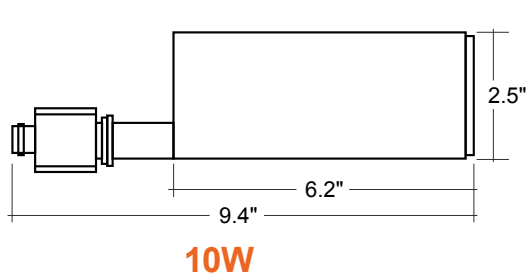

Certifications:

- ETL Listed for USA and CA
- 5 Year Limited Warranty
- FCC CFR 47, GCC Part 15, Subpart B:2017
- IC Rated and ASTM-E283 Air-Tight
- Complies with UL 263, ASTM E119, CAN ULC S101

Series	Beam Angles	Finish	Mounting	Optional Accessories (Order Separately)	
LED-ATH-10W-5CCT 10W • 1,000lm	30D ¹	WH	(Blank)	Optic Lens	Surface Mount
LED-ATH-20W-5CCT 20W • 2,000lm	30°	White	H-Type Track	ATH-10W-24D	ATH-SM
LED-ATH-30W-5CCT 30W • 3,000lm	36D ¹	BLK	SM	ATH-10W-60D	Surface Mount
	36°	Black	Surface Mount	ATH-20W-24D	
	24D			ATH-20W-60D	
	24°			ATH-20W-60D	
	60D			ATH-30W-24D	
	60°			ATH-30W-60D	
				ATH-30W-60D	

1. • 30D standard on 10W.
• 36D standard on 20W & 30W.
• 24D & 60D available for all sizes

Specs and model numbers are subject to change with or without notice.

FEATURES

ACCESSORIES

LENS

ATH-SM

QUICK SHIP MODELS