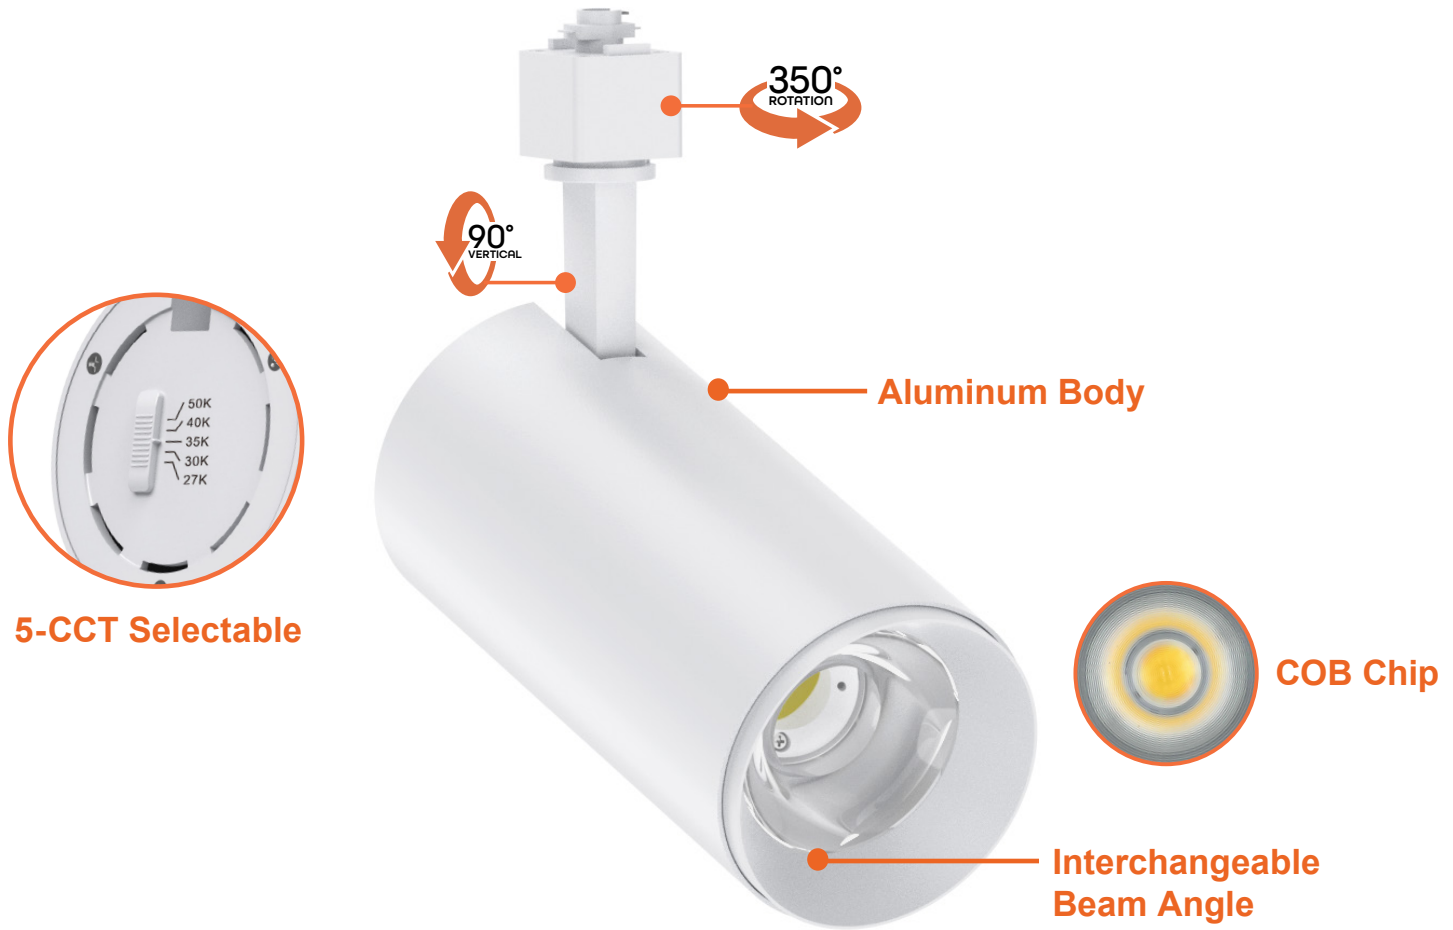

ARCY-Line: Track Heads

COB 5-CCT Selectable

Detail Specifications:

- Finish: White, Black
- Damp Location Rated
- Chip: High Lumen COB, R9 >50, CRI >90
- 2 Step MacAdam Ellipses
- Operating Temperature: -40° - 114° F
- Lens: PMMA Clear Lens
- Average life (L70) of 50,000 hours

Driver Options:

- Voltage: 120V
- Triac Dimmable Down to 5%
- THD: <20% (+/-5% tolerance), PF >0.9, 50/60Hz
- Built in 2.5Kv Surge Protector
- Flicker Free

Mounting & Installation:

- Compatible with H-Type single circuit track system
- Surface mount accessory option available for 3/40 J-Box

Certifications:

- ETL Listed for USA and CA
- 5 Year Limited Warranty
- FCC CFR 47, GCC Part 15, Subpart B:2017
- IC Rated and ASTM-E283 Air-Tight
- Complies with UL 263, ASTM E119, CAN ULC S101

Series	Beam Angles	Finish	Mounting	Optional Accessories (Order Separately)	
LED-ATH-10W-5CCT 10W • 1,000lm	30D ¹	WH	(Blank)	Optic Lens	Surface Mount
LED-ATH-20W-5CCT 20W • 2,000lm	30°	White	H-Type Track	ATH-10W-24D	ATH-SM
LED-ATH-30W-5CCT 30W • 3,000lm	36D ¹	BLK	SM	ATH-10W-60D	Surface Mount
	36°	Black	Surface Mount	ATH-20W-24D	
	24D			ATH-20W-60D	
	24°			ATH-20W-60D	
	60D			ATH-30W-24D	
	60°			ATH-30W-60D	
				ATH-30W-60D	

1. • 30D standard on 10W.
• 36D standard on 20W & 30W.
• 24D & 60D available for all sizes

Specs and model numbers are subject to change with or without notice.

FEATURES

ACCESSORIES

LENS

ATH-SM

QUICK SHIP MODELS