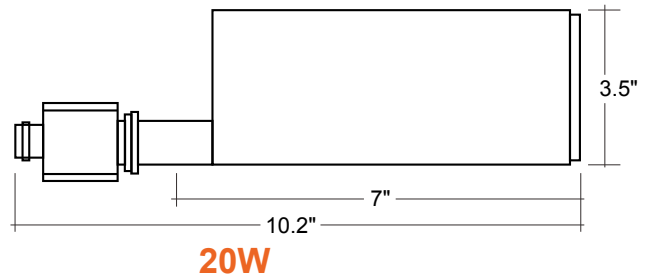

Certifications:

- ETL Listed for USA and CA
- 5 Year Limited Warranty
- FCC CFR 47, GCC Part 15, Subpart B:2017
- IC Rated and ASTM-E283 Air-Tight
- Complies with UL 263, ASTM E119, CAN ULC S101

Series	Beam Angles	Finish	Mounting	Optional Accessories (Order Separately)	
LED-ATH-10W-5CCT 10W • 1,000lm	30D ¹	WH	(Blank)	Optic Lens	Surface Mount
LED-ATH-20W-5CCT 20W • 2,000lm	30°	White	H-Type Track	ATH-10W-24D	ATH-SM
LED-ATH-30W-5CCT 30W • 3,000lm	36D ¹	BLK	SM	ATH-10W-60D	Surface Mount
	36°	Black	Surface Mount	ATH-20W-24D	
	24D			ATH-20W-60D	
	24°			ATH-20W-60D	
	60D			ATH-30W-24D	
	60°			ATH-30W-60D	
				ATH-30W-60D	

1. • 30D standard on 10W.
• 36D standard on 20W & 30W.
• 24D & 60D available for all sizes

Specs and model numbers are subject to change with or without notice.

FEATURES

ACCESSORIES

LENS

ATH-SM

QUICK SHIP MODELS