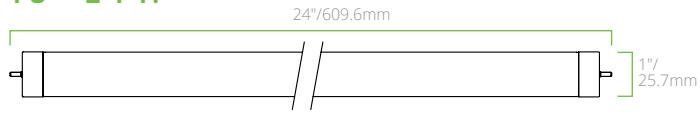

PRODUCT DIMENSIONS

T8 - 2 FT.