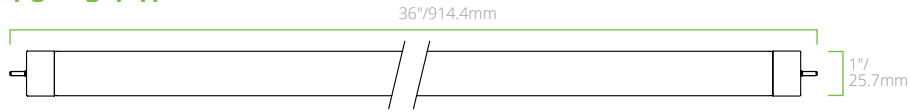

PRODUCT DIMENSIONS

T8 - 2 FT.

T8 - 3 FT.

T8 - 4 FT.

U-BEND - 1 5/8" LEG SPACING

U-BEND - 6" LEG SPACING