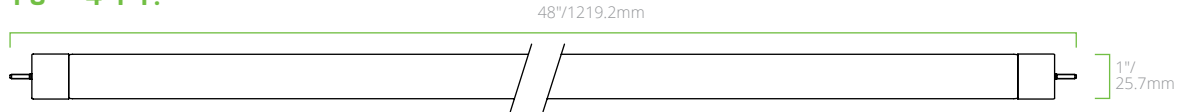

PRODUCT DIMENSIONS

T8 - 2 FT.

T8 - 3 FT.

T8 - 4 FT.

U-BEND - 1 5/8" LEG SPACING

U-BEND - 6" LEG SPACING