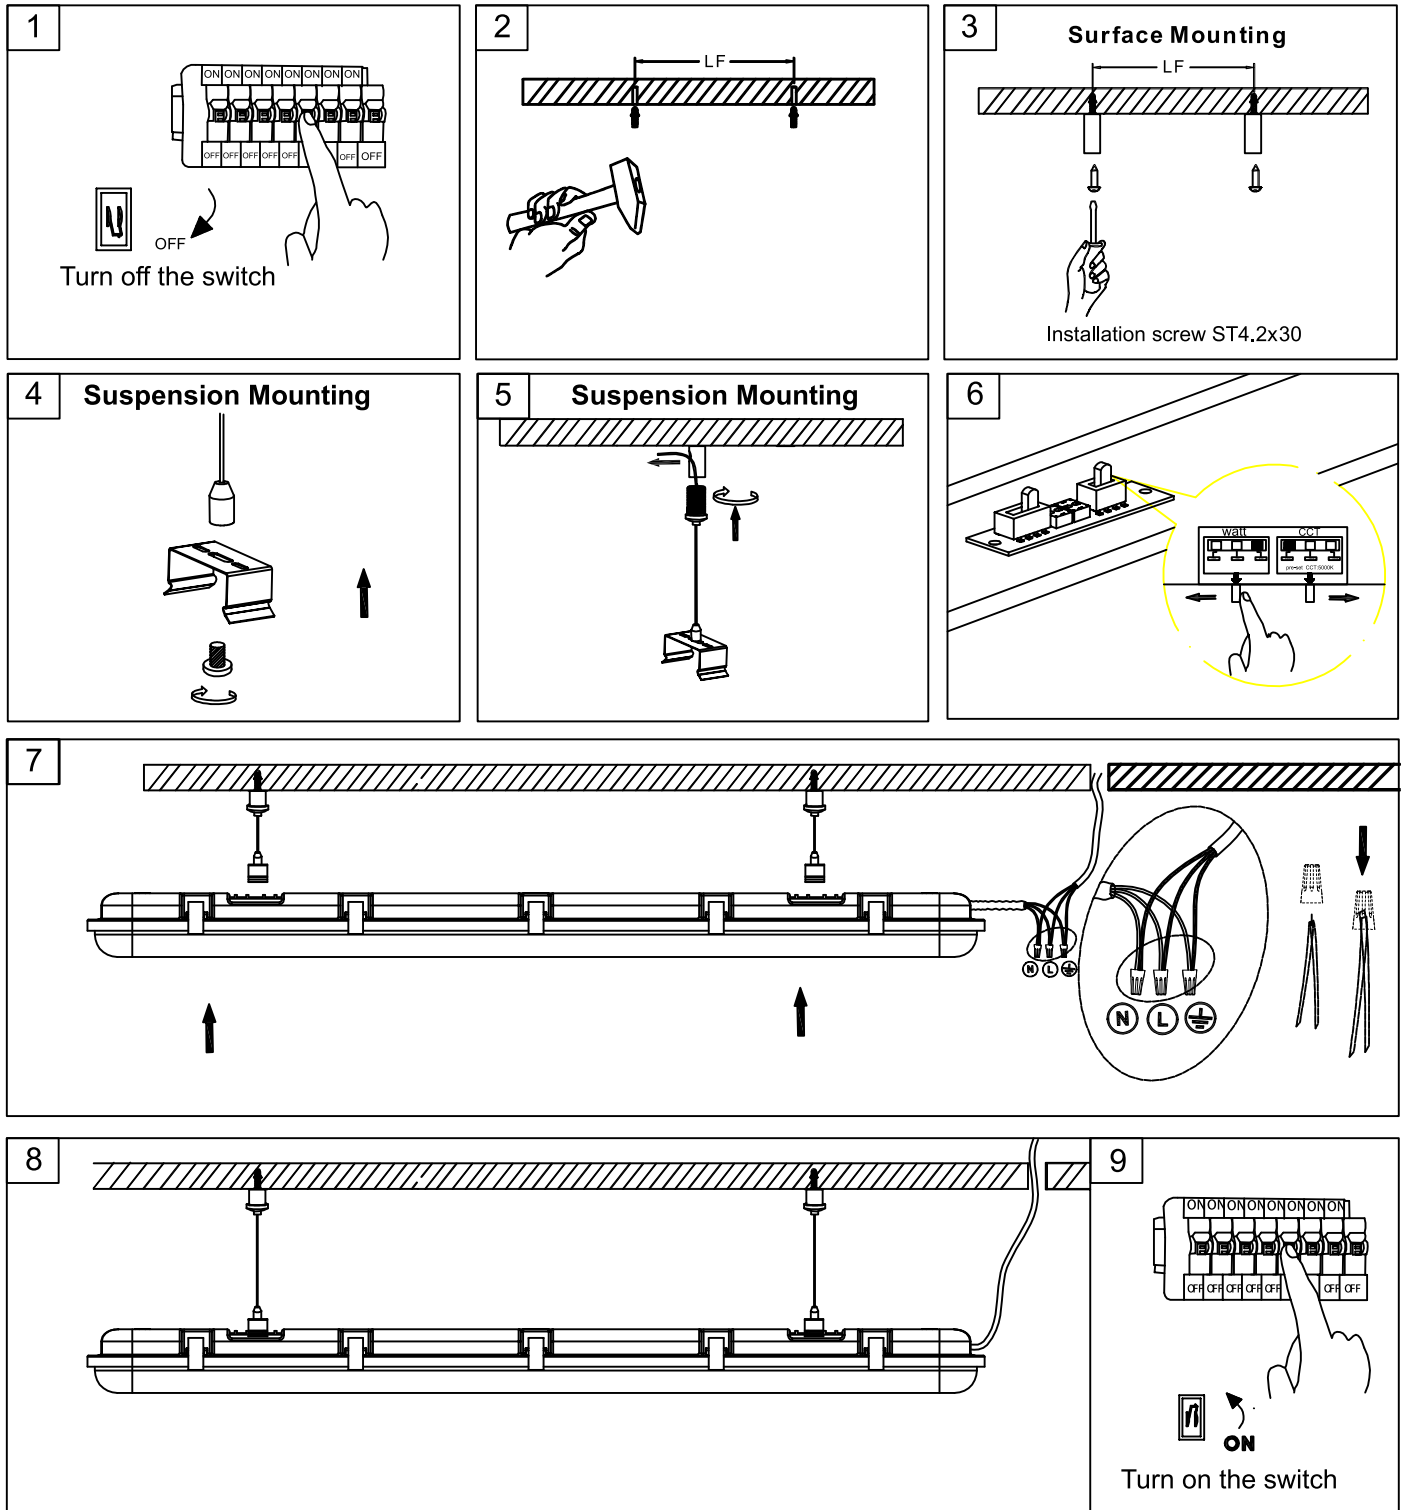

LED VAPOR TIGHT

Installation Manual

Model No.:LED-VPT-2FT-3M25-CTRI, LED-VPT-4FT-3M50-CTRI, LED-VPT-4FT-3M80-CTRI, LED-VPT-8FT-3M100-CTRI

Safety Notice

1. Please check and ensure the products have not in damage before use, if there any breakage please do not install and use.
2. Please keep the kids far away from the product and don't let them touch any live parts.
3. Please keep packing materials far away from kids when playing, to prevent kids careless putting packing material on their head or directly inhaling, swallowing, causing suffocation.
4. The installation of the product must be certified by professional electrician.
5. Forbid covering anything on product.
6. To ensure that the power cord has enough length and do not be subjected to tension or tangential force, avoid too much tension and power cord ties when mounting connection of light fittings.
7. To protect the eyes from LED light damage please avoid long time looking straight into the LED light-emitting surface.
8. Please be sure power is off before clean light fitting, use dry cloth to clean.