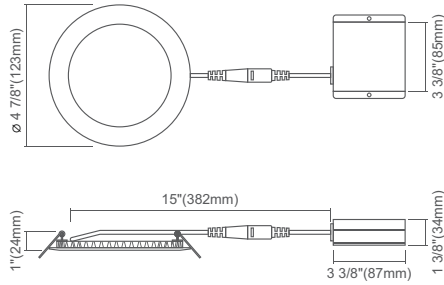

LED - SL - PNL - Size/Shape/Watts - **TRI** - Driver - Trims* - Control - EMB - Warranty

1 Product	2 Size/Shape/Watts	3 Color	4 Driver	5 Trims*	6 Control	7 EMB	8 Warranty
LED-SL-PNL Non-Adjustable	4R-11W 4" Round, 11W (750lm) 4SQ-11W 4" Square, 11W (750lm) 6R-14W 6" Round, 14W (1000lm) 6SQ-14W 6" Square, 14W (1000lm) 8R-18W 8" Round, 18W (1200lm) 10R-22W 10" Round, 22W (1600lm)	TRI Variable 30K / 40K / 50K	(Blank) 120V 0/10V 0-10V Dim (120V-277V)	WHT White (incl.) BLK Black BZ Bronze BN Brushed Nickel	(Blank) None SWF Wi-Fi Controller	(Blank) None EMB Emergency Backup	(Blank) 5 Year 10YR (incl.)

*Trims only available for 4" and 6" fixtures

Specs and model numbers are subject to change with or without notice

FEATURES

INSTALLATION

The slim panel LED redefines recessed downlight installations. The narrow design and remote driver box with the panel LED can be installed in confined, hard to reach spaces such as closets, bathrooms, hallways, stairwells, outside soffits and other areas that would have been nearly impossible with traditional recessed housings.

DIMENSIONS

4" Round

Cut Out: Ø4 1/4" (108mm)

4" Square

Cut Out: Ø4 1/4" (108mm)

6" Round

Cut Out: Ø6 1/4" (158mm)

6" Square

Cut Out: Ø6 1/4" (158mm)

8" Round

10" Round

HOLE CUT SIZE	
4 inch round, 4 inch square	Ø4-1/4" (108mm)
6 inch round, 6 inch square	Ø6-1/4" (158mm)
8 inch round	Ø8-1/4" (210mm)
10 inch round	Ø11" (280mm)

CLIP-ON TRIMS