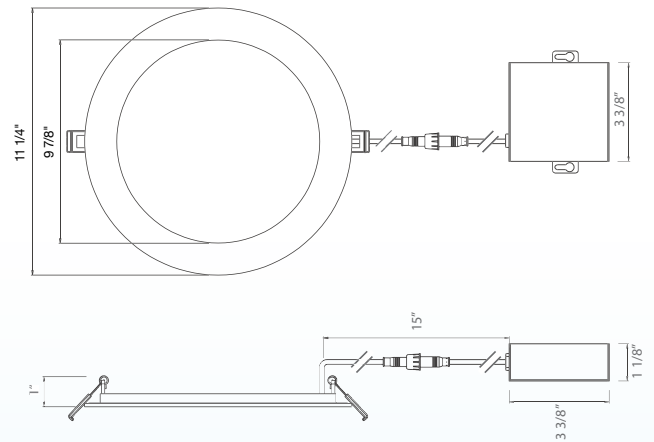

DIMENSIONS

4" Round

Cut Out: Ø4 1/4" (108mm)

4" Square

Cut Out: Ø4 1/4" (108mm)

6" Round

Cut Out: Ø6 1/4" (158mm)

6" Square

Cut Out: Ø6 1/4" (158mm)

8" Round

10" Round

HOLE CUT SIZE	
4 inch round, 4 inch square	Ø4-1/4" (108mm)
6 inch round, 6 inch square	Ø6-1/4" (158mm)
8 inch round	Ø8-1/4" (210mm)
10 inch round	Ø11" (280mm)

CLIP-ON TRIMS