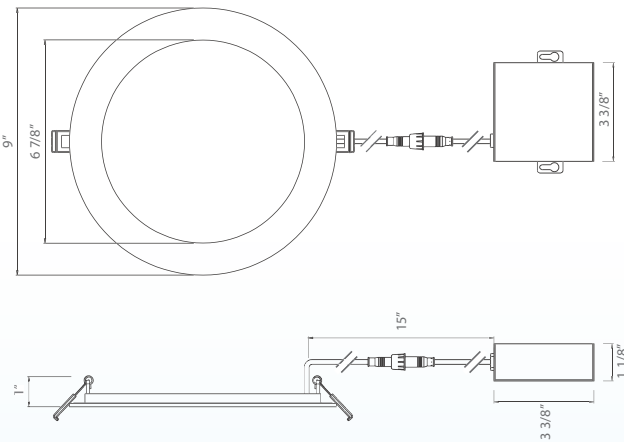

DIMENSIONS

4" Round

Cut Out: Ø4 1/4" (108mm)

4" Square

Cut Out: Ø4 1/4" (108mm)

6" Round

Cut Out: Ø6 1/4" (158mm)

6" Square

Cut Out: Ø6 1/4" (158mm)

8" Round

10" Round

HOLE CUT SIZE	
4 inch round, 4 inch square	Ø4-1/4" (108mm)
6 inch round, 6 inch square	Ø6-1/4" (158mm)
8 inch round	Ø8-1/4" (210mm)
10 inch round	Ø11" (280mm)

CLIP-ON TRIMS