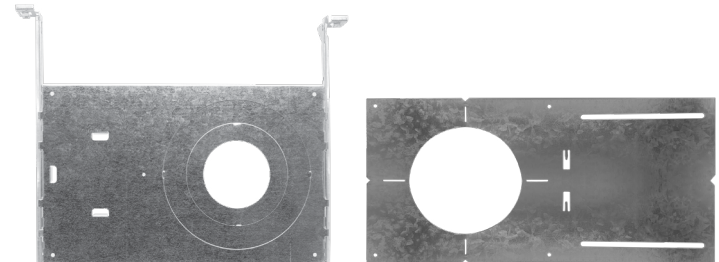

CUNV-NC-ICAT
Universal
Pre-Mounting Plate
5 3/10" x 14 1/2"

C4-JBX-RI
4" Rough In Plate
6 1/2" x 13 1/4"