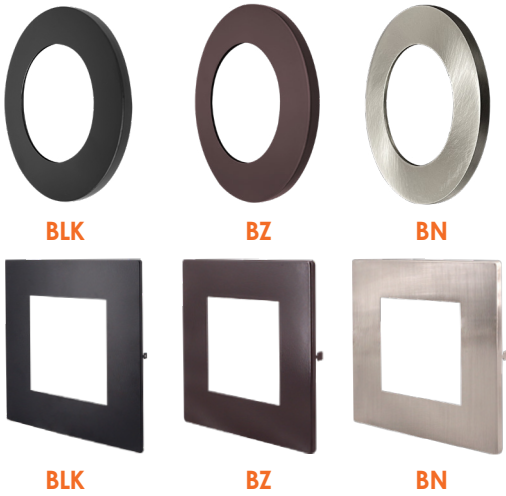

Cut Out: Ø6 1/4" (158mm)

8" Round

10" Round

HOLE CUT SIZE	
4 inch round, 4 inch square	Ø4-1/4" (108mm)
6 inch round, 6 inch square	Ø6-1/4" (158mm)
8 inch round	Ø8-1/4" (210mm)
10 inch round	Ø11" (280mm)

CLIP-ON TRIMS