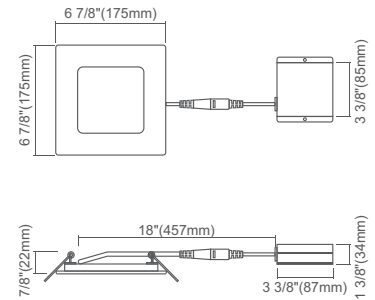

DIMENSIONS

4" Round

Cut Out: Ø4 1/4" (108mm)

4" Square

Cut Out: Ø4 1/4" (108mm)

6" Round

Cut Out: Ø6 1/4" (158mm)

6" Square

Cut Out: Ø6 1/4" (158mm)

8" Round

10" Round

HOLE CUT SIZE	
4 inch round, 4 inch square	Ø4-1/4" (108mm)
6 inch round, 6 inch square	Ø6-1/4" (158mm)
8 inch round	Ø8-1/4" (210mm)
10 inch round	Ø11" (280mm)

CLIP-ON TRIMS