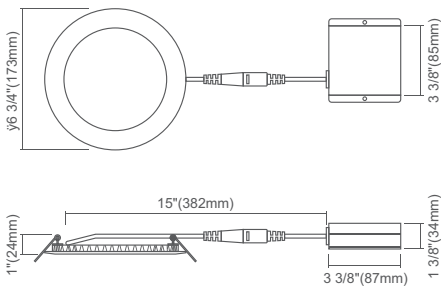

DIMENSIONS

4" Round

Cut Out: Ø4 1/4" (108mm)

4" Square

Cut Out: Ø4 1/4" (108mm)

6" Round

Cut Out: Ø6 1/4" (158mm)

6" Square

Cut Out: Ø6 1/4" (158mm)

8" Round

10" Round

HOLE CUT SIZE	
4 inch round, 4 inch square	Ø4-1/4" (108mm)
6 inch round, 6 inch square	Ø6-1/4" (158mm)
8 inch round	Ø8-1/4" (210mm)
10 inch round	Ø11" (280mm)

CLIP-ON TRIMS