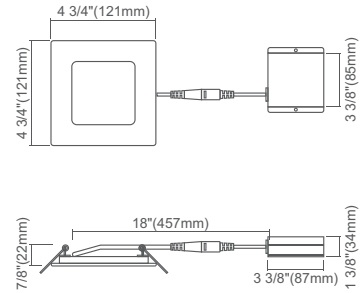

DIMENSIONS

4" Round

Cut Out: Ø4 1/4" (108mm)

4" Square

Cut Out: Ø4 1/4" (108mm)

6" Round

Cut Out: Ø6 1/4" (158mm)

6" Square

Cut Out: Ø6 1/4" (158mm)

8" Round

10" Round

HOLE CUT SIZE	
4 inch round, 4 inch square	Ø4-1/4" (108mm)
6 inch round, 6 inch square	Ø6-1/4" (158mm)
8 inch round	Ø8-1/4" (210mm)
10 inch round	Ø11" (280mm)

CLIP-ON TRIMS