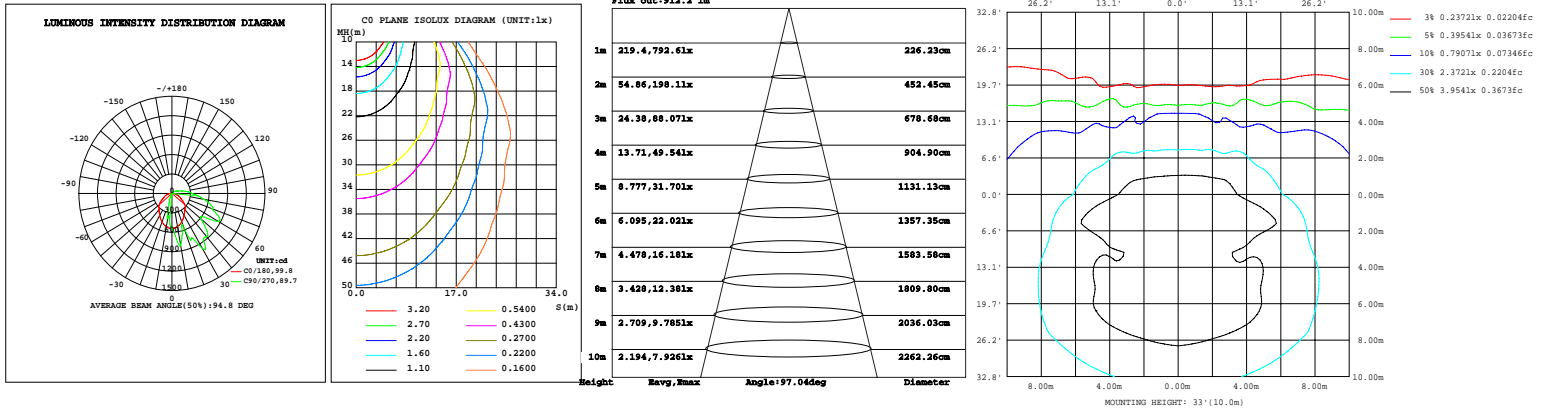

LED Wall Pack light

Wattages: 15W,25W

PHOTOMETRICS:

For complete IES files, please visit our website.

WSD-WP015W27-345K (3000K)