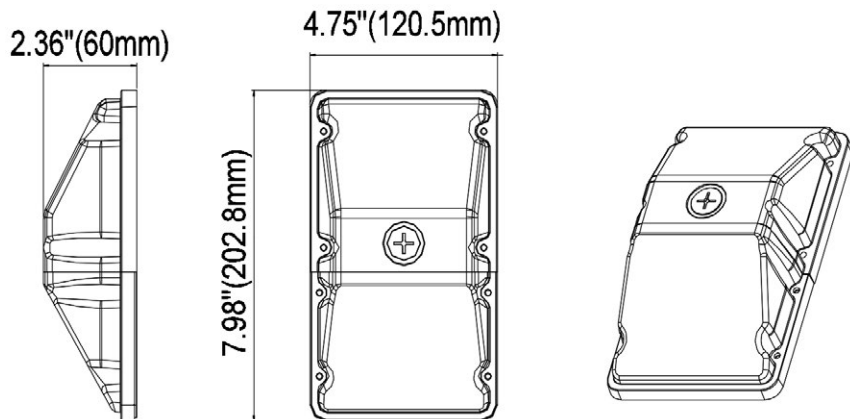

Packaging information:

❖WSD-WP015W27-345K:

Carton Size:545mmX230mmX285mm
21.46"x9.06"x11.22" (12Pcs/CTN)

❖WSD-WP025W27-345K:

Carton Size:545mmX230mmX285mm
21.46"x9.06"x11.22" (12Pcs/CTN)

SPECIFICATION						
TYPE	WSD-WP015W27-345K			WSD-WP025W27-345K		
WATTAGE	15W			25W		
CCT	3000K	4000K	5000K	3000K	4000K	5000K
LUMEN	2130 lm	2246 lm	2218 lm	3423 lm	3656 lm	3571 lm
EFFICACY	> 150 lm/W					
CRI	> 70					
INPUT VOLTAGE	AC120-277V					
LIGHTING ANGLE	112.4°X105.3°					
FACTORY SETTINGS	4000K					
LED TYPE	2835					
PF	> 0.95					
DRIVER EFFICIENCY	> 89%					
PROTECTION LEVEL	WET					
LIFE TIME	> 50000 hours					
WARRANTY	5 year limited					

LED Wall Pack light

Wattages: 15W,25W

DIMENSION:

Specifications:

Shell materials: Aluminum & PC.
 Net weight : 1.26 lbs
 Finish: Dark Bronze(Standard)
 Product Size:202.8mmX120.5mmX60mm
 7.98"X4.75"X2.36"