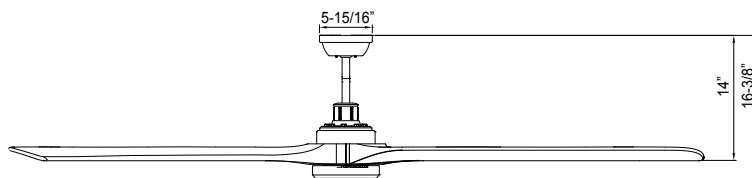

1088LED

120V

Catalog #:		Type
Project:		Date
Prepared by:		

Rio Grande, 3-Blade, 88" Sweep, LED

DESCRIPTION

The sleek and modern silhouette of the LED Rio Grande ceiling fan with integral LED light kit features a super energy-efficient DC motor and a stunning 88" blade sweep. Designed to move a large amount of air for commercial, retail, restaurant or larger residential spaces.

DESIGN FEATURES

Motor

- 5-Speed, reversible
- DC Motor | 155 x 20 mm motor | 3 capacitors
- RPM: High: 102 Low: 49
- 10066 CFM | 44.37W | Efficiency = 246.92
- 76" Lead wire | 8" & 24" down rod included

Blades

- 3-Blade, 88" sweep
- Blade Construction: Platane wood¹
- 16° pitch

Light Kit

- Integrated LED light kit included
- 15W | 1521 lms (sourced) | 789 lms (delivered) | 3000K | 90 CRI | Dimmable
- Satin white glass lens
- Replacement glass: 1021G

Dimensions

16-3/8"	5-15/16"	14"
Height (lowest point)	Width (housing)	Height (top of blade)

Measured using a 8" Downrod

¹To avoid fan blade warping, fan must be installed in climate controlled environment