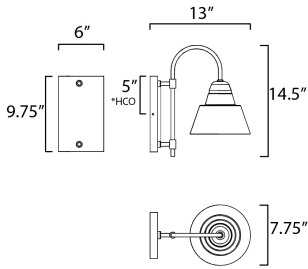

PRODUCT DESCRIPTION

Perfect for the beach with its durable polycarbonate shade, Shoreline provides a transitional outdoor look with the strength of power coated aluminum arms and canopy. Add the optional LED reflector bulb for a refined finished look.

MEASUREMENTS

- DIMENSION : 7.75" W x 14.5" H x 13" Ext
- BACK PLATE : 6" W x 9.75" H x 5" HCO
- HANGING WEIGHT : 2.03 lb

LAMPING

- INPUT VOLTAGE : 120V
- BULB : 1 x 60W Incandescent E26 Medium , 60W Total
- BULB INCLUDED : (Not Included)
- DIMMABLE : N
- LIGHTING_DIRECTION : Down

FINISHES OPTION

- Black (BK)

MATERIAL

Polycarbonate, Aluminum

RATINGS

cETLus
Wet Location
DARKSKY

ADDITIONAL

INSTALL UP/DOWN: UP
OPERATING TEMPERATURE:
-20°C (-4°F), 40°C (104°F)

Always consult a qualified electrician before installing any lighting product.