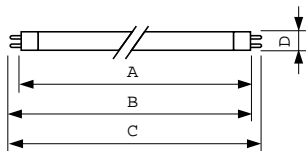

T5 High Output

EAN/UPC - Product	046677290283
Order code	290288
Numerator - Quantity Per Pack	1
Numerator - Packs per outer box	40
Material Nr. (12NC)	927993183522

Net Weight (Piece)	104.500 g
ILCOS Code	FDH-54/35/1B-L/P-G5-16/850

Warnings and Safety

· Lamp contains mercury. Manage in Accord with Disposal Laws. See: www.lamprecycle.org or 1-800-555-0050

Dimensional drawing

Product	D (max)	A (max)	B (max)	B (min)	C (max)
54W/835 Min Bipin T5	17 mm	1149.0 mm	1156.1 mm	1153.7 mm	1163.2 mm
HO ALTO UNP					