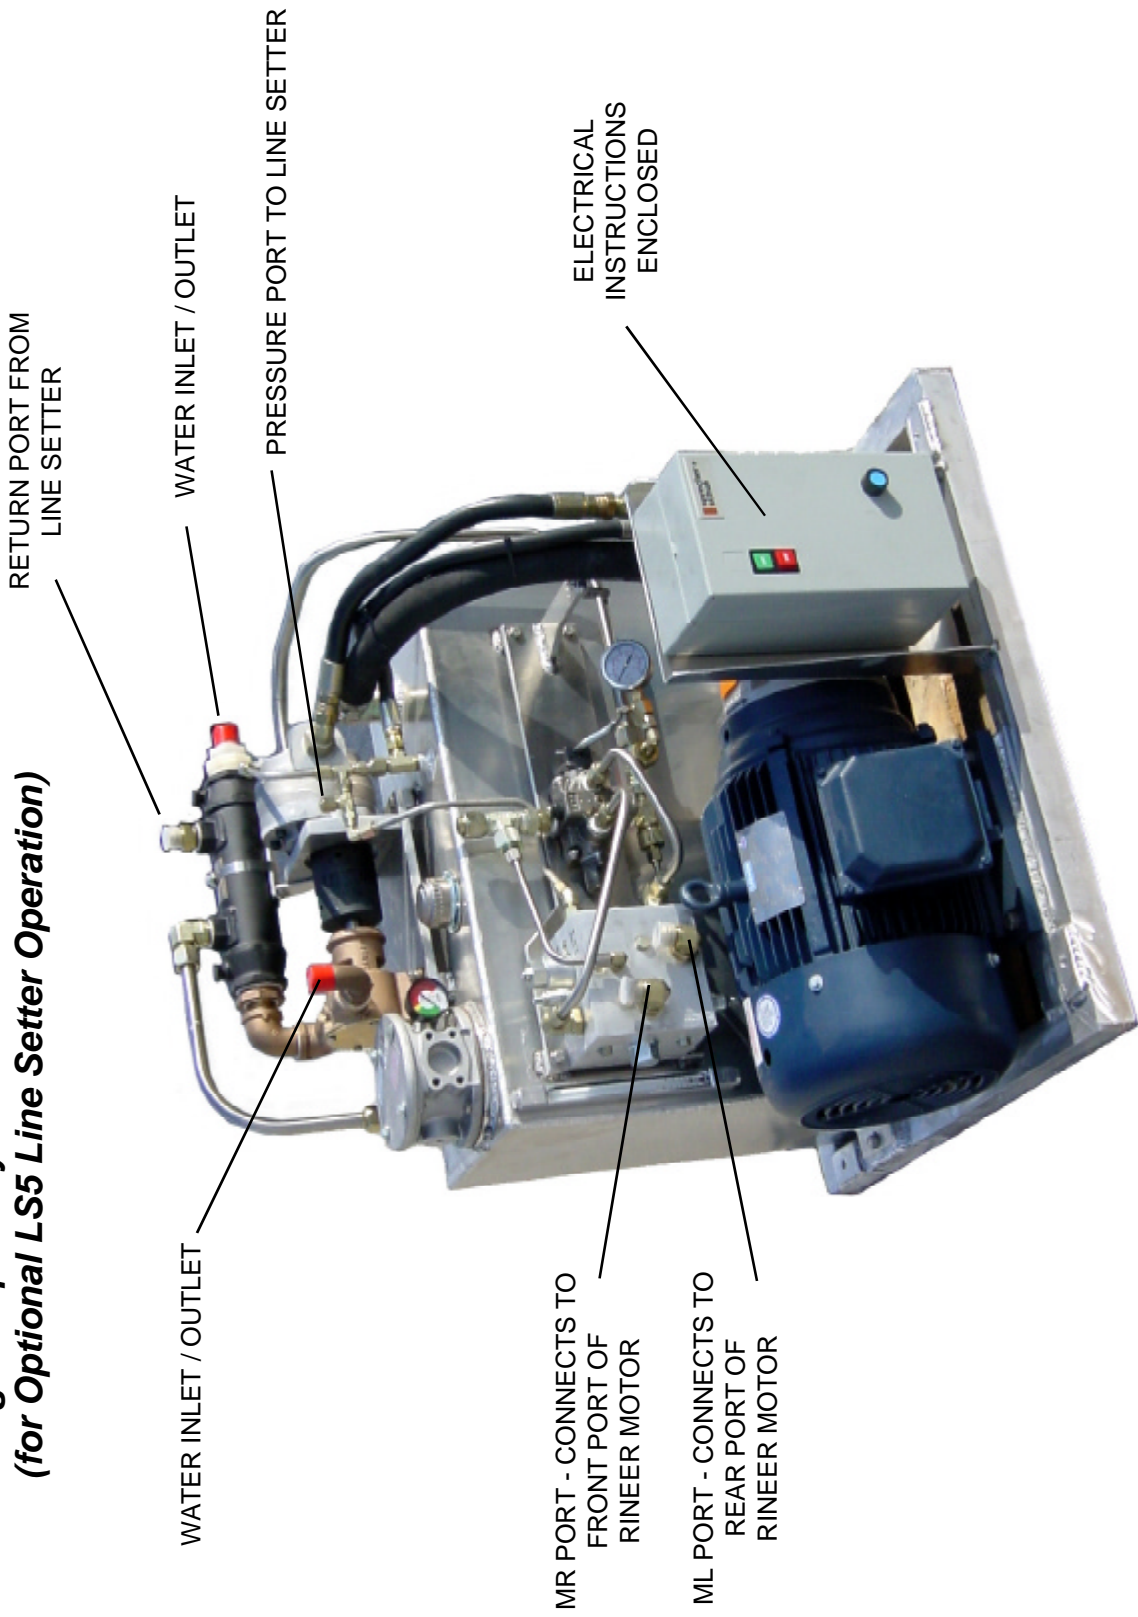

LINDGREN-PITMAN
28x Super Mini Spool III
Longline Spool Hydraulic Power Unit
(for Optional LS5 Line Setter Operation)

LINDGREN-PITMAN
28x Super Mini Spool III
Longline Spool Hydraulic Circuit Connections
(with Optional LS5 Line Sertter)