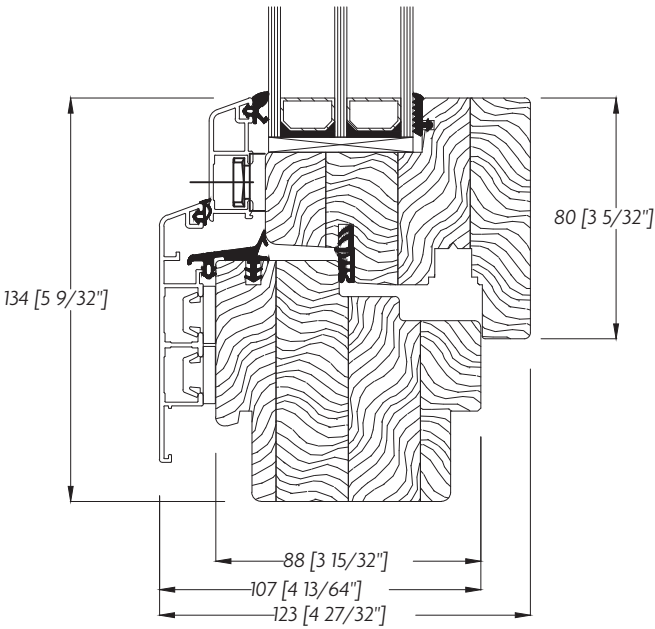

68mm and 88 Aluminum Clad Wood

68 mm

88 mm