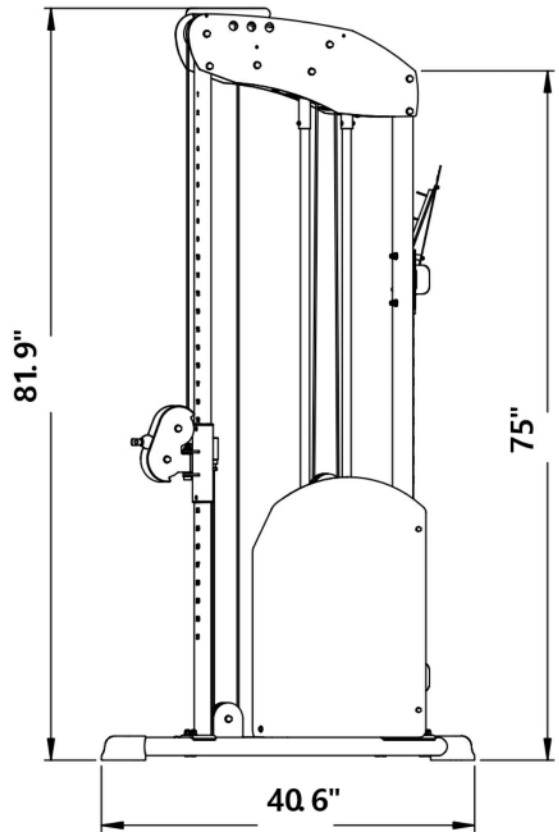

# FF PRO

FRONT VIEW

SIDE VIEW

OVERALL DIMENSIONS  
56.7"W x 40.6"D x 81.9"H