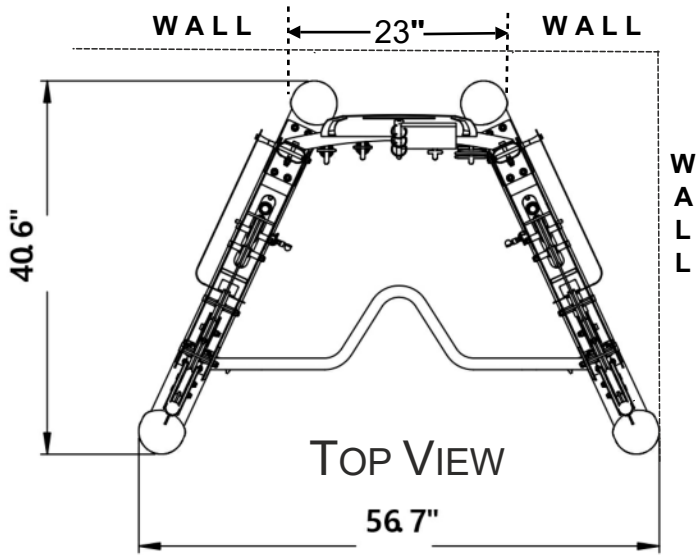

# FF PRO

FRONT VIEW

SIDE VIEW

OVERALL DIMENSIONS  
56.7"W x 40.6"D x 81.9"H