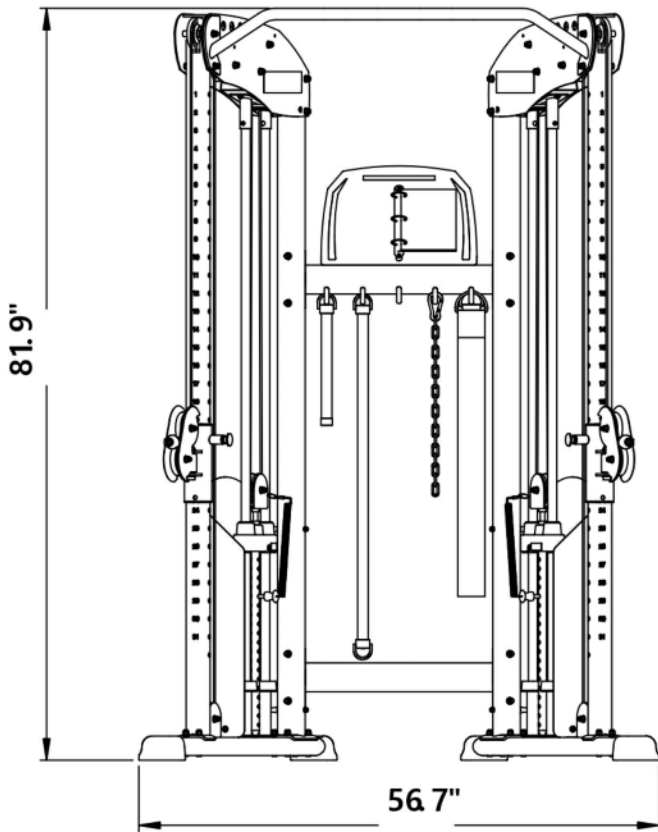

# FF PRO

FRONT VIEW

SIDE VIEW

OVERALL DIMENSIONS  
56.7"W x 40.6"D x 81.9"H