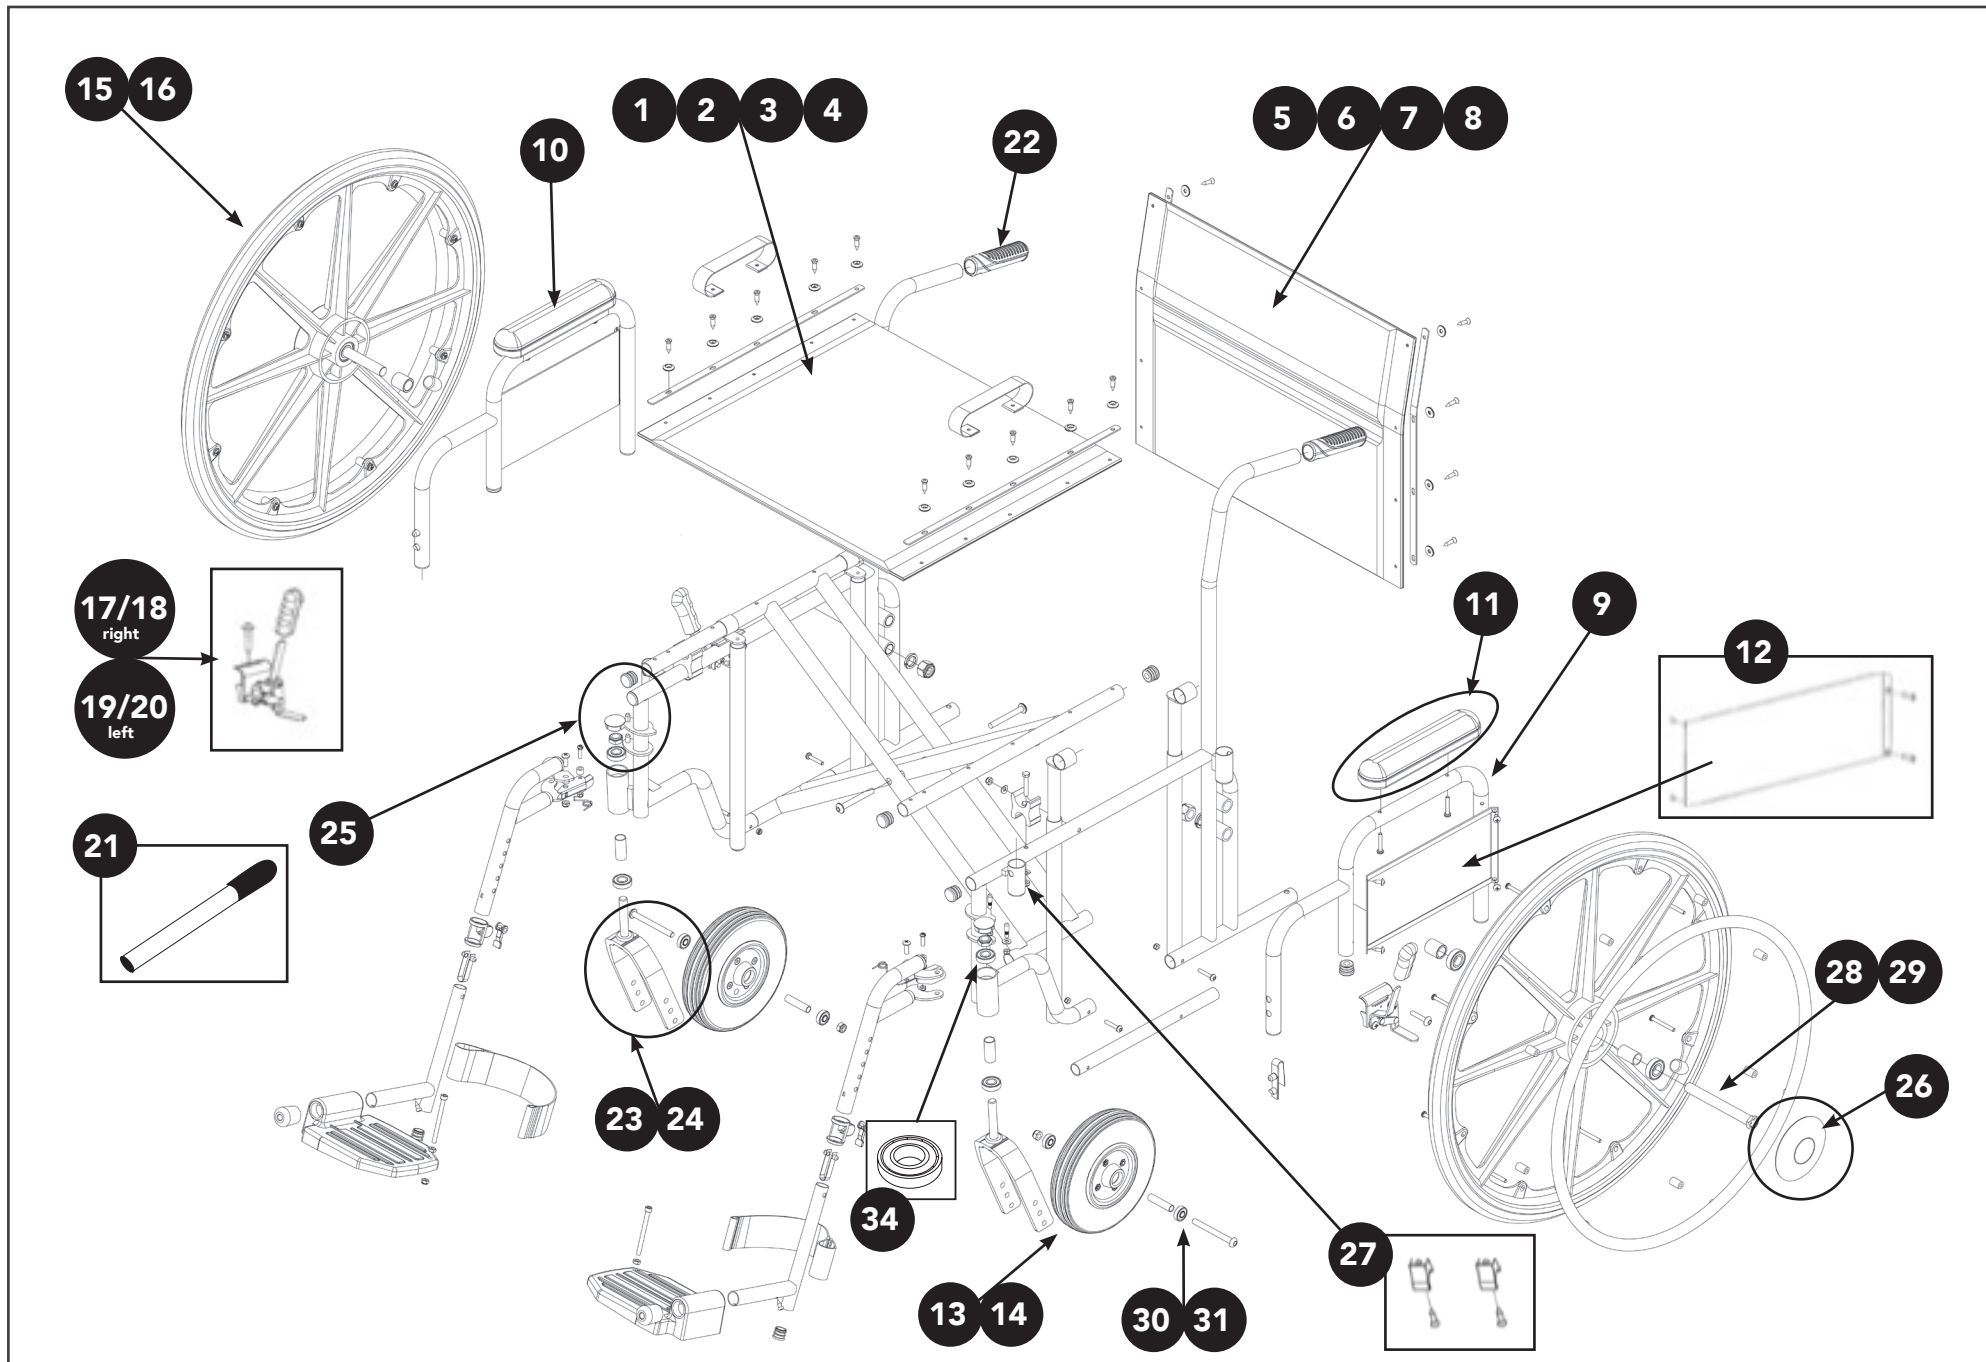

K7 WHEELCHAIR

K7 WHEELCHAIR

Fig.	Description	Part No.
1	Probasics K7 Wheelchair 22" Seat Upholstery w/Hardware	X1WC7AS01
2	Probasics K7 Wheelchair 24" Seat Upholstery w/Hardware	X1WC7AS02
3	Probasics K7 Wheelchair 26" Seat Upholstery w/Hardware	X1WC7JY01
4	Probasics K7 Wheelchair 28" Seat Upholstery w/Hardware	X1WC7JY02
5	Probasics K7 Wheelchair 22" Back Upholstery w/Hardware	X1WC7AS05
6	Probasics K7 Wheelchair 24" Back Upholstery w/Hardware	X1WC7AS06
7	Probasics K7 Wheelchair 26" Back Upholstery w/Hardware	X1WC7JY03
8	Probasics K7 Wheelchair 28" Back Upholstery w/Hardware	X1WC7JY04
9	Probasics K7 Wheelchair Armrest Assembly, Desk, Left	X1WC7AS09
10	Probasics K7 Wheelchair Armrest Assembly, Desk, Right	X1WC7AS10
11	Probasics K7 Wheelchair Padded Armrests, Desk Length, w/Hardware, Pair	X1WC7AS11
12	Probasics K7 Wheelchair Skirt Guard w/Hardware	X1WC7AS12
13	Probasics K7 Wheelchair Front Caster w/Bear., 22" - 24"	X1WC7AS13
14	Probasics K7 Wheelchair Front Caster w/Bear., 26" - 28"	X1WC7JY05
15	Probasics K7 Wheelchair Rear Wheel w/Bear., 22" - 24"	X1WC7AS15
16	Probasics K7 Wheelchair Rear Wheel w/Bear., 26" - 28"	X1WC7JY06
17	Probasics K7 Wheelchair Wheel Lock, 22" - 24", Right	X1WC7AS17
18	Probasics K7 Wheelchair Wheel Lock, 22" - 24", Left	X1WC7AS18
19	Probasics K7 Wheelchair Wheel Lock, 26" - 28", Right	X1WC7JY07
20	Probasics K7 Wheelchair Wheel Lock, 26" - 28", Left	X1WC7JY08
21	Probasics K7 Wheelchair Wheel Lock Extensions	X1WC7AS21
22	Probasics K7 Wheelchair Hand Grips, Pair	X1WC7AS26
23	Probasics K7 Wheelchair Front Fork Assembly, 22" - 24"	X1WC7AS27
24	Probasics K7 Wheelchair Front Fork Assembly, 26" - 28"	X1WC7JY10
25	Probasics K7 Wheelchair Stem Dust Cap for Fork	X1WC7AS29
26	Probasics K7 Wheelchair Rear Wheel Dust Cap	X1WC7AS30
27	Probasics K7 Wheelchair Seat Rail Guides, Pair	X1WC7AS31
28	Probasics K7 Wheelchair Rear Axle Bolt w/Nut, 22" - 24"	X1WC7AS32
29	Probasics K7 Wheelchair Rear Axle Bolt w/Nut, 26" - 28"	X1WC7JY13
30	Probasics K7 Wheelchair Caster Axl Bolt w/Nut, 22" - 24"	X1WC7AS34
31	Probasics K7 Wheelchair Caster Axl Bolt w/Nut, 26" - 28"	X1WC7JY14
32	Probasics K7 Wheelchair Armrest Assembly, Full - NOT PICTURED	X1WC7AS36
33	Probasics K7 Wheelchair Padded Armrests, Full, w/Hardware - NOT PICTURED	X1WC7AS37
34	Probasics K7 Wheelchair Fork Stem Bearings (22"-24")	X1WC7AS38