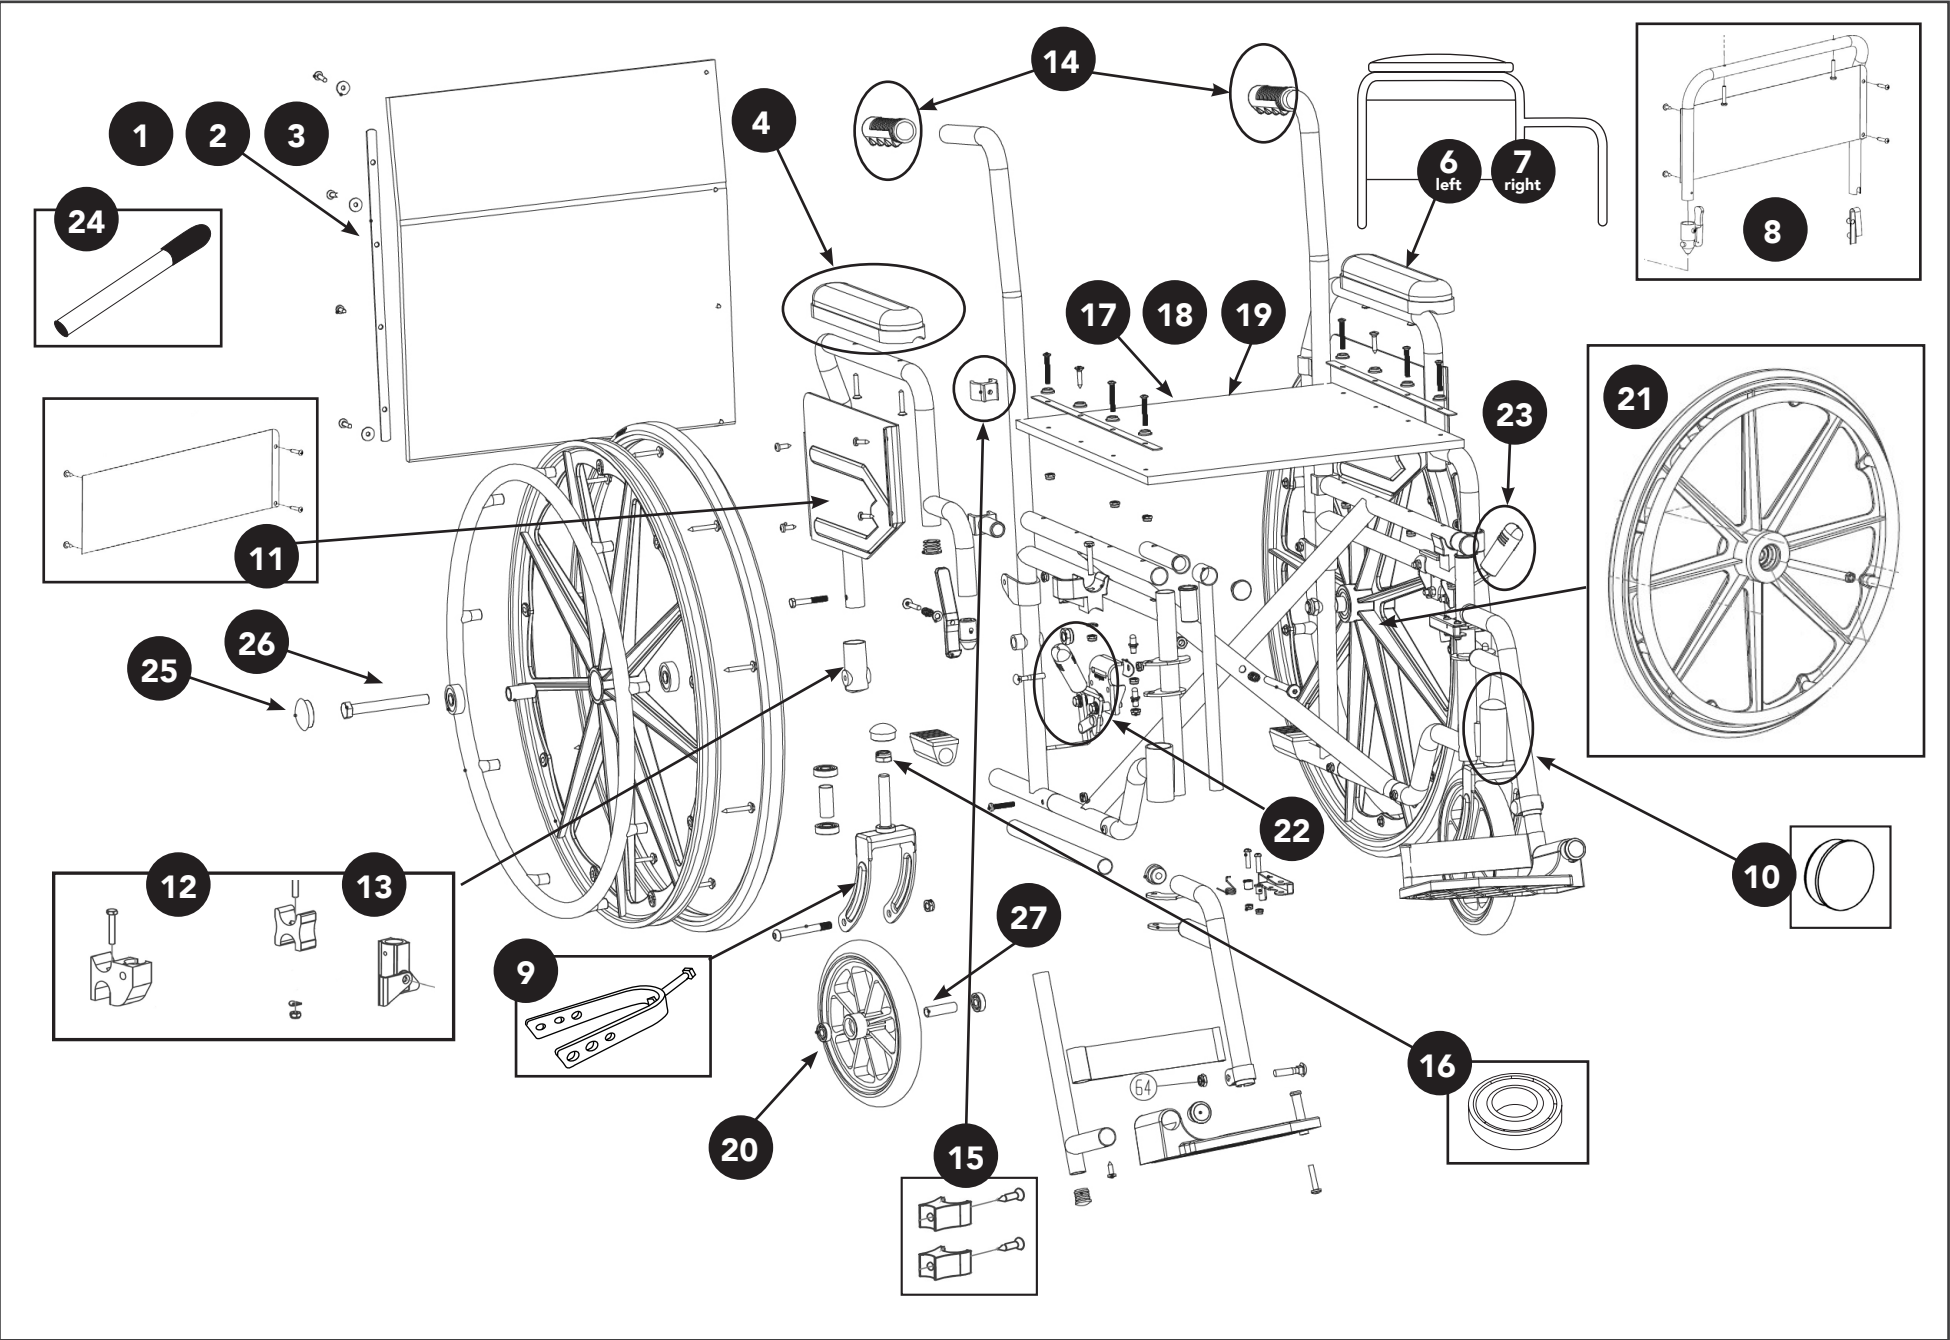

K1 WHEELCHAIR

K1 WHEELCHAIR

Fig.	Description	MH Part No.
K1 REPLACEMENT PARTS		
1	Probasics K1 Wheelchair 16" Back Upholstery w Hardware	X1WC1IM01
2	Probasics K1 Wheelchair 18" Back Upholstery w Hardware	X1WC1IM02
3	Probasics K1 Wheelchair 20" Back Upholstery w Hardware	X1WC1IM03
4	Probasics K1 Wheelchair Desk Length Armrest Pads, Pair w/Hardware (not full arm)	X1WC1IM04
5	Probasics K1 Wheelchair Full Length Armrest Pads, Pair w/Hardware (not full arm), <i>not pictured</i>	X1WC1IM05
6	Probasics K1 Wheelchair Replacement Armrest Assembly, Desk, Left	X1WC1IM06
7	Probasics K1 Wheelchair Replacement Armrest Assembly, Desk, Right	X1WC1IM07
8	Probasics K1 Wheelchair Full Length Armrest Assembly, Pair	X1WC1IM08
9	Probasics K1 Wheelchair Front Fork Assembly	X1WC1IM09
10	Probasics K1 Wheelchair Stem Dust Cap for Front Fork	X1WC1IM10
11	Probasics K1 Wheelchair Skirt Guard w/Hardware, Pair	X1WC1IM11
12	Probasics K1 Wheelchair Right Flip-Back Armrest Detach. Guides Front&Rear w/Hardware	X1WC1IM12
13	Probasics K1 Wheelchair Left Flip-Back Armrest Detach. Guides Front&Rear w/Hardware	X1WC1IM13
14	Probasics K1 Wheelchair Hand Grips, Pair	X1WC1IM14
15	Probasics K1 Wheelchair Seat Rail Guide, Pair	X1WC1IM15
16	Probasics K1 Wheelchair Fork Stem Bearings	X1WC1IM16
K1/K2 COMPATIBLE PARTS		
17	Probasics K1/K2 Wheelchair 16" Seat Upholstery w/Hardware	X1WCIM01
18	Probasics K1/K2 Wheelchair 18" Seat Upholstery w/Hardware	X1WCIM02
19	Probasics K1/K2 Wheelchair 20" Seat Upholstery w/Hardware	X1WCIM03
20	Probasics K1/K2/K4T Front Caster Wheels w/Bearings (Bearing Size - 8mm x 22mm x 9mm)	X1WCIM04
21	Probasics K1/K2 Rear Wheel w/Bearings (Bearing Size - 35mm x 11.1mm x 11mm)	X1WCIM05
22	Probasics K1/K2 Wheelchair Wheel Lock, Right	X1WCIM06
23	Probasics K1/K2 Wheelchair Wheel Lock, Left	X1WCIM07
24	Probasics K1/K2/R Wheelchair Wheel Lock Extension	X1WCIM09
25	Probasics K1/K2 K4T/R Dust Cap for Rear Wheel	X1WCIM10
26	Probasics K1/K2/R Wheelchair Rear Wheel Axle Bolt w/Nut (110MM Length 7/16" Nut)	X1WCIM11
27	Probasics K1/K2/K4T/R Caster Axle Bolt w/Nut	X1WCIM12
ACCESSORIES		
	Elevating Legrest	X1WCIM13
	Swing away legs	X1WCIM08
	Anti-tippers	X1WCIMANTI
	Seat Belt	PB3065