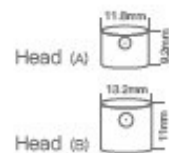

402 SERIES

Discharge Rate:
0.07 - 0.09ml/T

18/400

157401B180

20/400

157401B200

403 SERIES

Small Housing

Discharge Rate:
0.05 - 0.07ml/T

12/400

157403B120

13/400

157403B130

15/400

157403B150