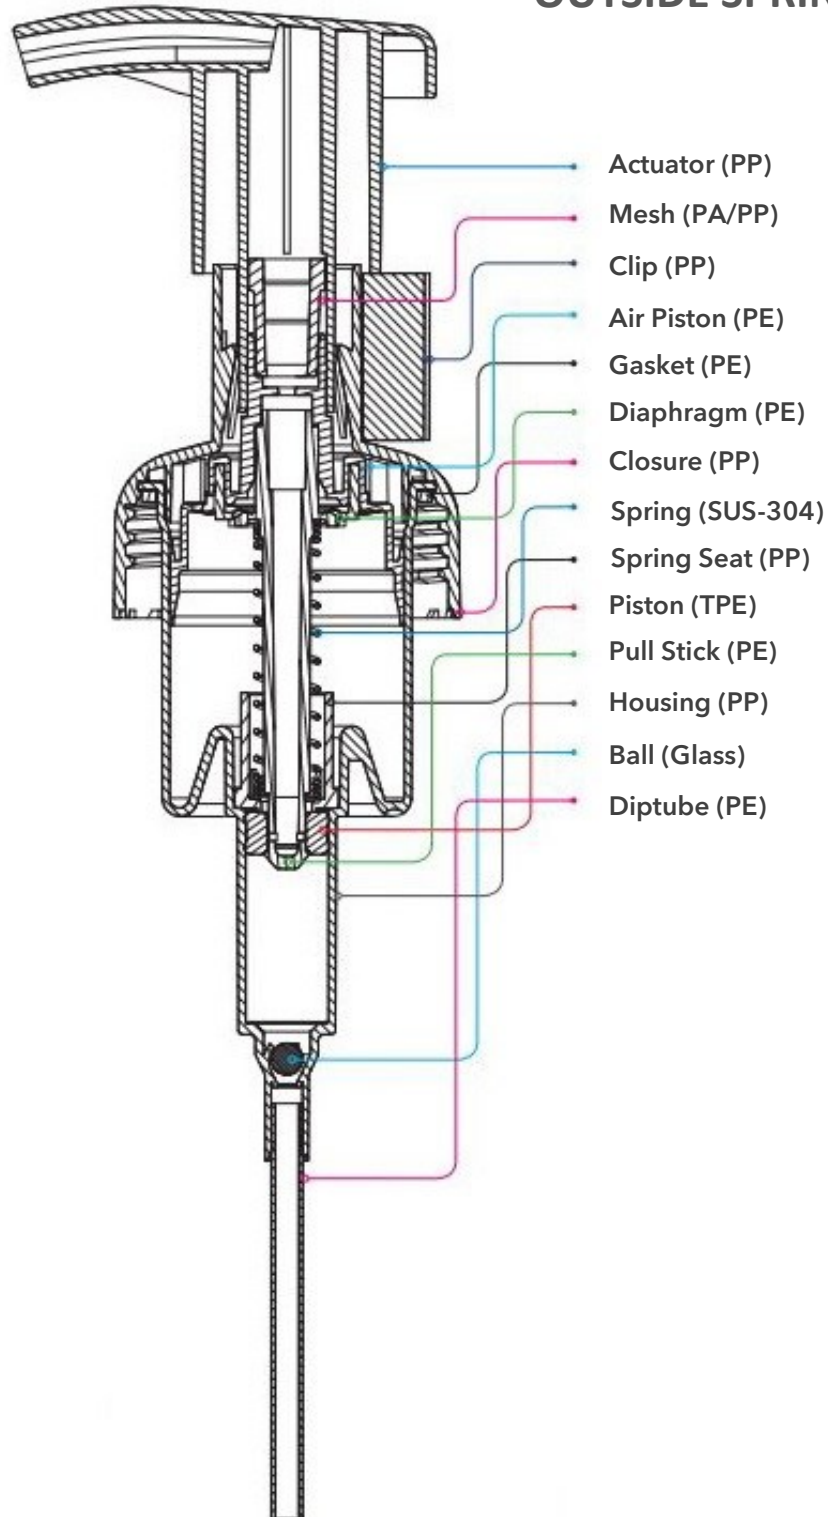

150OFP 40mm

Dosage:0.8CC/1.2CC/1.5CC

150OPP 43mm

Dosage:0.8CC/1.2CC/1.5CC

OUTSIDE SPRING

150OQP 40mm

Dosage:0.8CC/1.2CC/1.5CC

150OHQ 30mm

Dosage:0.4CC

150OHI 30mm

Dosage:0.4CC

OUTSIDE SPRING

INSIDE SPRING

150FKL 43mm

Dosage:0.8CC/1.2CC/1.5CC

150FJK 43mm