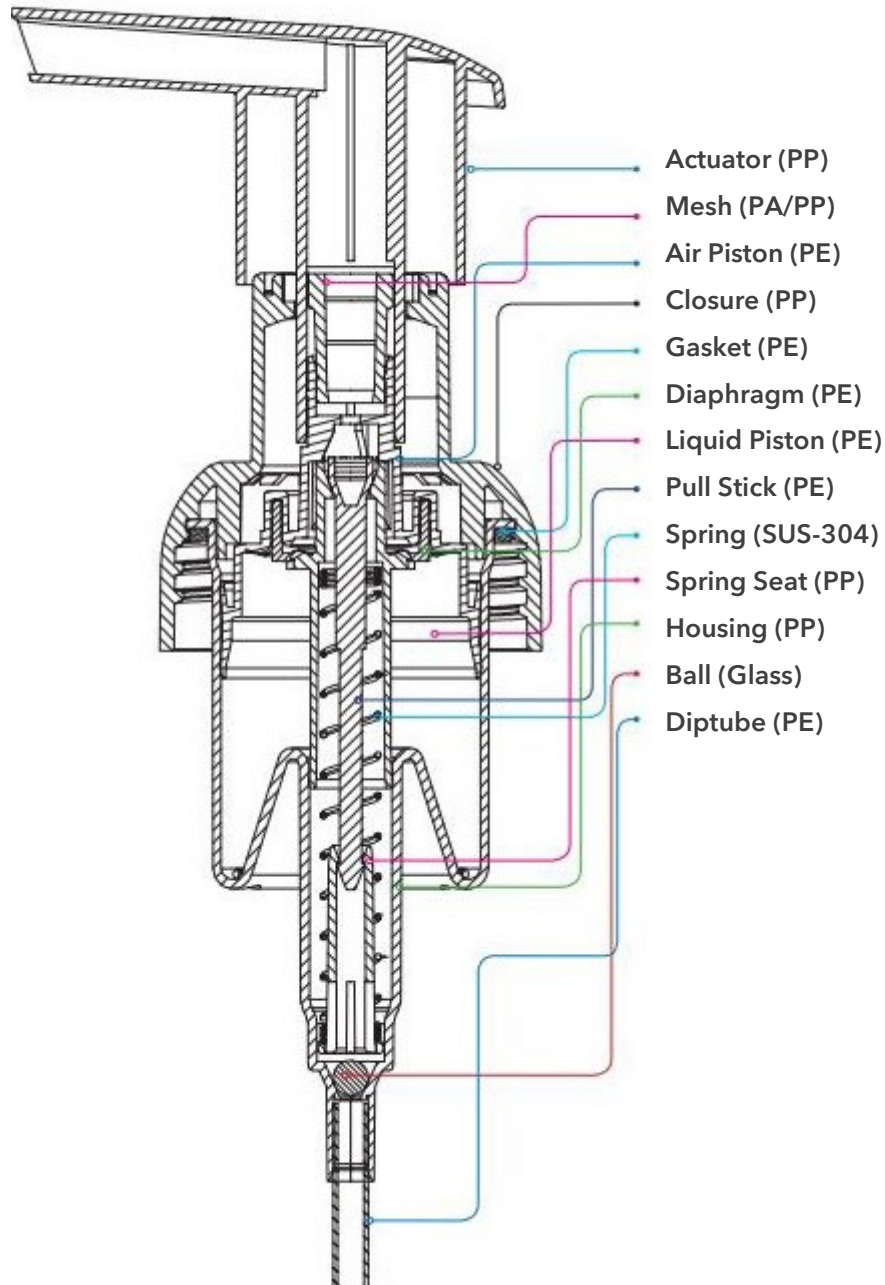

150FAB 40mm

Dosage:0.8CC/1.2CC/1.5CC

150FAA 40mm

Dosage:0.8CC/1.2CC/1.5CC

150FQP 40mm

Dosage:0.8CC/1.2CC/1.5CC

150FPP 40mm

Dosage:0.8CC/1.2CC/1.5CC

INSIDE SPRING

150FFP 40mm

Dosage:0.8CC/1.2CC/1.5CC

150FGP 40mm

Dosage:0.8CC/1.2CC/1.5CC

150FLM 40mm

Dosage:0.8CC/1.2CC/1.5CC

INSIDE SPRING

- Actuator (PP)
- Mesh (PA/PP)
- Air Piston (PE)
- Closure (PP)
- Gasket (PE)
- Diaphragm (PE)
- Liquid Piston (PE)
- Pull Stick (PE)
- Spring (SUS-304)
- Spring Seat (PP)
- Housing (PP)
- Ball (Glass)
- Diptube (PE)