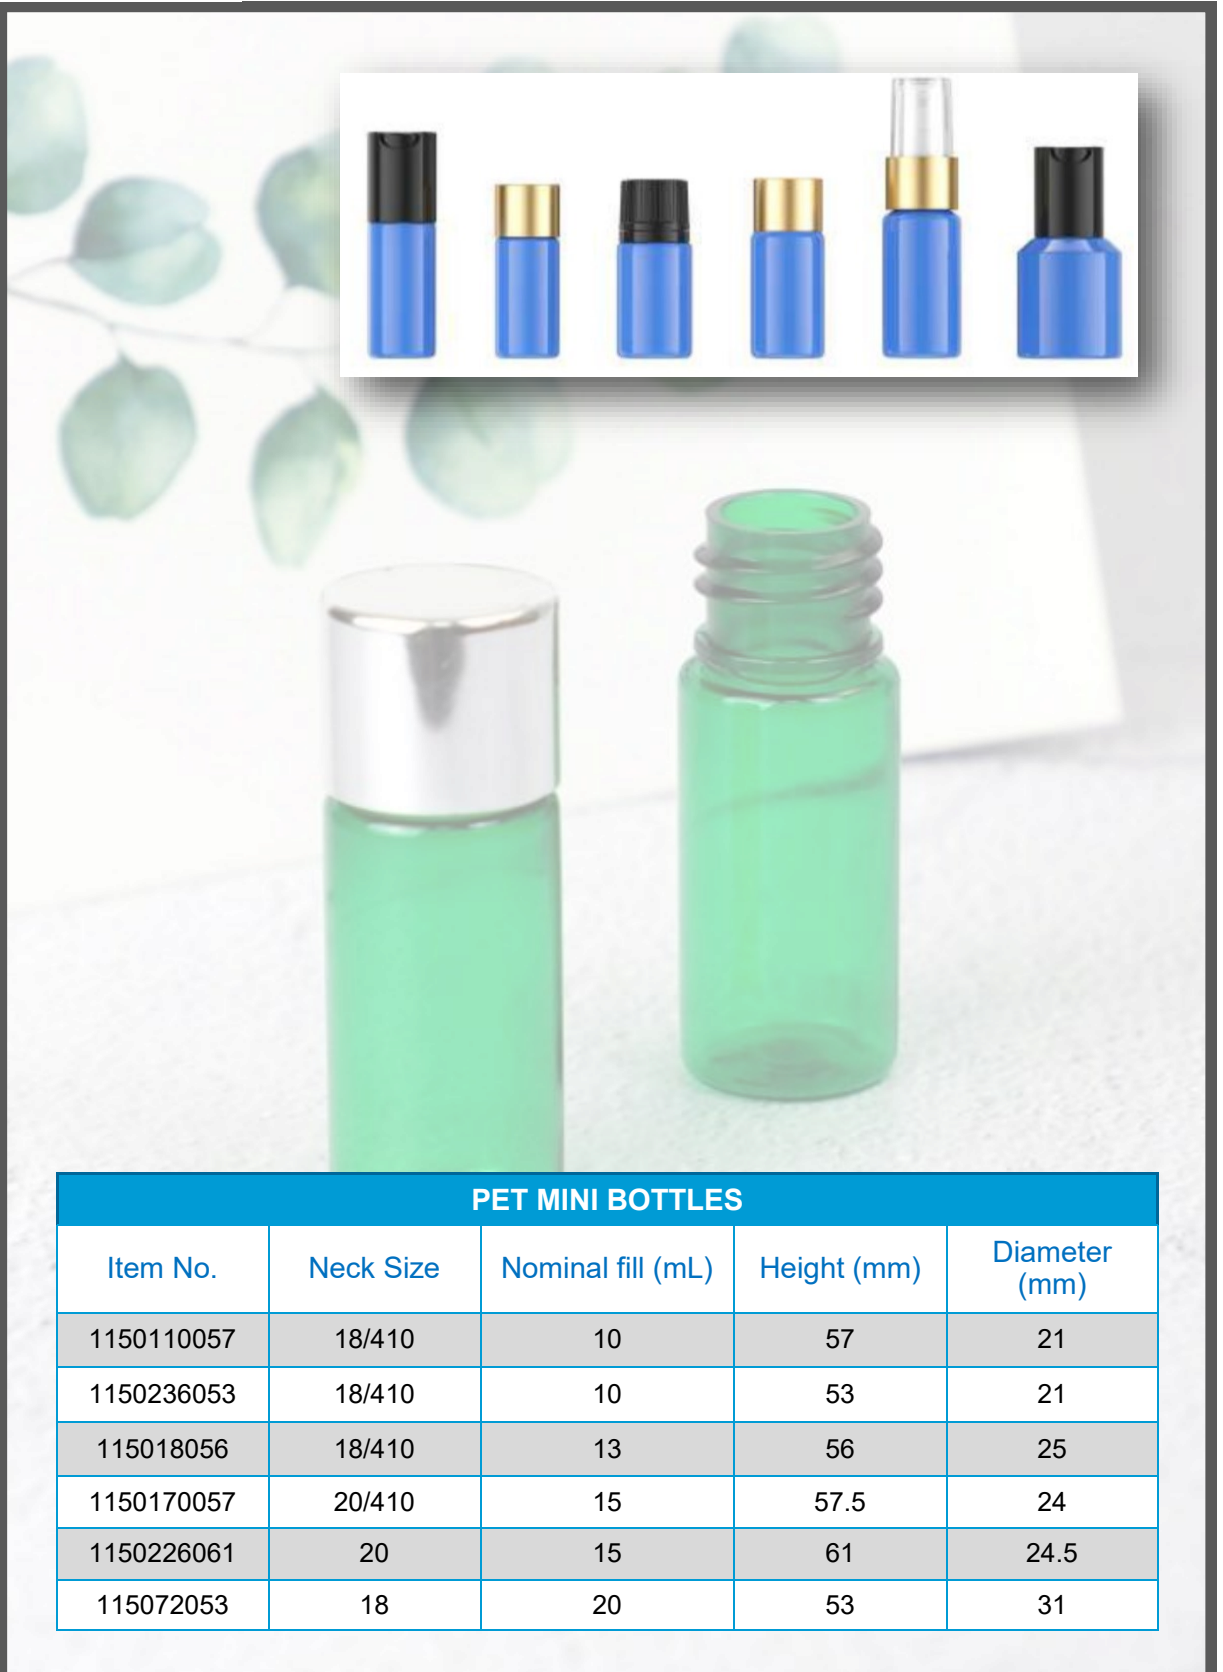

PET MINI BOTTLES				
Item No.	Neck Size	Nominal fill (mL)	Height (mm)	Diameter (mm)
1150110057	18/410	10	57	21
1150236053	18/410	10	53	21
115018056	18/410	13	56	25
1150170057	20/410	15	57.5	24
1150226061	20	15	61	24.5
115072053	18	20	53	31