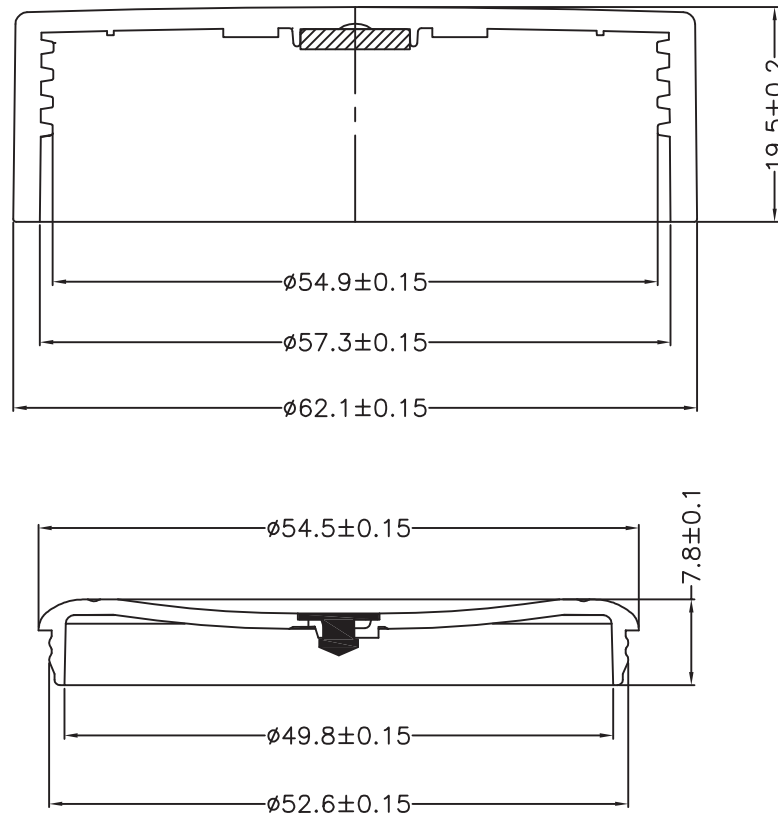

Note: All dimensions and tolerances are subject to final product specification

NOT DRAWN TO SCALE

TOLERANCE	√		
0mm-15mm	±0.05	±0.10	±0.50
15mm-30mm	±0.05	±0.15	±1.00
30mm-50mm	±0.10	±0.20	±1.50
50mm-99mm	±0.15	±0.30	±2.00
> 99mm	±0.20	±0.40	±2.50
CENTER	±0.10	±0.50	±1.00
ANGLE	±0.25°	±0.50°	±2.00°

Vision Packaging (Aust.) Pty Limited 16 075 725 576 DATE: 29/11/2019

NAME: Airless Jar 50mL Ava Base + APJY Airless Lotion Pump with Overcap

DRAWING ID: 156avajarbase0050-JY165 + 156avajarlid0050-JY165

NOMINAL FILL: 50mL

BRIMFUL CAPACITY: 72.0 ± 5.0mL

MODEL No.:

SCALE:

VISUAL ANGLE:

UNIT: mm