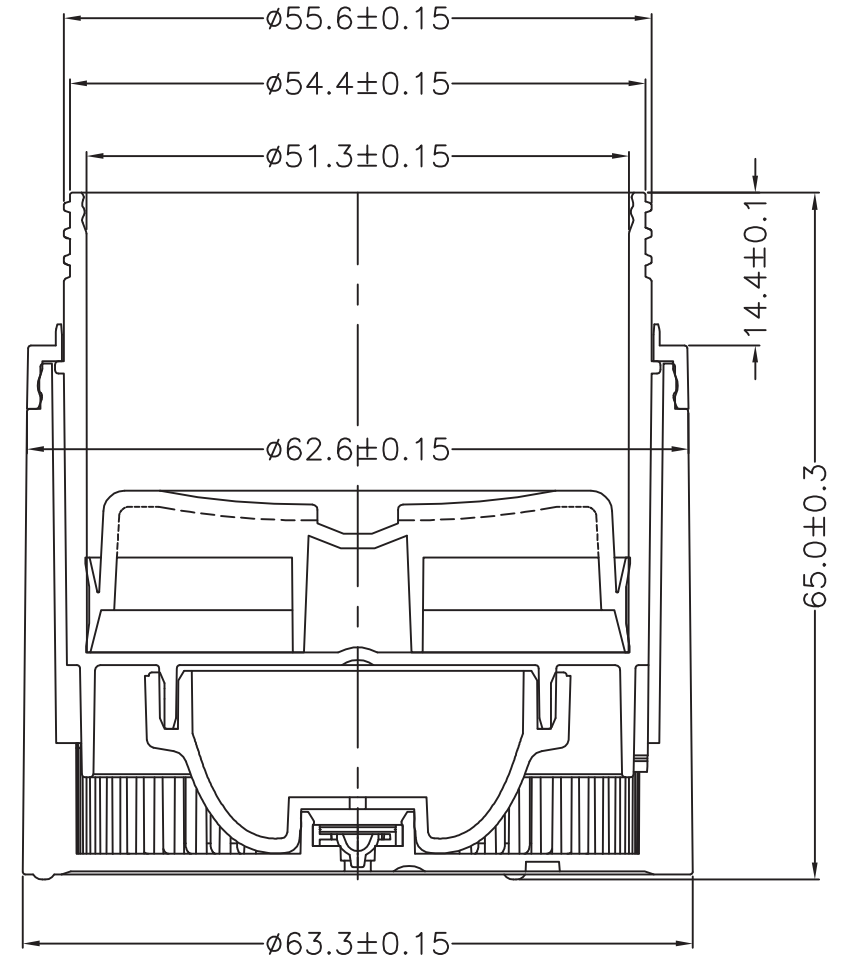

Note: All dimensions and tolerances are subject to final product specification

NOT DRAWN TO SCALE

TOLERANCE	√		
0mm-15mm	±0.05	±0.10	±0.50
15mm-30mm	±0.05	±0.15	±1.00
30mm-50mm	±0.10	±0.20	±1.50
50mm-99mm	±0.15	±0.30	±2.00
> 99mm	±0.20	±0.40	±2.50
CENTER	±0.10	±0.50	±1.00
ANGLE	±0.25°	±0.50°	±2.00°

Vision Packaging (Aust.) Pty Limited 16 075 725 576 DATE: 29/11/2019

NAME: Airless Jar 50mL Ava Base + APJY Airless Lotion Pump with Overcap

DRAWING ID: 156avajarbase0050-JY165 + 156avajarlid0050-JY165

NOMINAL FILL: 50mL

BRIMFUL CAPACITY: 72.0 ± 5.0mL

MODEL No.:

SCALE:

VISUAL ANGLE:

UNIT: mm