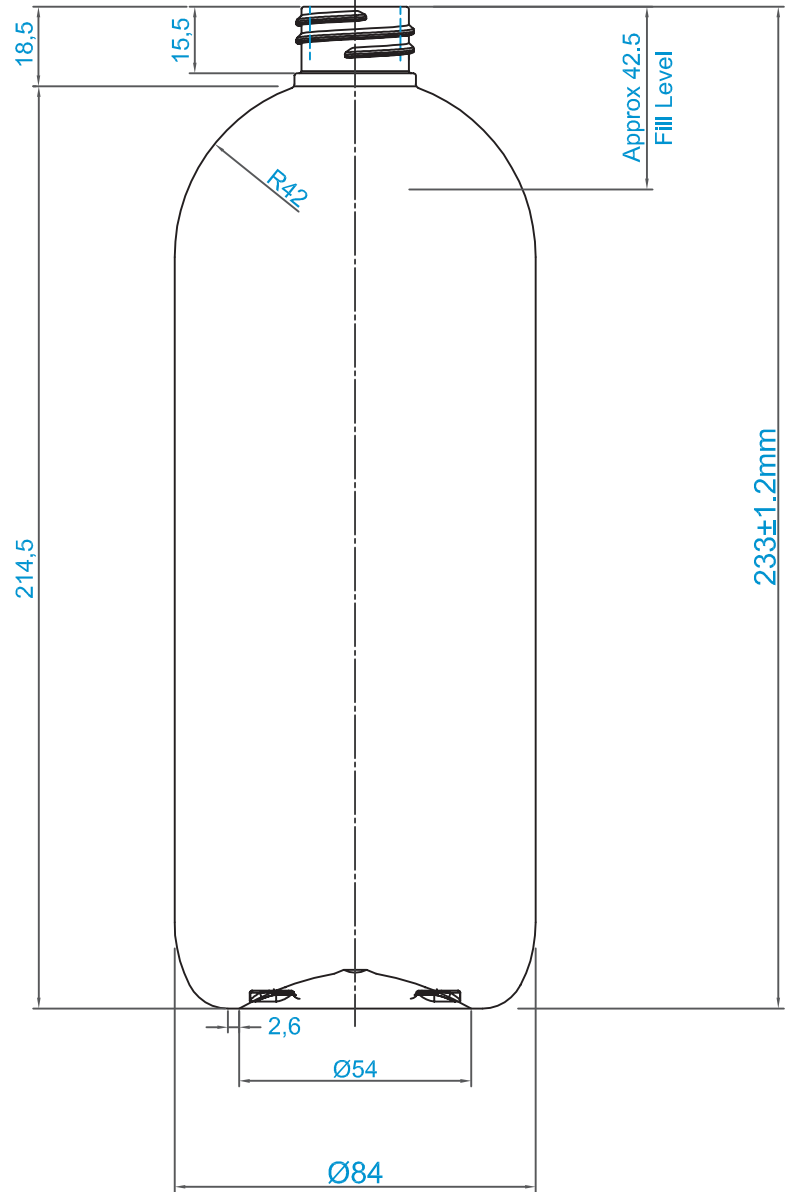

**THREAD FINISH**  
**28/410**  
**SINGLE START**  
**2 TURNS**

DETAIL A  
SCALE 2 : 1

**NOT DRAWN TO SCALE**

Vision Packaging (Aust.) Pty Limited 16 075 725 576		DATE: 22/05/13
DRAWING ID: 146bottallboston1000		DRAWING No:
NAME: Bottle 1Ltr LA Tall Boston 28/410		MATERIAL: PET
NOMINAL FILL: 1000mL	NECK: 28/410	WEIGHT: 51.0g +/- 2.0g
BRIMFUL CAPACITY: 1072.0mL +/- 10.0mL		UNIT: mm