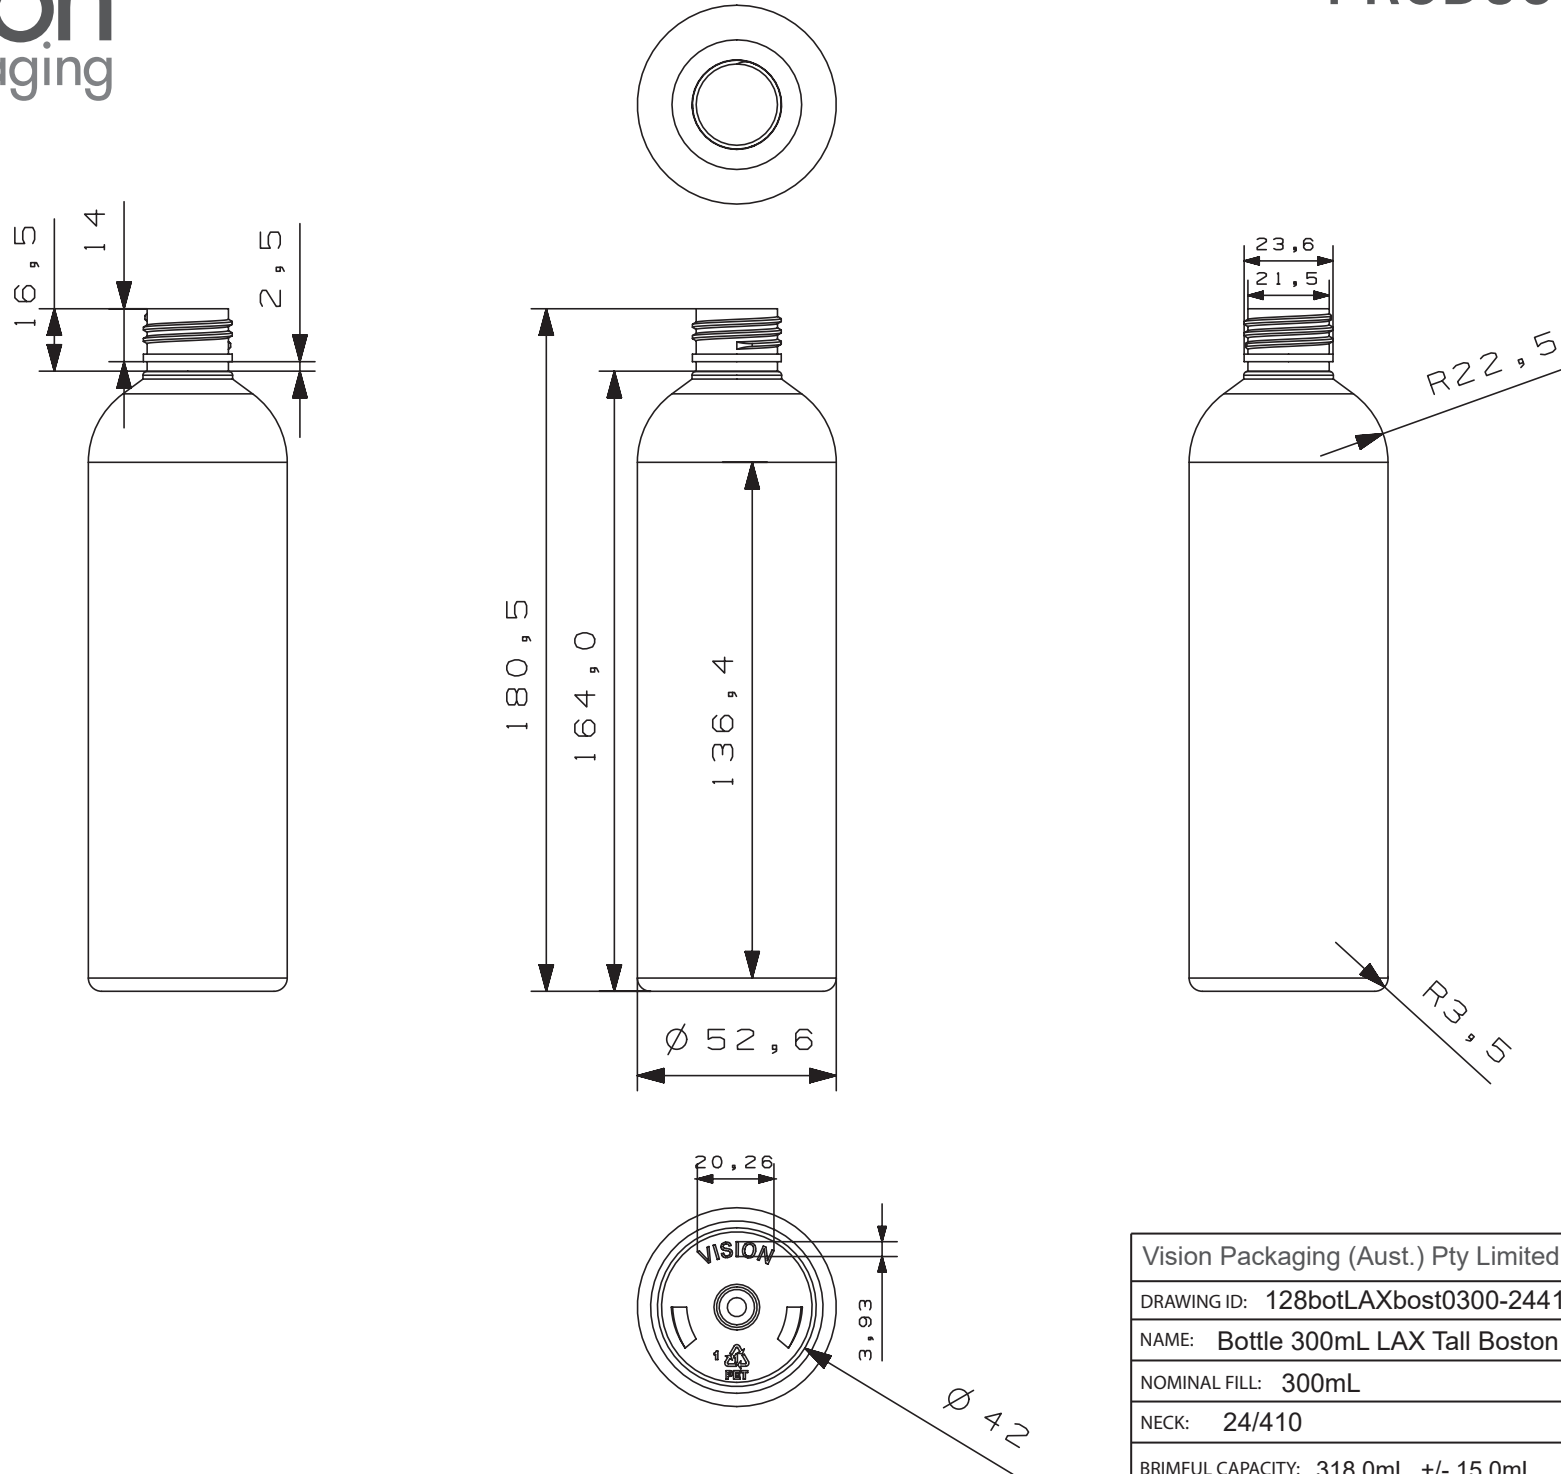

Note: All dimensions and tolerances are subject to final product specification

NOT DRAWN TO SCALE

Vision Packaging (Aust.) Pty Limited 16 075 725 576	
DRAWING ID: 128botLAXbost0300-24410	DATE: 26/11/19
NAME: Bottle 300mL LAX Tall Boston	MODEL No: TBA
NOMINAL FILL: 300mL	MATERIAL: PET
NECK: 24/410	WEIGHT: 25.0gm +/- 2.0g
BRIMFUL CAPACITY: 318.0mL +/- 15.0mL	UNIT: mm