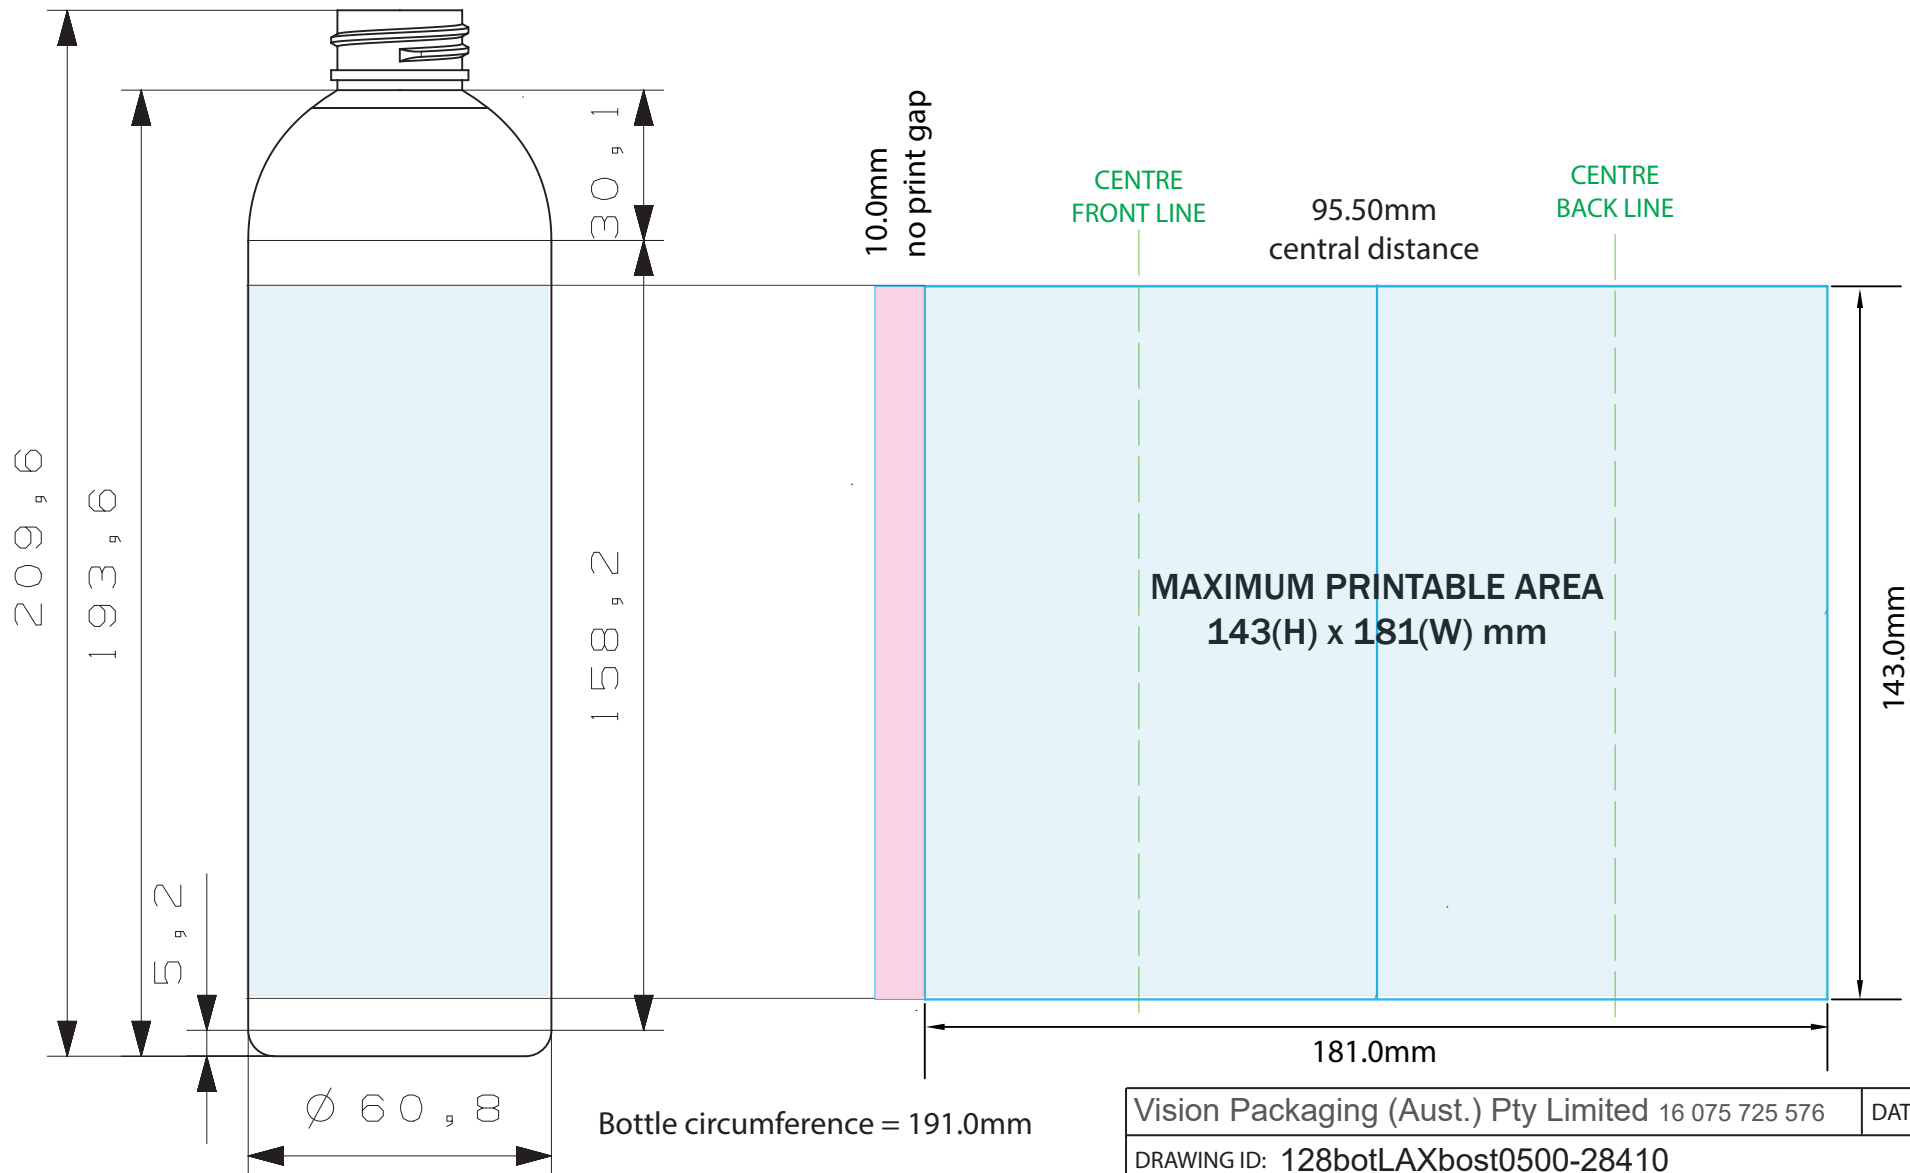

SUGGESTED - PRINT PANEL AREA

GUIDE ONLY. Prior to artwork, and other costs, it is imperative to confirm with your chosen printer that this guide & sizing is suitable for your use.

Note: All dimensions and tolerances are subject to final product specification.

NOT DRAWN TO SCALE

Please SIZE and SUPPLY Artwork to 100%

Vision Packaging (Aust.) Pty Limited 16 075 725 576		DATE: 14/01/21
DRAWING ID: 128botLAXbost0500-28410		
NAME: Bottle 500mL LAX Tall Boston		MATERIAL: PET
NOMINAL FILL: 500mL	NECK: 28/410	WEIGHT: 33.0g +/- 2.0g
BRIMFUL CAPACITY: 509.0mL +/- 10.0mL		UNIT: mm